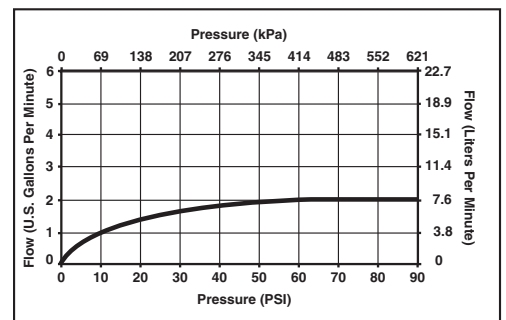

COMPLIES WITH:

- ASME A112.18.1 / CSA B125.1
- EPA WaterSense®

▲ Designate proper finish suffix

Delta reserves the right (1) to make changes in specifications and materials, and (2) to change or discontinue models, both without notice or obligation. Dimensions are for reference only. See current full-line price book or www.brizo.com for finish options and product availability.

BSP-B-87380 REV. B

Delta Faucet Company

55 E. 111th Street, Indianapolis, Indiana 46280
350 South Edgeware Road, St. Thomas, Ontario, Canada N5P 4L1
© 2013 Masco Corporation of Indiana