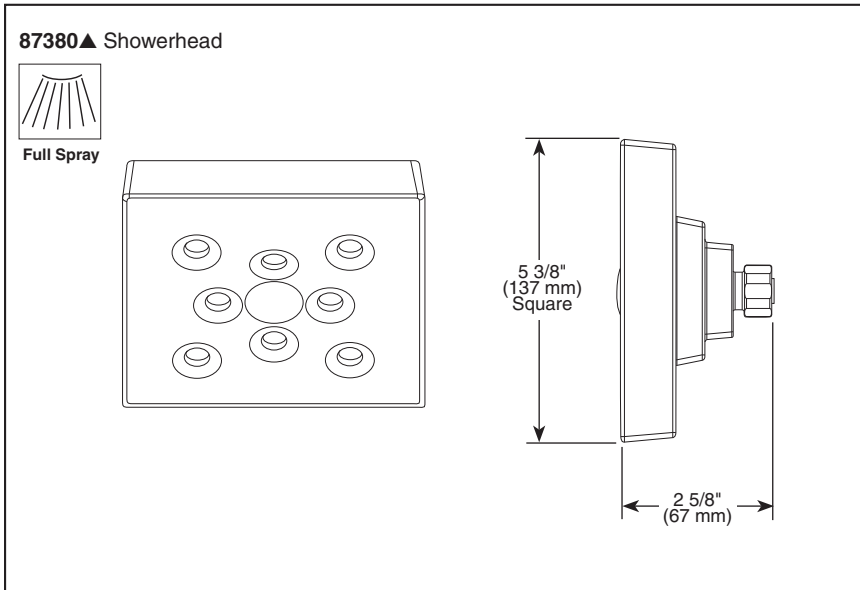

87380▲

Submitted Model No.: _____

Specific Features: _____

BRIZO®

RAINCAN SHOWERHEAD

- Siderna® Bath Collection
- Showerhead Featuring H₂Okinetic Technology®
- 2.0 GPM Max @ 80 PSI

STANDARD SPECIFICATIONS:

- H₂Okinetic Technology® single function showerhead.
- Finished sprayface matches shell finish.
- Showerhead has 1/2"-14 NPSM female connection.
- 2.0 gpm @ 80 PSI.
- Wrench flats for tightening.
- Showerhead ball nut pivots and rotates.