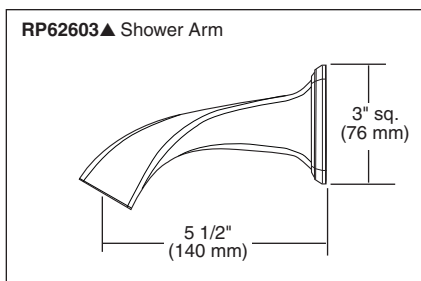

87330▲

Submitted Model No.: _____

Specific Features: _____

87330▲ Showerhead

Full Spray

RP62603▲ Shower Arm

BRIZO®

RAINCAN SHOWERHEAD

- Virage® Bath Collection
- Showerhead Featuring H₂Okinetic Technology®
- 2.0 GPM Max @ 80 PSI

STANDARD SPECIFICATIONS:

- H₂Okinetic Technology® single function showerhead.
- Finished sprayface matches shell finish.
- Showerhead has 1/2"-14 NPSM female connection.
- Optional solid brass showerarm (RP62603).
- 2.0 gpm @ 80 PSI.
- Wrench flats for tightening.
- Showerhead ball nut pivots and rotates.