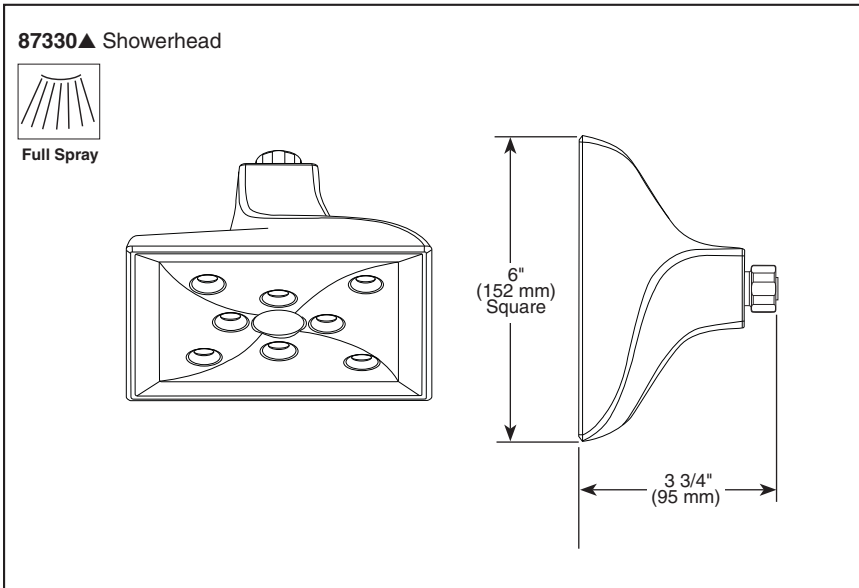

87330▲

Submitted Model No.: _____

Specific Features: _____

87330▲ Showerhead

Full Spray

RP62603▲ Shower Arm

BRIZO®

RAINCAN SHOWERHEAD

- Virage® Bath Collection
- Showerhead Featuring H₂Okinetic Technology®
- 2.0 GPM Max @ 80 PSI

STANDARD SPECIFICATIONS:

- H₂Okinetic Technology® single function showerhead.
- Finished sprayface matches shell finish.
- Showerhead has 1/2"-14 NPSM female connection.
- Optional solid brass showerarm (RP62603).
- 2.0 gpm @ 80 PSI.
- Wrench flats for tightening.
- Showerhead ball nut pivots and rotates.