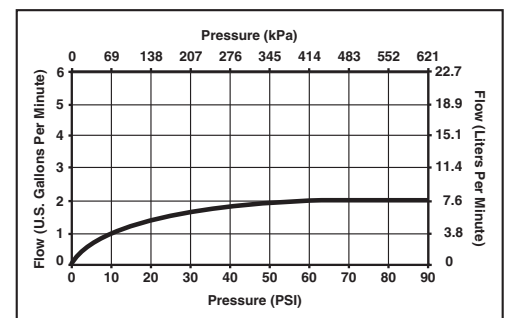

COMPLIES WITH:

- ASME A112.18.1 / CSA B125.1
- EPA WaterSense®

▲ Designate proper finish suffix

Delta reserves the right (1) to make changes in specifications and materials, and (2) to change or discontinue models, both without notice or obligation. Dimensions are for reference only. See current full-line price book or www.brizo.com for finish options and product availability.

DSP-B-87330 Rev. B

Delta Faucet Company

55 E. 11th Street, Indianapolis, Indiana 46280
350 South Edgeware Road, St. Thomas, Ontario, Canada N5P 4L1
© 2013 Masco Corporation of Indiana