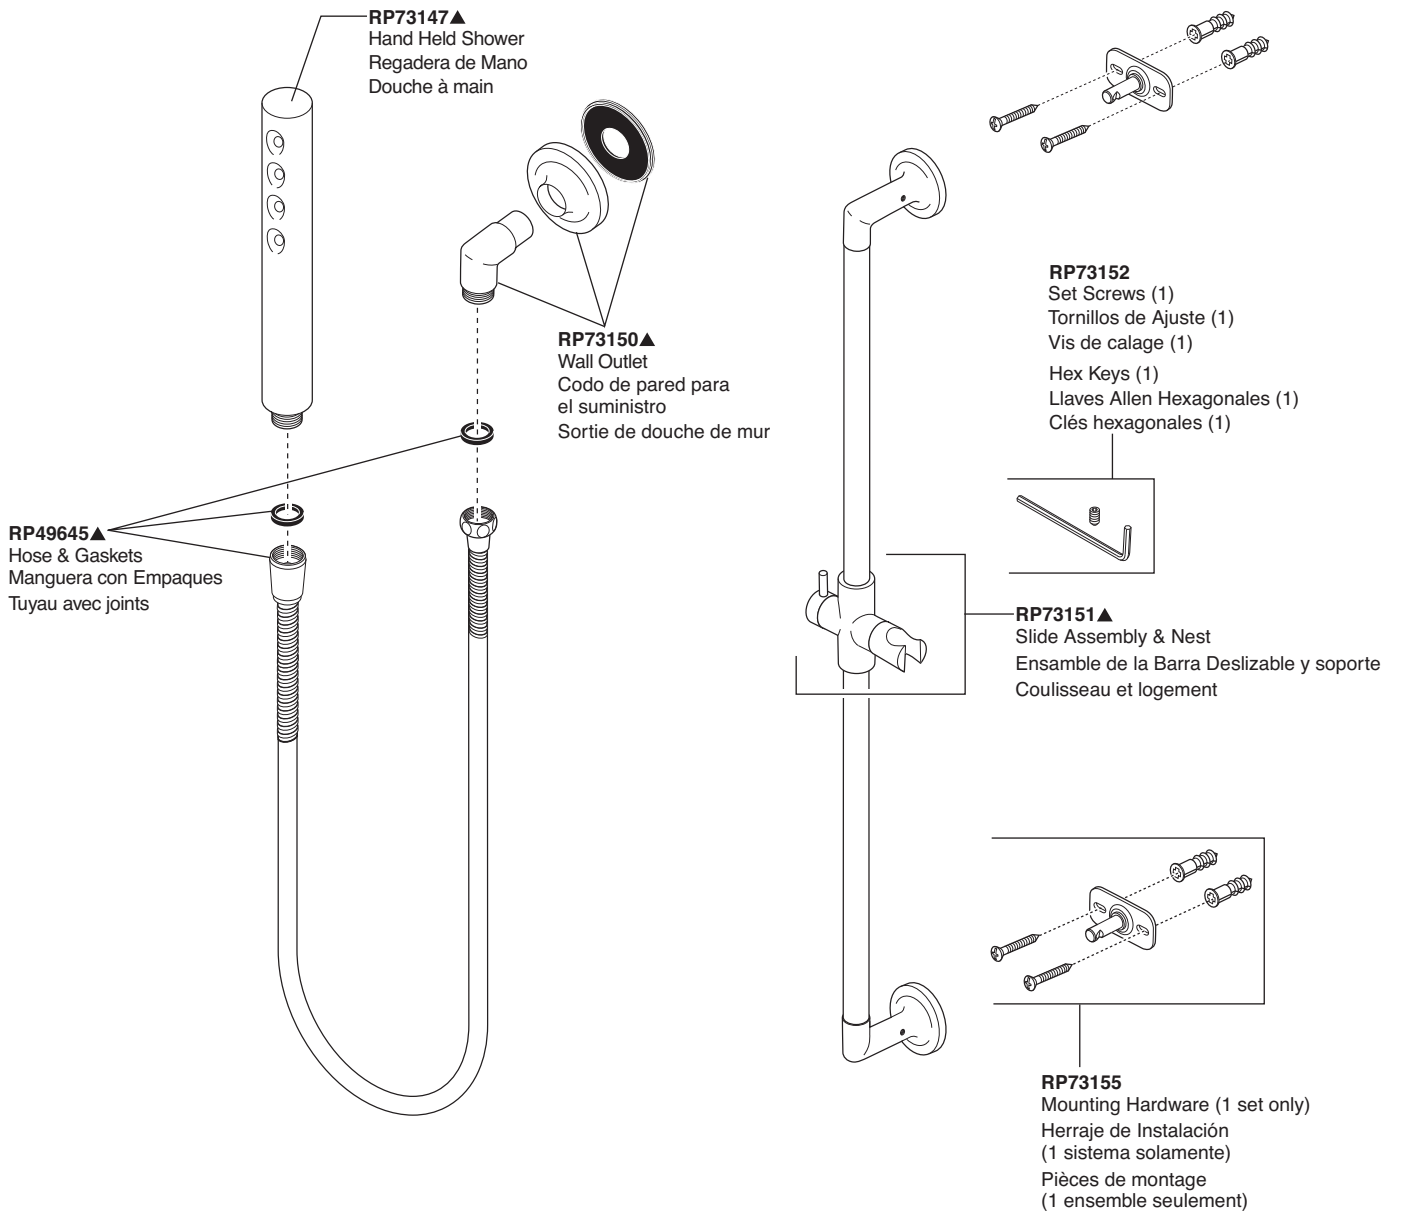

# ODIN™ SHOWER SLIDE BAR—WITH HAND HELD SHOWER

Model/Modelo — 85775

SHOWER BAR