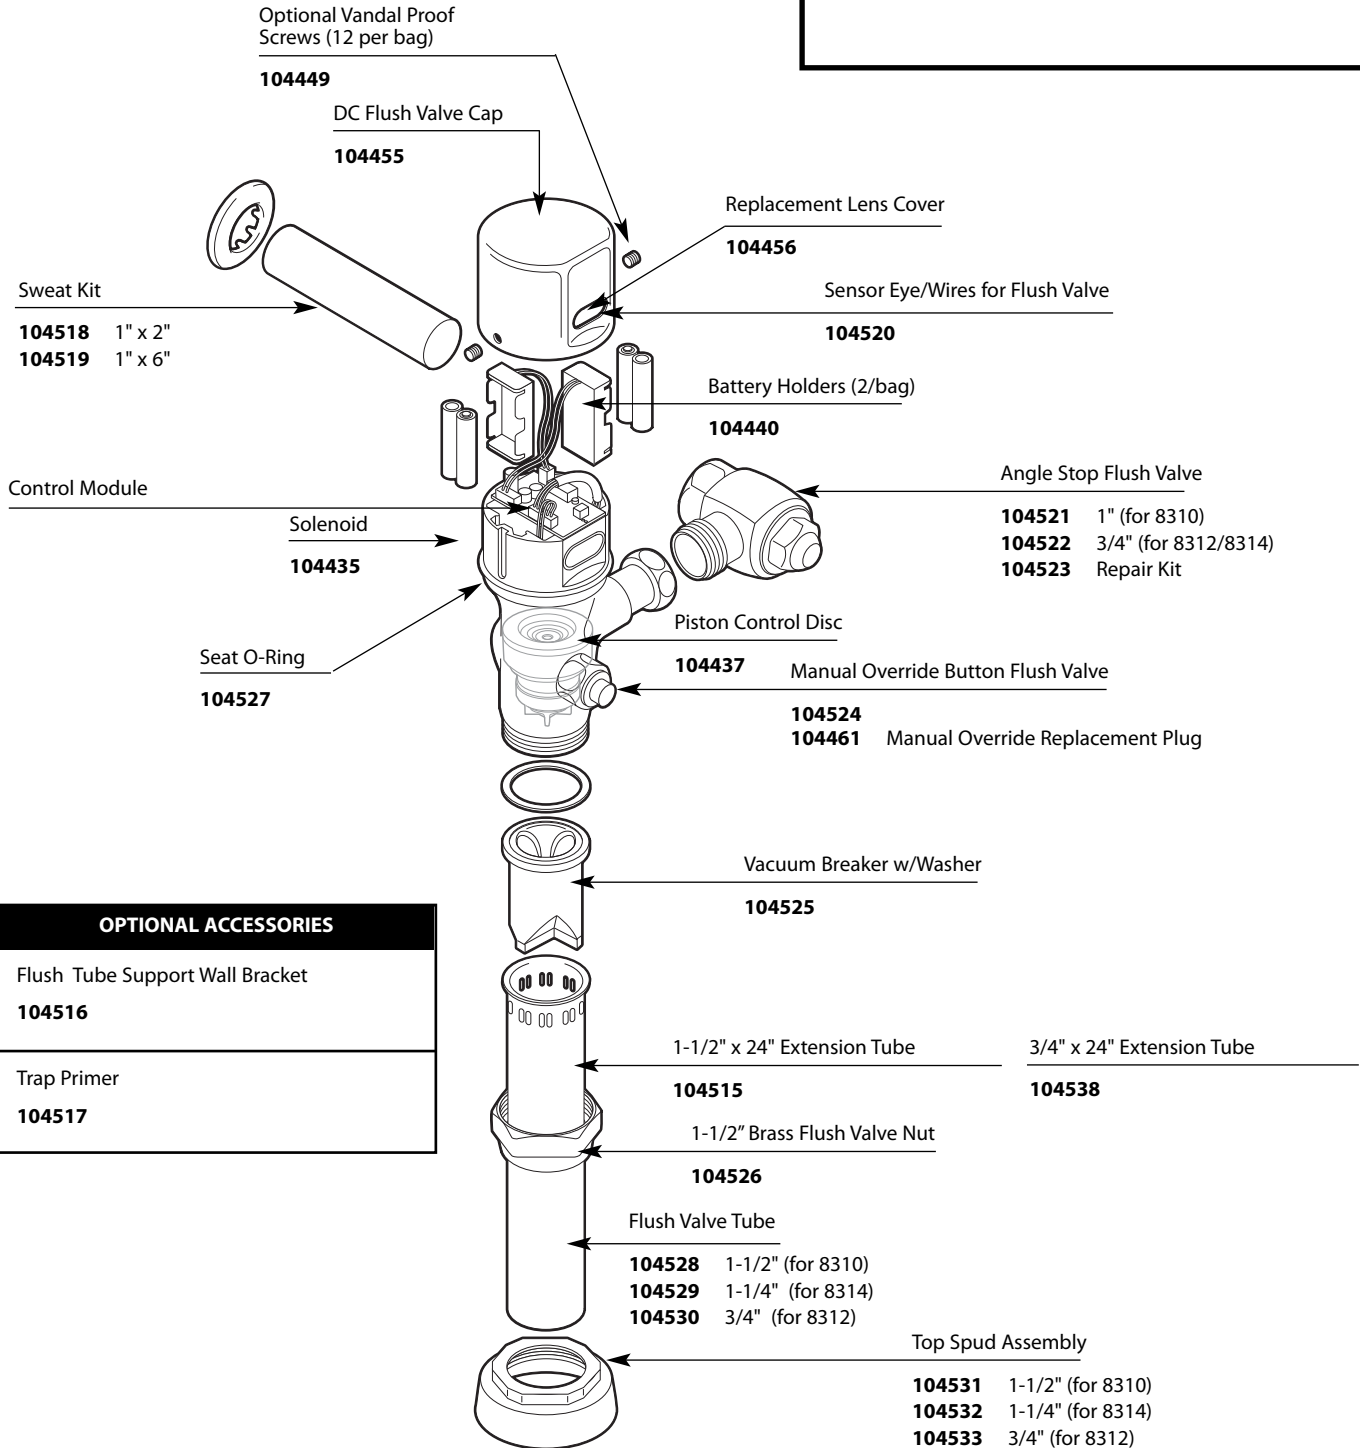

■ Order by Part Number

Battery Powered Exposed Type Flush Valve		
MODEL		FINISH
8310DF16	Closet	Chrome
8310RDF16	Closet	Chrome
8316	Urinal	Chrome

OPTIONAL ACCESSORIES
Flush Tube Support Wall Bracket 104516
Trap Primer 104517