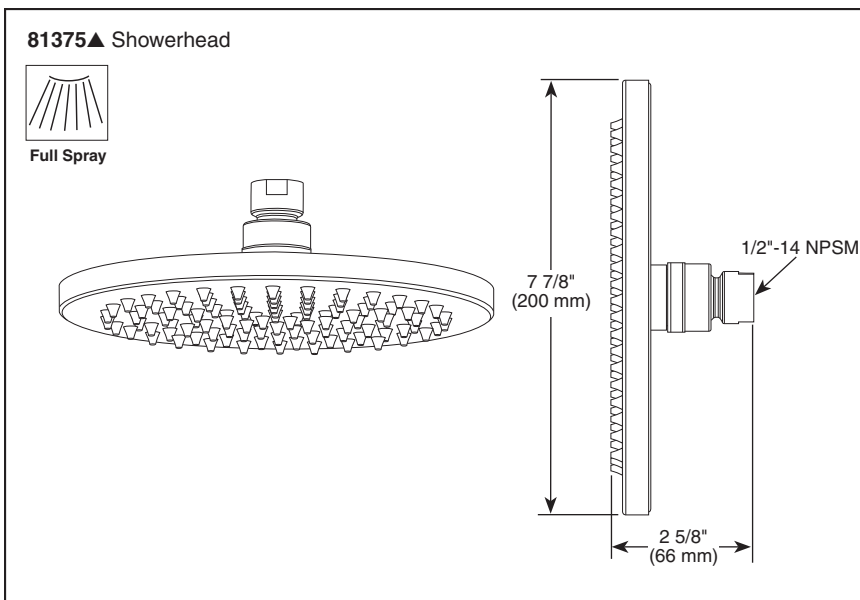

81375▲

Submitted Model No.: _____

Specific Features: _____

▲ Designate proper finish suffix

BRIZO®

SHOWERHEAD

- Round Ceiling Mount Showerhead
- 2.5 GPM Max @ 80 PSI

STANDARD SPECIFICATIONS:

- Standard 1/2" pipe fitting connection.
- 2.5 GPM Max @ 80 PSI.
- Wrench flats for tightening.
- Solid fabricated brass showerhead.
- Showerhead is intended for ceiling supply but ball connector rotates and pivots (15° in all directions) so it can be used with wall mounted showerheads.