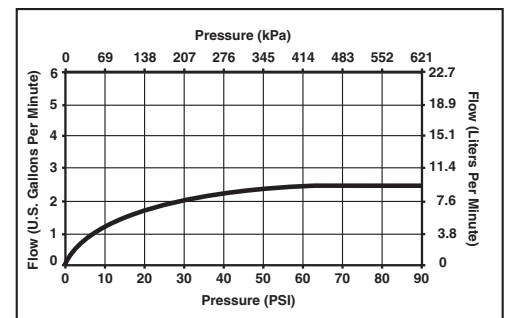

Delta reserves the right (1) to make changes in specifications and materials, and (2) to change or discontinue models, both without notice or obligation. Dimensions are for reference only.

BSP-B-81375 Rev. B

Delta Faucet Company
55 E. 111th Street, Indianapolis, Indiana 46280
350 South Edgeware Road, St. Thomas, ON N5P 4L1
© 2013 Masco Corporation of Indiana