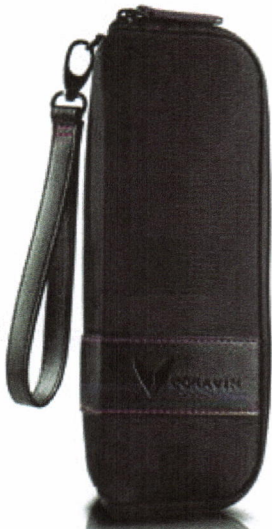

CORAVIN™

CARRY CASE

The Coravin Carry Case is a small, lightweight soft case custom designed for the Coravin System. The Carry Case can be used to bring the Coravin System to restaurants, dinner parties, and other social events. It is also a safe home for the system when not in use. The Coravin System, two additional Coravin Capsules, and a Coravin Wine Bottle Sleeve fit inside the Carry Case.

Features

- Compact and Lightweight
- Protects Coravin System in transport
- Removable wrist strap to easily carry case
- Holds 1 Coravin System, 2 Coravin Capsules, and 1 Coravin Bottle Sleeve
- Made from durable Nylon and high-quality leather-like materials
- Zipper for easy opening/closing