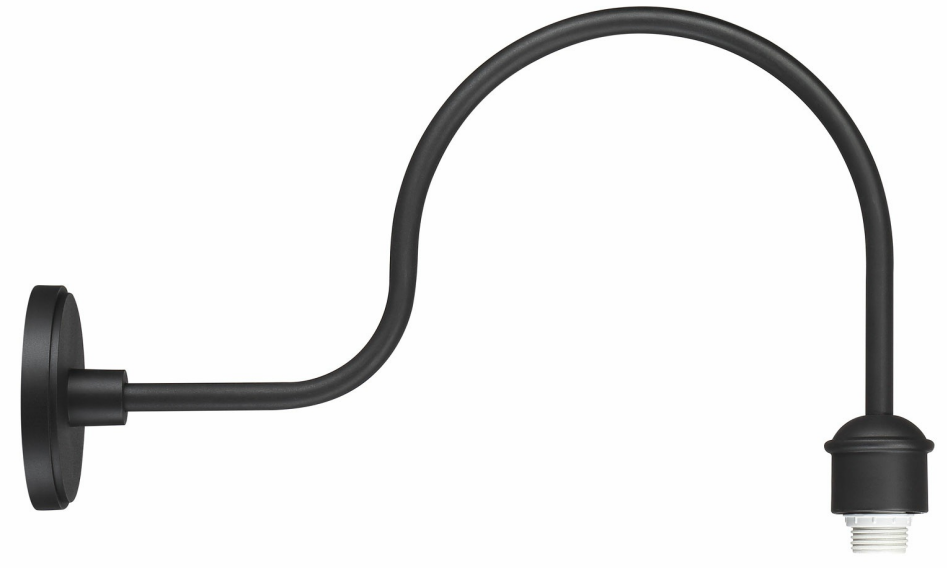

Item # 7973-24B-66	UPC Code: 747396112060
Product Family Name: RLM	Finish: Sand Black
Category:	Category Type: Accessory
Certification 3057374	
Patents:	
Notes:	

Image File Name: **7973-24B-66.jpg**

MEASUREMENTS

Width: 6	Length: 24	Height: 13.5	Extension: 24
Height Adjustable: No	Min Overall Height:	Max Overall Height:	Slope: No
Wire Length: 7 INCH	Chain Length:	Safety Cable Included: No	Net Weight: 3.28
Canopy Width:	Canopy Height:	Canopy Length:	Center to Bottom: 3.0
Backplate Width: 6.75	Backplate Height: 6.0	Center to Top: 10.5	

LAMPING

No. of Bulbs: 0	Light Type: A-19			
Max Bulb Wattage: 100	Socket: E26			
Dimmable: Yes	Ballast:	Rated Life Hours:	Photocell Included: No	Bulb/LED Included:
Bulb/LED Included:	Color Temp.:	CRI:	Initial Lumens:	Delivered Lumens: