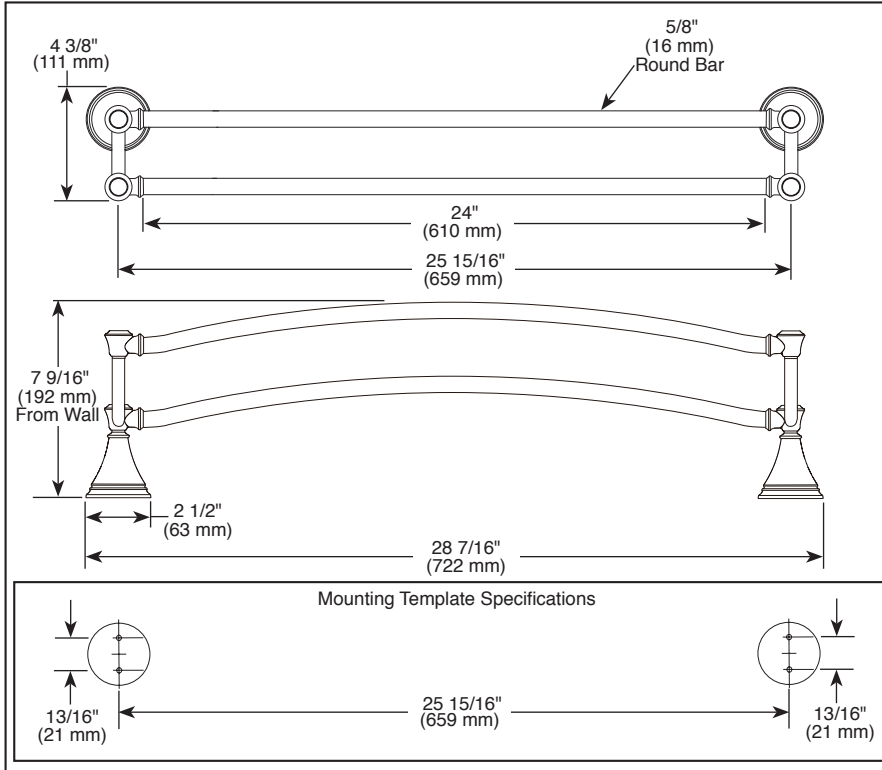

ACCESSORIES

- Cassidy™ Bath Collection
- Double Towel Bar

Submitted Model No.: _____

Specific Features: _____

▲ Designate Proper Finish Suffix

STANDARD SPECIFICATIONS:

- Wood blocking is preferable behind all wall surfaces. If wood blocking is not available, the following fasteners are suggested: Tile/Masonry-Plastic or lead Anchors Plaster/drywall-Toggle bolts.
- Mounting hardware and mounting template included with product.