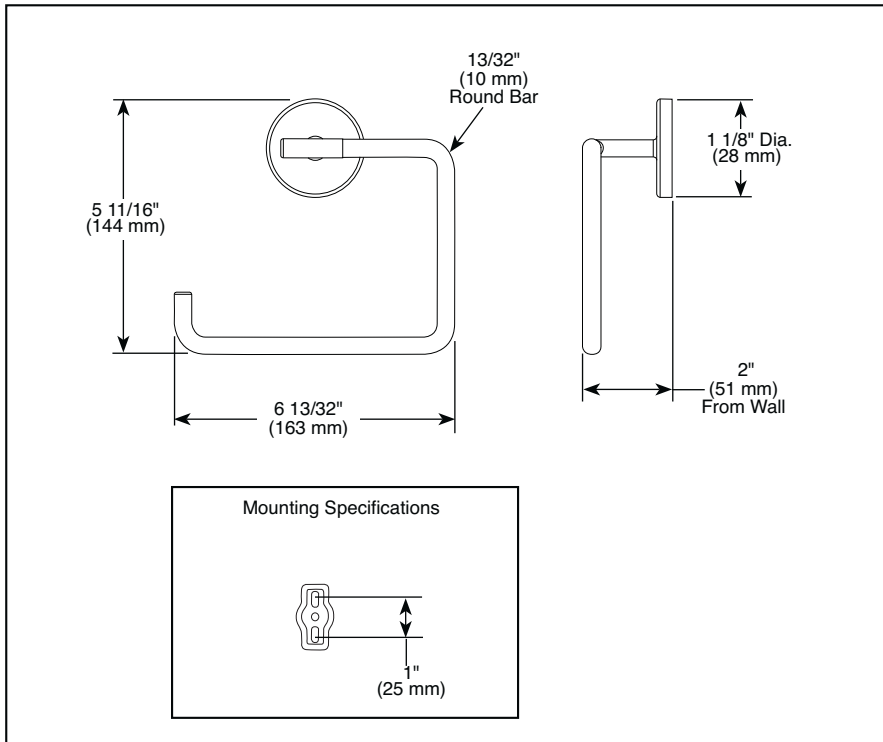

Submitted Model No.: _____

Specific Features: _____

▲ Designate Proper Finish Suffix

ACCESSORIES

- Trinsic® Bath Collection
- Towel Ring

STANDARD SPECIFICATIONS:

- Wood blocking is preferable behind all wall surfaces. If wood blocking is not available, the following fasteners are suggested: Tile/Masonry-Plastic or lead Anchors Plaster/drywall-Toggle bolts.
- Mounting hardware and mounting instructions included with product.