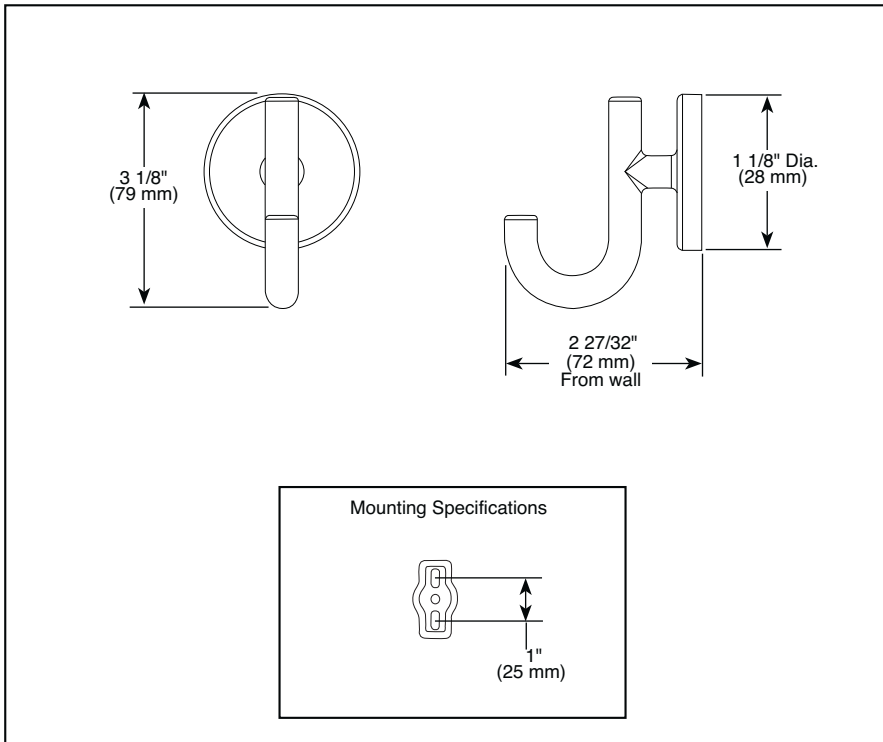

Submitted Model No.: _____
 Specific Features: _____

▲ Designate Proper Finish Suffix

ACCESSORIES

- Trinsic® Bath Collection
- Robe Hook

STANDARD SPECIFICATIONS:

- Wood blocking is preferable behind all wall surfaces. If wood blocking is not available, the following fasteners are suggested: Tile/Masonry-Plastic or lead Anchors Plaster/drywall-Toggle bolts.
- Mounting hardware and mounting instructions included with product.