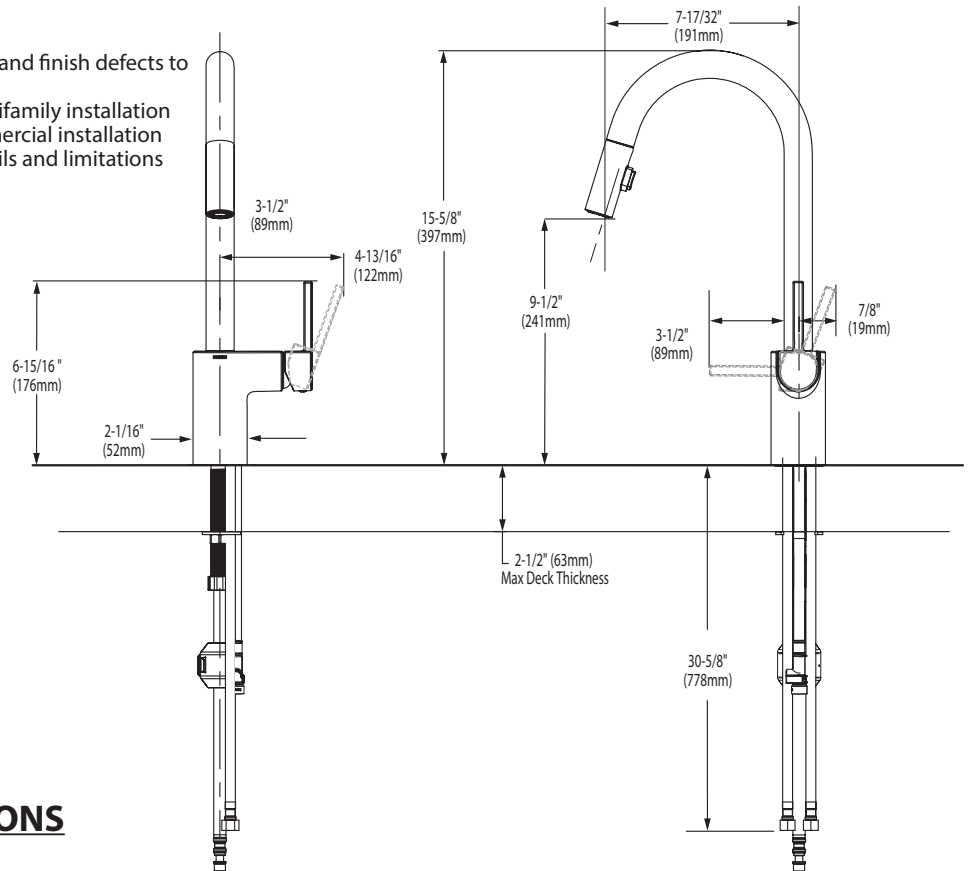

## FAUCET DESCRIPTION

- Reflex™ pulldown system offers smooth operation, easy movement and secure docking
- Power Clean™ spray technology
- Metal construction with various finishes identified by suffix
- Duralock™ connect installation
- Pulldown spray with 68" braided hose
- Flexible supply lines with 3/8" compression fittings
- High arc spout provides height and reach to fill or clean large pots while pulldown wand provides the maneuverability for cleaning or rinsing
- 360° rotating spout provides ability to install handle on either side
- Faucet designed for handle to be mounted on right side

## ALIGN™ Single Handle High Arc Pulldown Kitchen Faucet

**Models:** 7565 series

**NOTE:** THIS FAUCET IS DESIGNED TO BE INSTALLED THROUGH 1 HOLE, 1-1/2" (38mm) MIN. DIA. (OPTIONAL 3-HOLE ESCUTCHEON 141002 AVAILABLE)

## FAUCET DESCRIPTION

- Reflex™ pulldown system offers smooth operation, easy movement and secure docking
- Power Clean™ spray technology
- Metal construction with various finishes identified by suffix
- Quick connect installation
- Pulldown spray with 68" braided hose
- Flexible supply lines with 3/8" compression fittings
- High arc spout provides height and reach to fill or clean large pots while pulldown wand provides the maneuverability for cleaning or rinsing
- 360° rotating spout provides ability to install handle on either side
- Faucet designed for handle to be mounted on right side