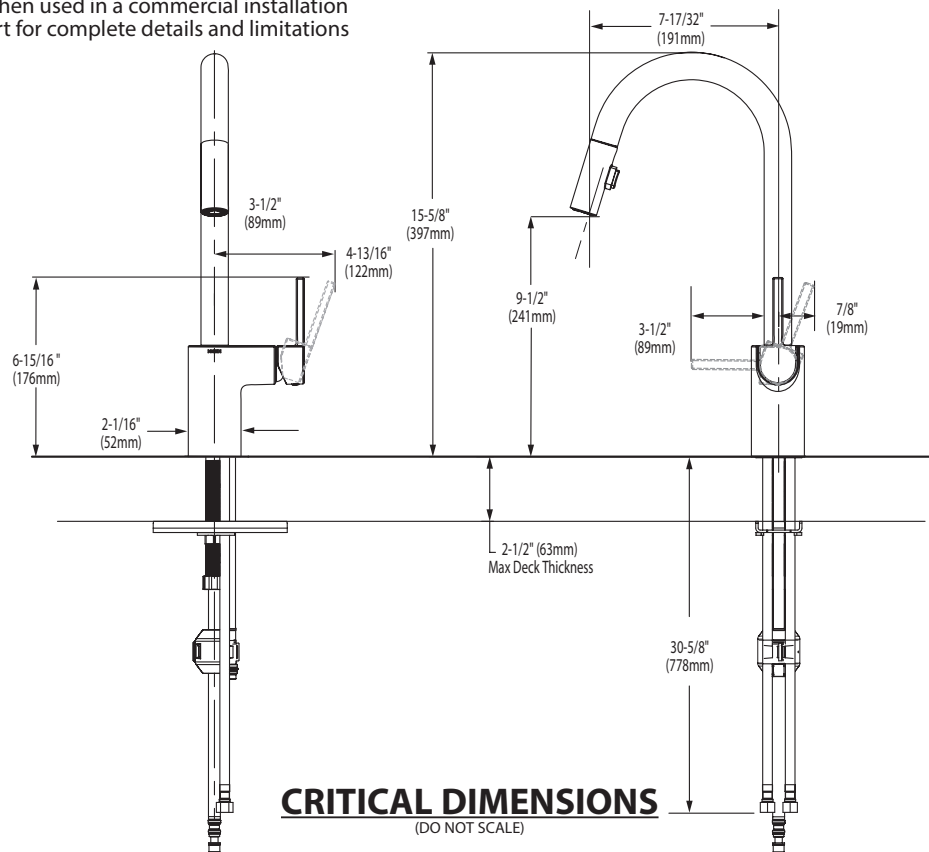

## FAUCET DESCRIPTION

- Reflex™ pulldown system offers smooth operation, easy movement and secure docking
- Power Clean™ spray technology
- Metal construction with various finishes identified by suffix
- Quick connect installation
- Pulldown spray with 68" braided hose
- Flexible supply lines with 3/8" compression fittings
- High arc spout provides height and reach to fill or clean large pots while pulldown wand provides the maneuverability for cleaning or rinsing
- 360° rotating spout provides ability to install handle on either side
- Faucet designed for handle to be mounted on right side

## ALIGN™ Single Handle High Arc Pulldown Kitchen Faucet

Models: 7565 series

**NOTE:** THIS FAUCET IS DESIGNED TO BE INSTALLED THROUGH 1 HOLE, 1-1/2" (38mm) MIN. DIA. (OPTIONAL 3-HOLE ESCUTCHEON 141002 AVAILABLE)