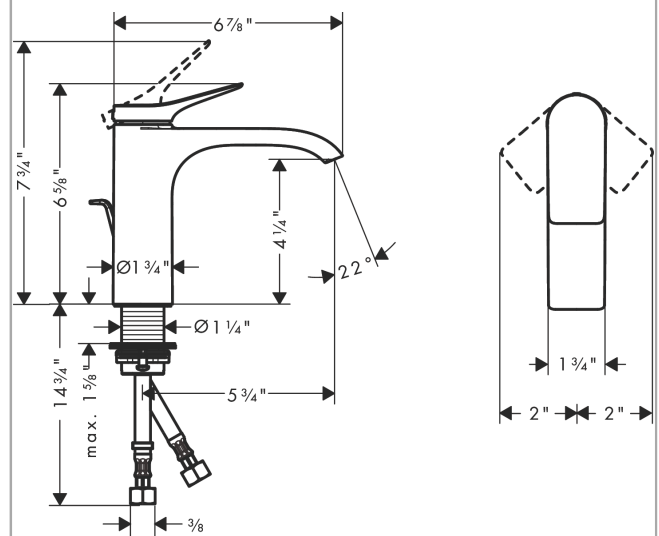

Vivenis
Single-Hole Faucet 110 with Pop-Up Drain, 1.2 GPM
 Finishes : **chrome** Part no. : **75020001**

Description

Features

- Consists of: Single-handle faucet, Pop-up assembly
- Spray modes: WaterfallStream
- Flow: 1.2 GPM (4.5 L/Min)
- Ceramic cartridge
- Includes pop-up drain
- Material waste set: Metal

Item details

Technology

Design awards

Compliance

Product image

Scale drawing

Vivenis
Single-Hole Faucet 110 with Pop-Up Drain, 1.2 GPM
 Finishes : **chrome** Part no. : **75020001**

Exploded drawing

Year of production: >11/21

Vivenis

Single-Hole Faucet 110 with Pop-Up Drain, 1.2 GPM

Finishes : **chrome** Part no. : **75020001**

Spare parts list

Year of production: >11/21

Pos.	Description	Part no.	Price	PU
1	handle	94277000	-	1
2	screw cover	93735460	-	1
3	escutcheon	94027000	-	1
4	nut	93995000	-	1
5	O-ring 35x1,5	92114000	-	1
6	cartridge, assy	93897000	-	1
7	seal	95008000	-	1
8	O-ring 35x2	92604000	-	1
9	adapter for cartridge	98750000	-	1
10	O-Ring 30x2	98186000	-	1
11	spray former	94275001	-	1
12	connection hose 23½" M8x0,75 3/8"	96556001	-	1
13	flat seal	98749000	-	1
14	fixing set (Ø 32)	13961000	-	1
15	lever collar	97548000	-	1
16	pull rod	96657000	-	1
a	lever arm 340mm (ball-Ø12mm)	96324000	-	1
b	pop up waste	88509000	-	1