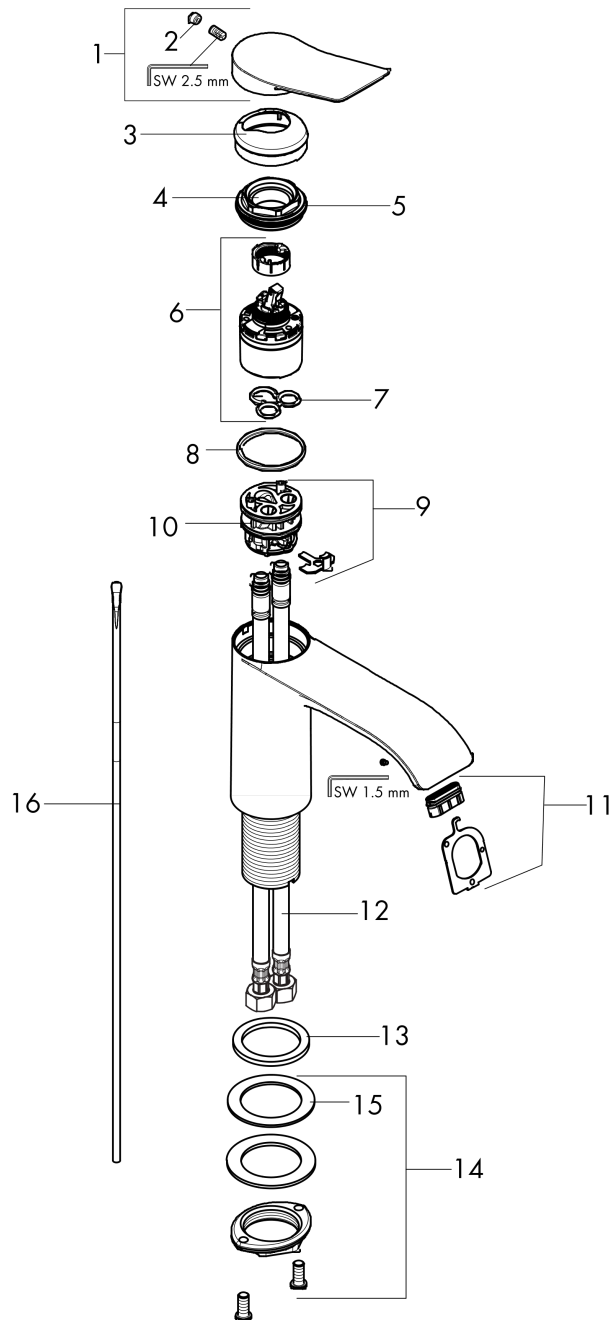

Vivenis
Single-Hole Faucet 110 with Pop-Up Drain, 1.2 GPM
 Finishes : **chrome** Part no. : **75020001**

Description

Features

- Consists of: Single-handle faucet, Pop-up assembly
- Spray modes: WaterfallStream
- Flow: 1.2 GPM (4.5 L/Min)
- Ceramic cartridge
- Includes pop-up drain
- Material waste set: Metal

Item details

Technology

Design awards

Compliance

Product image

Scale drawing

Vivenis
Single-Hole Faucet 110 with Pop-Up Drain, 1.2 GPM
 Finishes : **chrome** Part no. : **75020001**

Exploded drawing

Year of production: >11/21

Vivenis

Single-Hole Faucet 110 with Pop-Up Drain, 1.2 GPM

Finishes : **chrome** Part no. : **75020001**

Spare parts list

Year of production: >11/21

Pos.	Description	Part no.	Price	PU
1	handle	94277000	-	1
2	screw cover	93735460	-	1
3	escutcheon	94027000	-	1
4	nut	93995000	-	1
5	O-ring 35x1,5	92114000	-	1
6	cartridge, assy	93897000	-	1
7	seal	95008000	-	1
8	O-ring 35x2	92604000	-	1
9	adapter for cartridge	98750000	-	1
10	O-Ring 30x2	98186000	-	1
11	spray former	94275001	-	1
12	connection hose 23½" M8x0,75 3/8"	96556001	-	1
13	flat seal	98749000	-	1
14	fixing set (Ø 32)	13961000	-	1
15	lever collar	97548000	-	1
16	pull rod	96657000	-	1
a	lever arm 340mm (ball-Ø12mm)	96324000	-	1
b	pop up waste	88509000	-	1