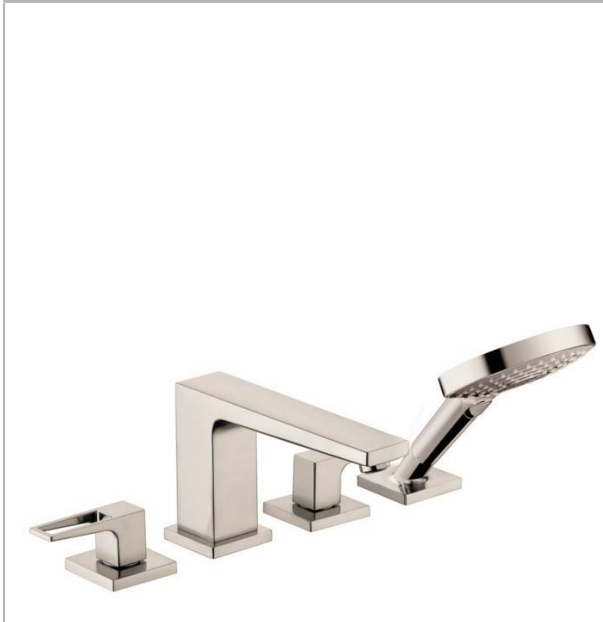

Metropol
4-Hole Roman Tub Set Trim with Loop Handles and 1.75 GPM Handshower
 Finishes : brushed nickel Part no. : 74555821

Description

Features

- consists of: 4-Hole rim mounted bath mixer, Handshower, Shower hose, Handshower holder
- 90° ceramic valves
- Integrated double backflow prevention

Item details

Technology

Compliance

Product image

Scale drawing