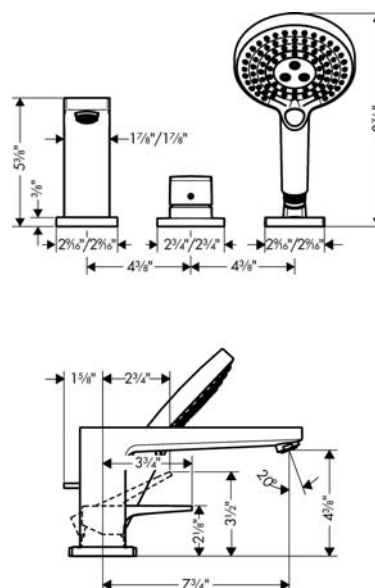

Metropol
3-Hole Roman Tub Set Trim with Loop Handle and 1.75 GPM Handshower
 Finishes : brushed nickel Part no. : 74554821

Description

Features

- consists of: Handshower
- Ceramic cartridge
- Integrated double backflow prevention

Item details

Technology

Compliance

Product image

Scale drawing

Metropol
3-Hole Roman Tub Set Trim with Loop Handle and 1.75 GPM Handshower
Finishes : brushed nickel Part no. : 74554821

Exploded drawing

Year of production: >07/18

Metropol

3-Hole Roman Tub Set Trim with Loop Handle and 1.75 GPM Handshower

Finishes : brushed nickel Part no. : 74554821

Spare parts list

Year of production: >07/18

Pos.	Description	Part no.	Price	PU
1	spout cpl.	93151820	-	1
2	aerator M24x1 (30 l/min)	96512820	-	1
3	handle	93076820	-	1
4	diverter knob	98707820	-	1
5	O-ring 41x1,5	98168000	-	1
6	escutcheon for spout	93152820	-	1
7	selector assy	96775000	-	1
8	O-Ring 14x2,5	98189000	-	1
9	O-Ring 23x2,5	98183000	-	1
10	O-Ring 22x2	98185000	-	1
11	O-ring 9x2,5	98217000	-	1
12	screw cover	96338000	-	1
13	escutcheon	93138820	-	1
14	cartridge, assy	92730000	-	1
15	locking screw for handle	95140000	-	1
16	seal	95008000	-	1
17	handshower	26036821	-	1
18	shower holder	28071820	-	1
19	set of non return valves DW 15	94074000	-	1
20	escutcheon for shower holder	93153820	-	1
21	O-ring 56x2	98468000	-	1