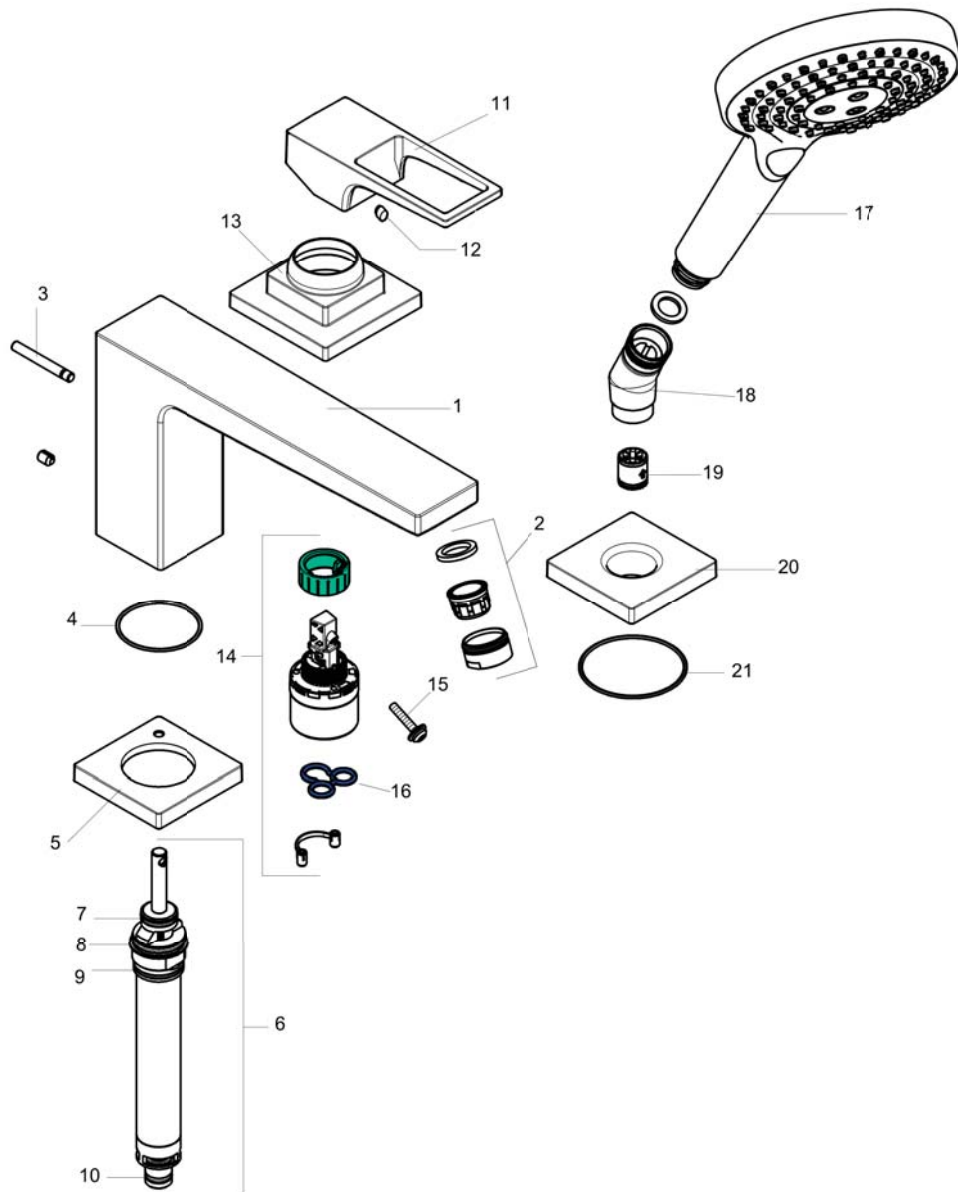

Metropol
3-Hole Roman Tub Set Trim with Loop Handle and 1.75 GPM Handshower
 Finishes : brushed nickel Part no. : 74554821

Description

Features

- consists of: Handshower
- Ceramic cartridge
- Integrated double backflow prevention

Item details

Technology

Compliance

Product image

Scale drawing

Metropol
3-Hole Roman Tub Set Trim with Loop Handle and 1.75 GPM Handshower
Finishes : brushed nickel Part no. : 74554821

Exploded drawing

Year of production: >07/18

Metropol

3-Hole Roman Tub Set Trim with Loop Handle and 1.75 GPM Handshower

Finishes : brushed nickel Part no. : 74554821

Spare parts list

Year of production: >07/18

Pos.	Description	Part no.	Price	PU
1	spout cpl.	93151820	-	1
2	aerator M24x1 (30 l/min)	96512820	-	1
3	handle	93076820	-	1
4	diverter knob	98707820	-	1
5	O-ring 41x1,5	98168000	-	1
6	escutcheon for spout	93152820	-	1
7	selector assy	96775000	-	1
8	O-Ring 14x2,5	98189000	-	1
9	O-Ring 23x2,5	98183000	-	1
10	O-Ring 22x2	98185000	-	1
11	O-ring 9x2,5	98217000	-	1
12	screw cover	96338000	-	1
13	escutcheon	93138820	-	1
14	cartridge, assy	92730000	-	1
15	locking screw for handle	95140000	-	1
16	seal	95008000	-	1
17	handshower	26036821	-	1
18	shower holder	28071820	-	1
19	set of non return valves DW 15	94074000	-	1
20	escutcheon for shower holder	93153820	-	1
21	O-ring 56x2	98468000	-	1