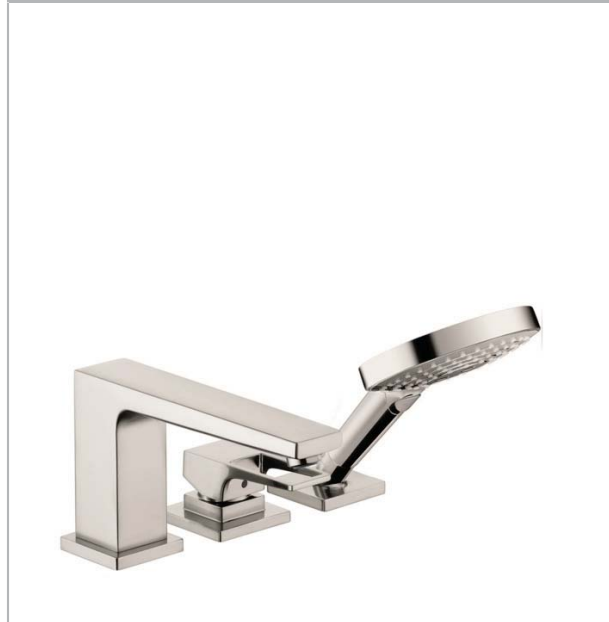

Metropol
3-Hole Roman Tub Set Trim with Loop Handle and 1.75 GPM Handshower
 Finishes : brushed nickel Part no. : 74554821

Description

Features

- consists of: Handshower
- Ceramic cartridge
- Integrated double backflow prevention

Item details

Technology

Compliance

Product image

Scale drawing

Metropol
3-Hole Roman Tub Set Trim with Loop Handle and 1.75 GPM Handshower
Finishes : brushed nickel Part no. : 74554821

Exploded drawing

Year of production: >07/18

Metropol

3-Hole Roman Tub Set Trim with Loop Handle and 1.75 GPM Handshower

Finishes : brushed nickel Part no. : 74554821

Spare parts list

Year of production: >07/18

Pos.	Description	Part no.	Price	PU
1	spout cpl.	93151820	-	1
2	aerator M24x1 (30 l/min)	96512820	-	1
3	handle	93076820	-	1
4	diverter knob	98707820	-	1
5	O-ring 41x1,5	98168000	-	1
6	escutcheon for spout	93152820	-	1
7	selector assy	96775000	-	1
8	O-Ring 14x2,5	98189000	-	1
9	O-Ring 23x2,5	98183000	-	1
10	O-Ring 22x2	98185000	-	1
11	O-ring 9x2,5	98217000	-	1
12	screw cover	96338000	-	1
13	escutcheon	93138820	-	1
14	cartridge, assy	92730000	-	1
15	locking screw for handle	95140000	-	1
16	seal	95008000	-	1
17	handshower	26036821	-	1
18	shower holder	28071820	-	1
19	set of non return valves DW 15	94074000	-	1
20	escutcheon for shower holder	93153820	-	1
21	O-ring 56x2	98468000	-	1