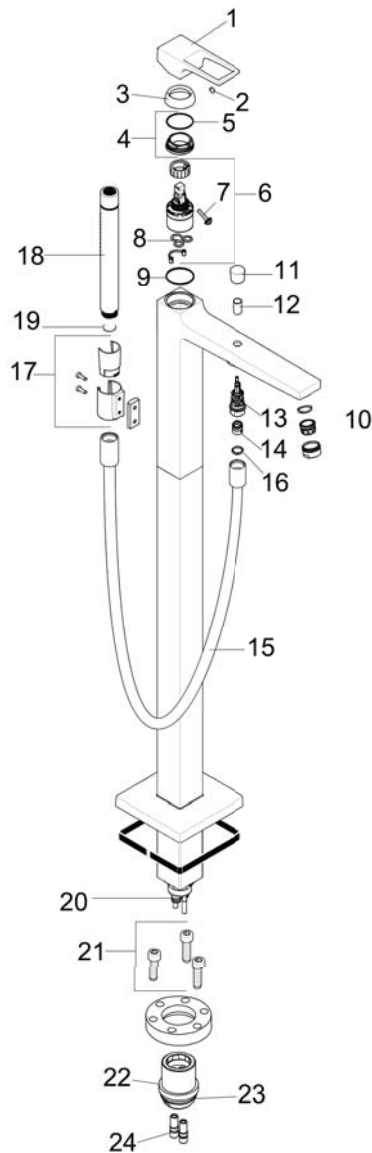

## Scale drawing

**Metropol**  
**Freestanding Tub Filler Trim with Loop Handle and 1.75 GPM Handshower**  
Finishes : **chrome**    Part no. : **74532001**

## Exploded drawing

Year of production: >01/18

### Freestanding Tub Filler Trim with Loop Handle and 1.75 GPM Handshower

Finishes : **chrome** Part no. : **74532001**

#### Spare parts list

Year of production: >01/18

Pos.	Description	Part no.	Price	PU
1	handle	93076000	-	1
2	screw cover	96338000	-	1
3	flange	97406000	-	1
4	nut	97209000	-	1
5	O-Ring 32x2	98193000	-	1
6	cartridge, assy	92730000	-	1
7	locking screw for handle	95140000	-	1
8	seal	95008000	-	1
9	O-ring 35x2	92604000	-	1
10	aerator M24x1 (30 l/min)	96512000	-	1
11	diverter knob	95284000	-	1
12	sleeve	97979000	-	1
13	selector	97978000	-	1
14	non return valve	97980000	-	1
15	shower hose 1,25 m	28282000	-	1
16	seal	98058000	-	1
17	shower holder, assy	96295000	-	1
18	handshower	04486000	-	1
19	filter packing	94246000	-	1
20	O-ring 9x1,5	98117000	-	1
21	hexagon socket screw M10x35	97670000	-	1
22	O-ring 44x2,5	98162000	-	1
23	O-ring 29x3	98371000	-	1
24	O-ring 7x2	98419000	-	1
25	escutcheon	93245000	-	1
a	extension set 60 mm	97686000	-	1