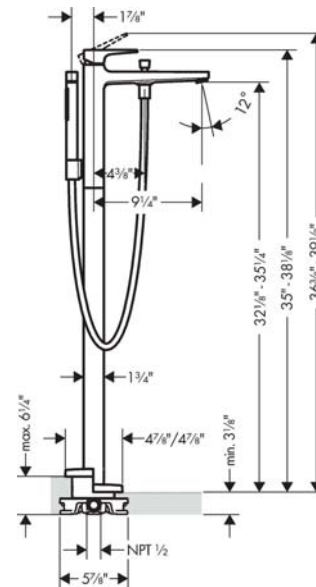

### Features

- consists of: Freestanding tub filler trim, Baton handshower, Handshower hose
- Ceramic cartridge
- Integrated double backflow prevention

### Technology

## Scale drawing

**Metropol**  
**Freestanding Tub Filler Trim with Loop Handle and 1.75 GPM Handshower**  
Finishes : **chrome**    Part no. : **74532001**

#### Spare parts list

Year of production: >01/18

Pos.	Description	Part no.	Price	PU
1	handle	93076000	-	1
2	screw cover	96338000	-	1
3	flange	97406000	-	1
4	nut	97209000	-	1
5	O-Ring 32x2	98193000	-	1
6	cartridge, assy	92730000	-	1
7	locking screw for handle	95140000	-	1
8	seal	95008000	-	1
9	O-ring 35x2	92604000	-	1
10	aerator M24x1 (30 l/min)	96512000	-	1
11	diverter knob	95284000	-	1
12	sleeve	97979000	-	1
13	selector	97978000	-	1
14	non return valve	97980000	-	1
15	shower hose 1,25 m	28282000	-	1
16	seal	98058000	-	1
17	shower holder, assy	96295000	-	1
18	handshower	04486000	-	1
19	filter packing	94246000	-	1
20	O-ring 9x1,5	98117000	-	1
21	hexagon socket screw M10x35	97670000	-	1
22	O-ring 44x2,5	98162000	-	1
23	O-ring 29x3	98371000	-	1
24	O-ring 7x2	98419000	-	1
25	escutcheon	93245000	-	1
a	extension set 60 mm	97686000	-	1