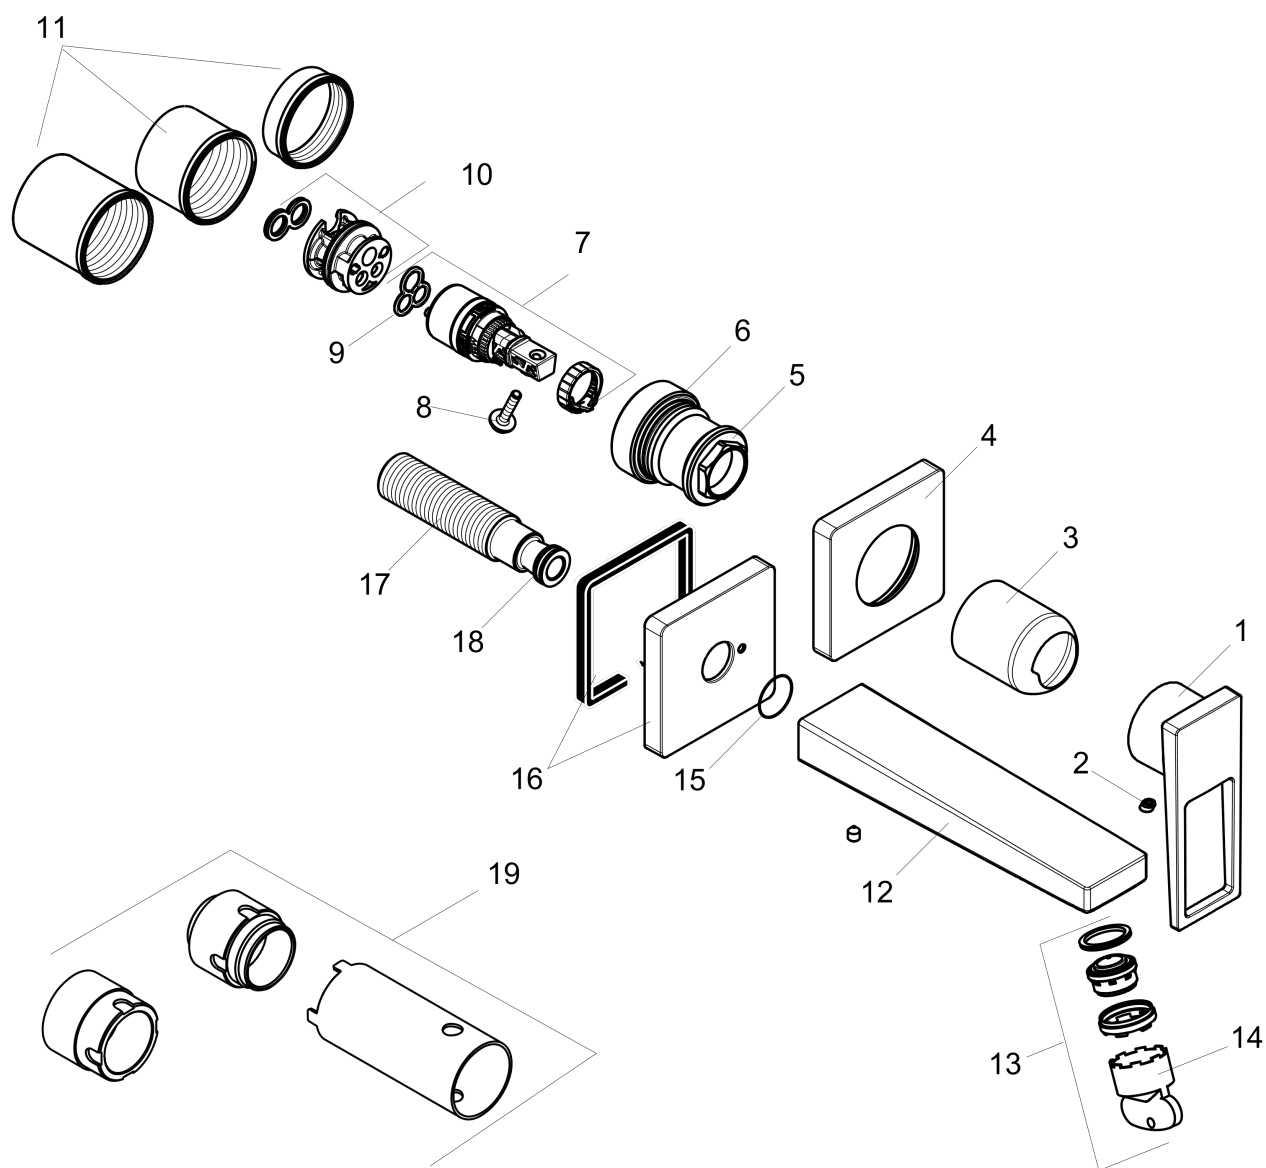

#### Scale drawing

## Metropol

Wall-Mounted Single-Handle Faucet Trim with Loop Handle, 1.2 GPM

Finishes : brushed nickel Part no. : 74526821

### Exploded drawing

Year of production: >01/18

### Spare parts list

Year of production: >01/18

Pos.	Description	Part no.	Price	PU
1	handle	93164820	-	1
2	screw cover	96338000	-	1
3	sleeve	93053820	-	1
4	escutcheon for handle	93161820	-	1
5	nut	93141000	-	1
6	O-ring 26x2	98147000	-	1
7	cartridge, assy	95973001	-	1
8	locking screw for handle	95140000	-	1
9	seal	98865000	-	1
10	adapter for cartridge	95634000	-	1
11	fixing set	97971000	-	1
12	spout 225 mm	93166820	-	1
13	aerator M24x1 (4,5 l/min)	93202000	-	1
14	service tool	95661000	-	1
15	O-ring 18x1,5	98231000	-	1
16	escutcheon for spout	93162820	-	1
17	connecting thread G½	95626000	-	1
18	O-ring 13x2	98128000	-	1
19	extension set 25 mm for 13622180	31971000	-	1