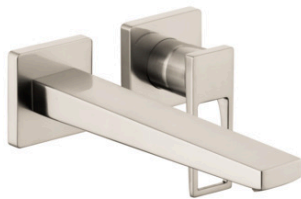

Metropol

Wall-Mounted Single-Handle Faucet Trim with Loop Handle, 1.2 GPM

Finishes : **brushed nickel** Part no. : **74526821**

Description

Features

- Aerated spray
- Flow: 1.2 GPM (4.5 L/Min)
- Ceramic cartridge

Item details

List Price

Technology

Compliance

Product image