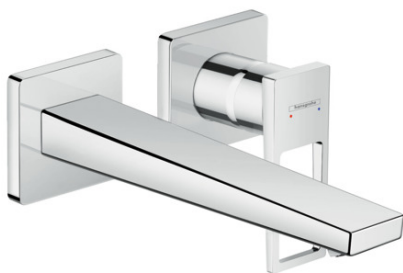

Metropol
Wall-Mounted Single-Handle Faucet Trim with Loop Handle, 1.2 GPM
 Finishes : **chrome** Part no. : **74526001**

Description

Features

- Aerated spray
- Flow: 1.2 GPM (4.5 L/Min)
- Ceramic cartridge

Item details

List Price

Technology

Compliance

Product image

Scale drawing

Metropol

Wall-Mounted Single-Handle Faucet Trim with Loop Handle, 1.2 GPM

Finishes : **chrome** Part no. : **74526001**

Exploded drawing

Year of production: >01/18

Metropol

Wall-Mounted Single-Handle Faucet Trim with Loop Handle, 1.2 GPM

Finishes : **chrome** Part no. : **74526001**