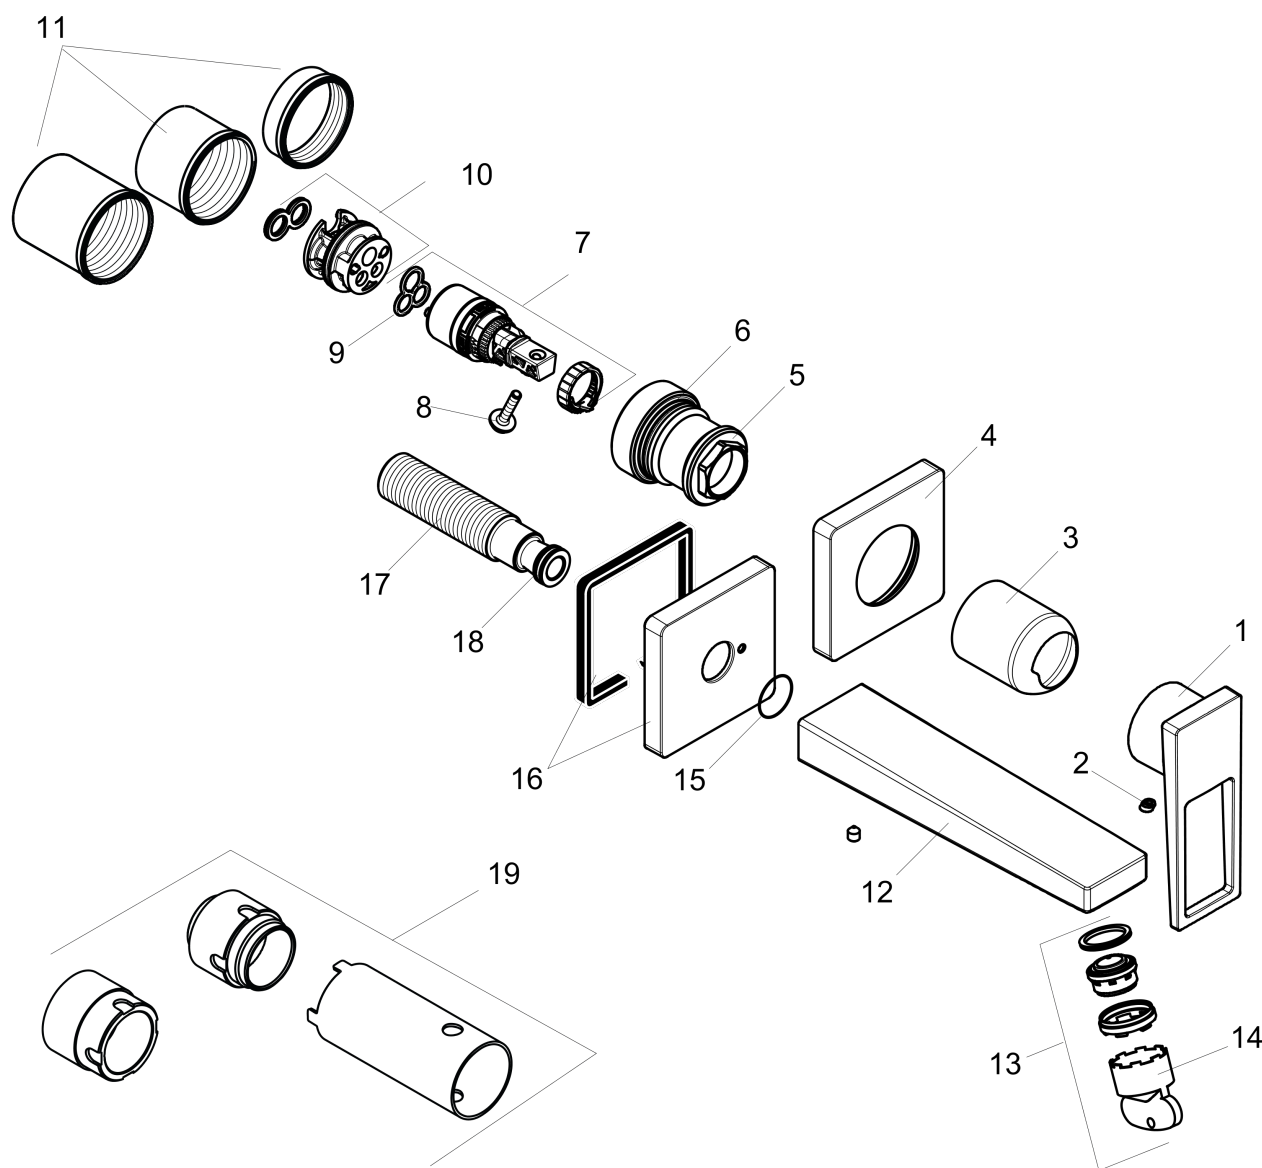

Metropol
Wall-Mounted Single-Handle Faucet Trim with Loop Handle, 1.2 GPM
 Finishes : **chrome** Part no. : **74526001**

Description

Features

- Aerated spray
- Flow: 1.2 GPM (4.5 L/Min)
- Ceramic cartridge

Item details

List Price

Technology

Compliance

Product image

Scale drawing

Metropol

Wall-Mounted Single-Handle Faucet Trim with Loop Handle, 1.2 GPM

Finishes : **chrome** Part no. : **74526001**

Exploded drawing

Year of production: >01/18

Metropol

Wall-Mounted Single-Handle Faucet Trim with Loop Handle, 1.2 GPM

Finishes : **chrome** Part no. : **74526001**

Spare parts list

Year of production: >01/18

Pos.	Description	Part no.	Price	PU
1	handle	93164000	-	1
2	screw cover	96338000	-	1
3	sleeve	93053000	-	1
4	escutcheon for handle	93161000	-	1
5	nut	93141000	-	1
6	O-ring 26x2	98147000	-	1
7	cartridge, assy	95973001	-	1
8	locking screw for handle	95140000	-	1
9	seal	98865000	-	1
10	adapter for cartridge	95634000	-	1
11	fixing set	97971000	-	1
12	spout 225 mm	93166000	-	1
13	aerator M24x1 (4,5 l/min)	93202000	-	1
14	service tool	95661000	-	1
15	O-ring 18x1,5	98231000	-	1
16	escutcheon for spout	93162000	-	1
17	connecting thread G½	95626000	-	1
18	O-ring 13x2	98128000	-	1
19	extension set 25 mm for 13622180	31971000	-	1