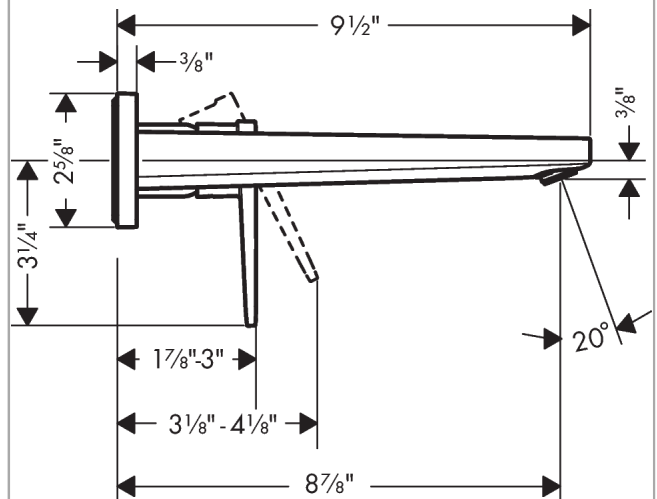

Metropol
Wall-Mounted Single-Handle Faucet Trim with Loop Handle, 1.2 GPM
 Finishes : **chrome** Part no. : **74526001**

Description

Features

- Aerated spray
- Flow: 1.2 GPM (4.5 L/Min)
- Ceramic cartridge

Item details

List Price

Technology

Compliance

Product image

Scale drawing

Metropol

Wall-Mounted Single-Handle Faucet Trim with Loop Handle, 1.2 GPM

Finishes : **chrome** Part no. : **74526001**

Exploded drawing

Year of production: >01/18

Metropol

Wall-Mounted Single-Handle Faucet Trim with Loop Handle, 1.2 GPM

Finishes : **chrome** Part no. : **74526001**

Spare parts list

Year of production: >01/18

Pos.	Description	Part no.	Price	PU
1	handle	93164000	-	1
2	screw cover	96338000	-	1
3	sleeve	93053000	-	1
4	escutcheon for handle	93161000	-	1
5	nut	93141000	-	1
6	O-ring 26x2	98147000	-	1
7	cartridge, assy	95973001	-	1
8	locking screw for handle	95140000	-	1
9	seal	98865000	-	1
10	adapter for cartridge	95634000	-	1
11	fixing set	97971000	-	1
12	spout 225 mm	93166000	-	1
13	aerator M24x1 (4,5 l/min)	93202000	-	1
14	service tool	95661000	-	1
15	O-ring 18x1,5	98231000	-	1
16	escutcheon for spout	93162000	-	1
17	connecting thread G½	95626000	-	1
18	O-ring 13x2	98128000	-	1
19	extension set 25 mm for 13622180	31971000	-	1