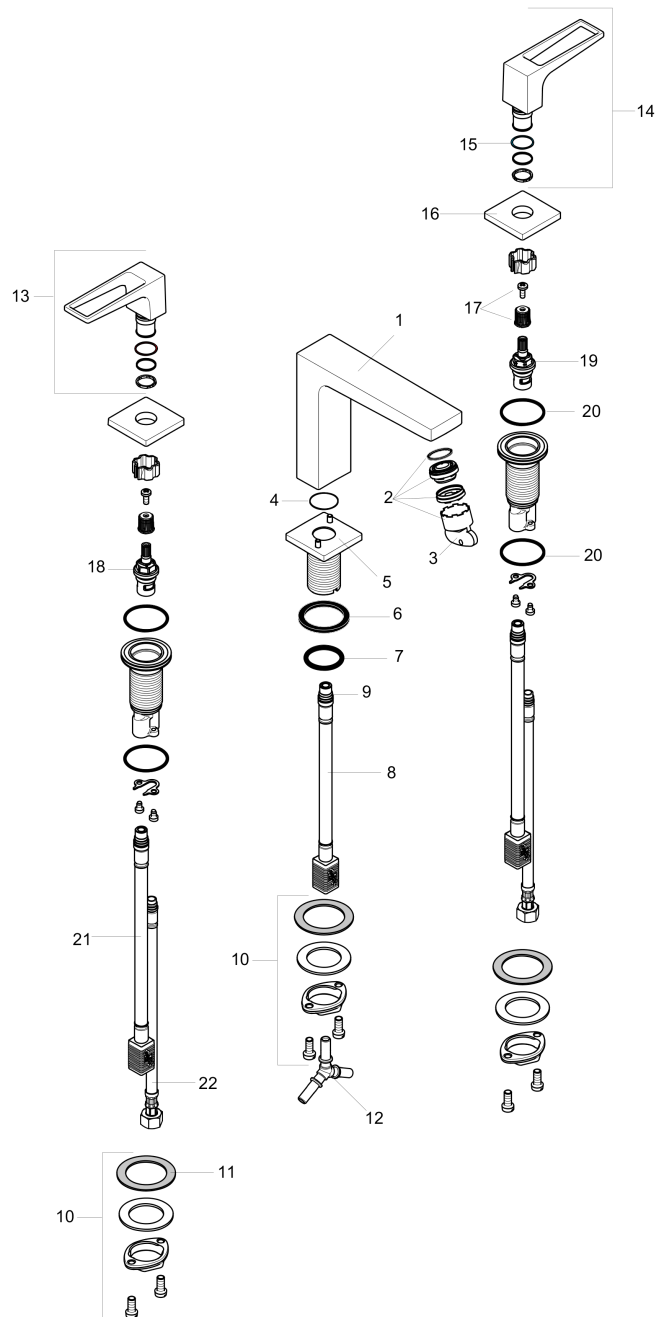

## Scale drawing

**Metropol**  
**Widespread Faucet 160 with Loop Handles, 1.2 GPM**  
Finishes : **brushed nickel**    Part no. : **74519821**

## Exploded drawing

Year of production: >01/18

### Widespread Faucet 160 with Loop Handles, 1.2 GPM

Finishes : **brushed nickel** Part no. : **74519821**

#### Spare parts list

Year of production: >01/18

Pos.	Description	Part no.	Price	PU
1	spout 160 mm	93158820	-	1
2	aerator M24x1 (4,5 l/min)	93202000	-	1
3	service tool	95661000	-	1
4	O-ring 21x1,5	98219000	-	1
5	escutcheon for spout	92906820	-	1
6	flat seal	98749000	-	1
7	O-ring 26x4	92191000	-	1
8	connection hose 200 mm M10x1	92913000	-	1
9	O-ring 8x1,75	97827000	-	1
10	fixing set (Ø 28)	92909000	-	1
11	lever collar	97548000	-	1
12	hose connection angel	92905000	-	1
13	handle for hot water	92918820	-	1
14	handle for cold water	92919820	-	1
15	O-Ring 14x1,5	98201000	-	1
16	escutcheon	92915820	-	1
17	handle fixing set	98932000	-	1
18	shut off unit right closing	98817001	-	1
19	shut off unit left closing	95366001	-	1
20	O-ring 33x2,5	92907000	-	1
21	connection hose 400 mm M10x1	92914000	-	1
22	connection hose 18½" M8x0,75 3/8"	96321001	-	1