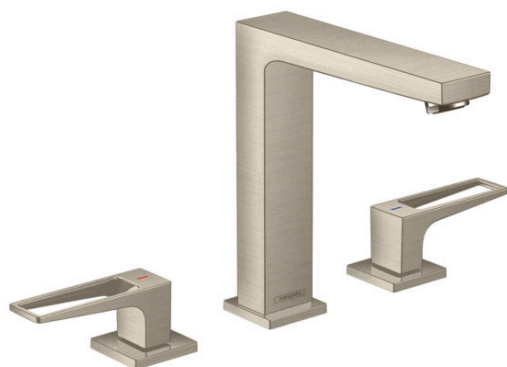

Metropol
Widespread Faucet 160 with Loop Handles, 1.2 GPM
Finishes : **brushed nickel**   Part no. : **74519821**

Description

Features

- consists of: Widespread faucet
- Aerated spray
- Flow: 1.2 GPM (4.5 L/Min)
- 90° ceramic valves

Item details

List Price

Technology

Compliance

Product image