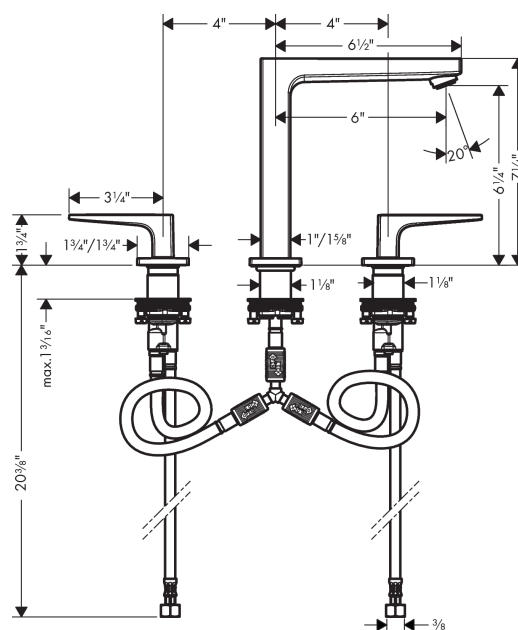

### Features

- consists of: Widespread faucet
- Aerated spray
- Flow: 1.2 GPM (4.5 L/Min)
- 90° ceramic valves

## Scale drawing

**Metropol**  
**Widespread Faucet 160 with Loop Handles, 1.2 GPM**  
Finishes : **brushed nickel**    Part no. : **74519821**

### Widespread Faucet 160 with Loop Handles, 1.2 GPM

Finishes : **brushed nickel** Part no. : **74519821**

#### Spare parts list

Year of production: >01/18

Pos.	Description	Part no.	Price	PU
1	spout 160 mm	93158820	-	1
2	aerator M24x1 (4,5 l/min)	93202000	-	1
3	service tool	95661000	-	1
4	O-ring 21x1,5	98219000	-	1
5	escutcheon for spout	92906820	-	1
6	flat seal	98749000	-	1
7	O-ring 26x4	92191000	-	1
8	connection hose 200 mm M10x1	92913000	-	1
9	O-ring 8x1,75	97827000	-	1
10	fixing set (Ø 28)	92909000	-	1
11	lever collar	97548000	-	1
12	hose connection angel	92905000	-	1
13	handle for hot water	92918820	-	1
14	handle for cold water	92919820	-	1
15	O-Ring 14x1,5	98201000	-	1
16	escutcheon	92915820	-	1
17	handle fixing set	98932000	-	1
18	shut off unit right closing	98817001	-	1
19	shut off unit left closing	95366001	-	1
20	O-ring 33x2,5	92907000	-	1
21	connection hose 400 mm M10x1	92914000	-	1
22	connection hose 18½" M8x0,75 3/8"	96321001	-	1