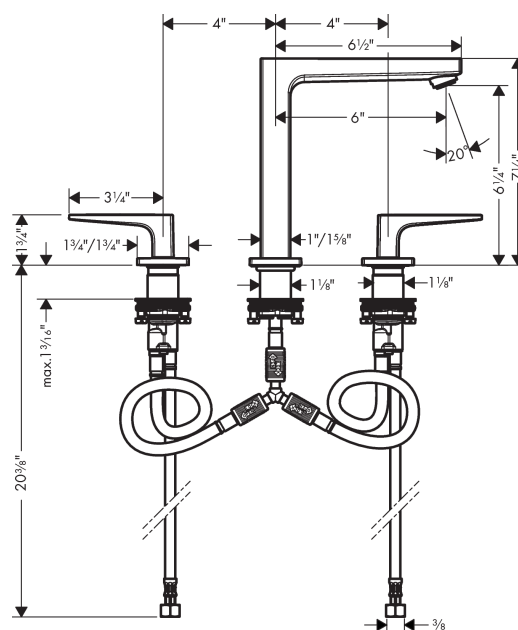

Metropol
Widespread Faucet 160 with Loop Handles, 1.2 GPM
 Finishes : **chrome** Part no. : **74519001**

Description

Features

- consists of: Widespread faucet
- Aerated spray
- Flow: 1.2 GPM (4.5 L/Min)
- 90° ceramic valves

Item details

List Price

Technology

Compliance

Product image

Scale drawing

Metropol

Widespread Faucet 160 with Loop Handles, 1.2 GPM

Finishes : **chrome** Part no. : **74519001**

Spare parts list

Year of production: >01/18

Pos.	Description	Part no.	Price	PU
1	spout 160 mm	93158000	-	1
2	aerator M24x1 (4,5 l/min)	93202000	-	1
3	service tool	95661000	-	1
4	O-ring 21x1,5	98219000	-	1
5	escutcheon for spout	92906000	-	1
6	flat seal	98749000	-	1
7	O-ring 26x4	92191000	-	1
8	connection hose 200 mm M10x1	92913000	-	1
9	O-ring 8x1,75	97827000	-	1
10	fixing set (Ø 28)	92909000	-	1
11	lever collar	97548000	-	1
12	hose connection angel	92905000	-	1
13	handle for hot water	92918000	-	1
14	handle for cold water	92919000	-	1
15	O-Ring 14x1,5	98201000	-	1
16	escutcheon	92915000	-	1
17	handle fixing set	98932000	-	1
18	shut off unit right closing	98817001	-	1
19	shut off unit left closing	95366001	-	1
20	O-ring 33x2,5	92907000	-	1
21	connection hose 400 mm M10x1	92914000	-	1
22	connection hose 18½" M8x0,75 3/8"	96321001	-	1