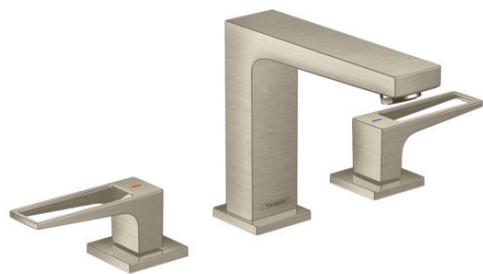

Metropol

Widespread Faucet 110 with Loop Handles, 1.2 GPM

Finishes : **brushed nickel** Part no. : **74518821**

Description

Features

- consists of: Widespread faucet
- Aerated spray
- Flow: 1.2 GPM (4.5 L/Min)
- 90° ceramic valves

Item details

List Price

Technology

Compliance

Product image

Scale drawing

Metropol
Widespread Faucet 110 with Loop Handles, 1.2 GPM
 Finishes : **brushed nickel** Part no. : **74518821**

Exploded drawing

Year of production: >01/18

Metropol

Widespread Faucet 110 with Loop Handles, 1.2 GPM

Finishes : **brushed nickel** Part no. : **74518821**

Spare parts list

Year of production: >01/18

| Pos. | Description | Part no. | Price | PU |
|------|-----------------------------------|----------|-------|----|
| 1 | spout 110 mm | 93157820 | - | 1 |
| 2 | aerator M24x1 (4,5 l/min) | 93202000 | - | 1 |
| 3 | service tool | 95661000 | - | 1 |
| 4 | O-ring 21x1,5 | 98219000 | - | 1 |
| 5 | escutcheon for spout | 92906820 | - | 1 |
| 6 | flat seal | 98749000 | - | 1 |
| 7 | O-ring 26x4 | 92191000 | - | 1 |
| 8 | connection hose 200 mm M10x1 | 92913000 | - | 1 |
| 9 | O-ring 8x1,75 | 97827000 | - | 1 |
| 10 | fixing set (Ø 28) | 92909000 | - | 1 |
| 11 | lever collar | 97548000 | - | 1 |
| 12 | hose connection angel | 92905000 | - | 1 |
| 13 | handle for hot water | 92918820 | - | 1 |
| 14 | handle for cold water | 92919820 | - | 1 |
| 15 | O-Ring 14x1,5 | 98201000 | - | 1 |
| 16 | escutcheon | 92915820 | - | 1 |
| 17 | handle fixing set | 98932000 | - | 1 |
| 18 | shut off unit right closing | 98817001 | - | 1 |
| 19 | shut off unit left closing | 95366001 | - | 1 |
| 20 | O-ring 33x2,5 | 92907000 | - | 1 |
| 21 | connection hose 400 mm M10x1 | 92914000 | - | 1 |
| 22 | connection hose 18½" M8x0,75 3/8" | 96321001 | - | 1 |