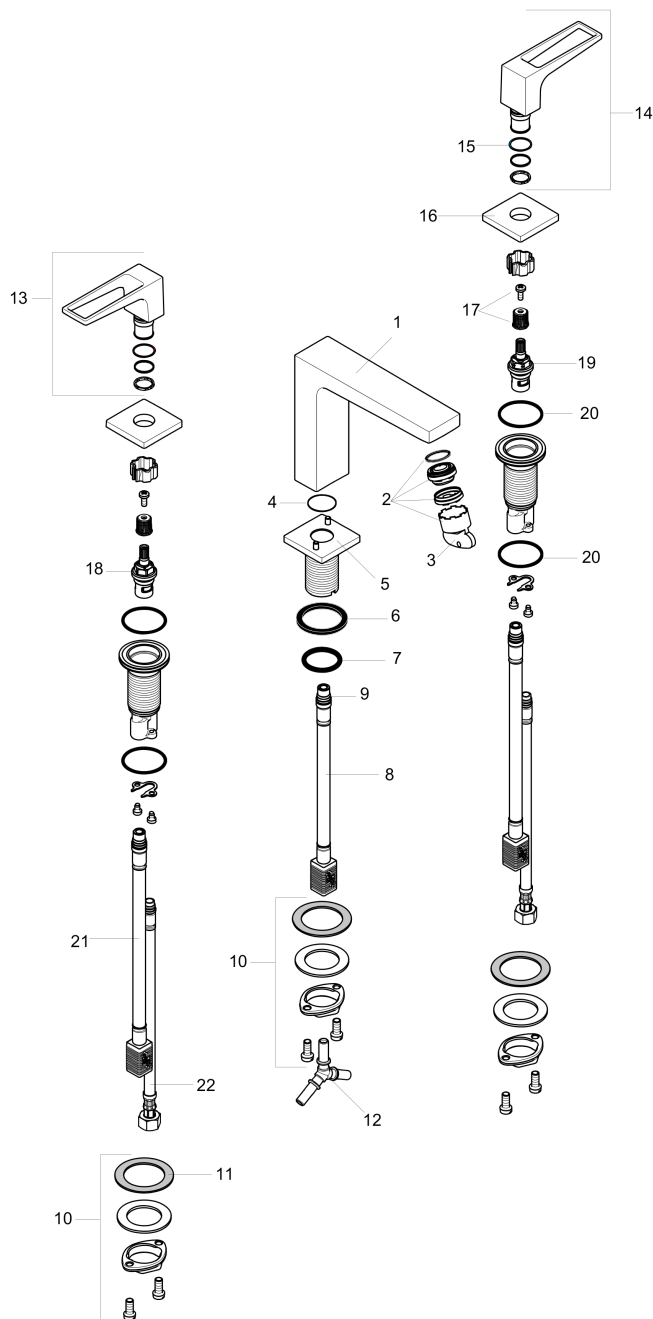

Metropol

Widespread Faucet 110 with Loop Handles, 1.2 GPM

Finishes : **brushed nickel** Part no. : **74518821**

Description

Features

- consists of: Widespread faucet
- Aerated spray
- Flow: 1.2 GPM (4.5 L/Min)
- 90° ceramic valves

Item details

List Price

Technology

Compliance

Product image

Scale drawing

Metropol
Widespread Faucet 110 with Loop Handles, 1.2 GPM
 Finishes : **brushed nickel** Part no. : **74518821**

Exploded drawing

Year of production: >01/18

Metropol

Widespread Faucet 110 with Loop Handles, 1.2 GPM

Finishes : **brushed nickel** Part no. : **74518821**

Spare parts list

Year of production: >01/18

| Pos. | Description | Part no. | Price | PU |
|------|-----------------------------------|----------|-------|----|
| 1 | spout 110 mm | 93157820 | - | 1 |
| 2 | aerator M24x1 (4,5 l/min) | 93202000 | - | 1 |
| 3 | service tool | 95661000 | - | 1 |
| 4 | O-ring 21x1,5 | 98219000 | - | 1 |
| 5 | escutcheon for spout | 92906820 | - | 1 |
| 6 | flat seal | 98749000 | - | 1 |
| 7 | O-ring 26x4 | 92191000 | - | 1 |
| 8 | connection hose 200 mm M10x1 | 92913000 | - | 1 |
| 9 | O-ring 8x1,75 | 97827000 | - | 1 |
| 10 | fixing set (Ø 28) | 92909000 | - | 1 |
| 11 | lever collar | 97548000 | - | 1 |
| 12 | hose connection angel | 92905000 | - | 1 |
| 13 | handle for hot water | 92918820 | - | 1 |
| 14 | handle for cold water | 92919820 | - | 1 |
| 15 | O-Ring 14x1,5 | 98201000 | - | 1 |
| 16 | escutcheon | 92915820 | - | 1 |
| 17 | handle fixing set | 98932000 | - | 1 |
| 18 | shut off unit right closing | 98817001 | - | 1 |
| 19 | shut off unit left closing | 95366001 | - | 1 |
| 20 | O-ring 33x2,5 | 92907000 | - | 1 |
| 21 | connection hose 400 mm M10x1 | 92914000 | - | 1 |
| 22 | connection hose 18½" M8x0,75 3/8" | 96321001 | - | 1 |