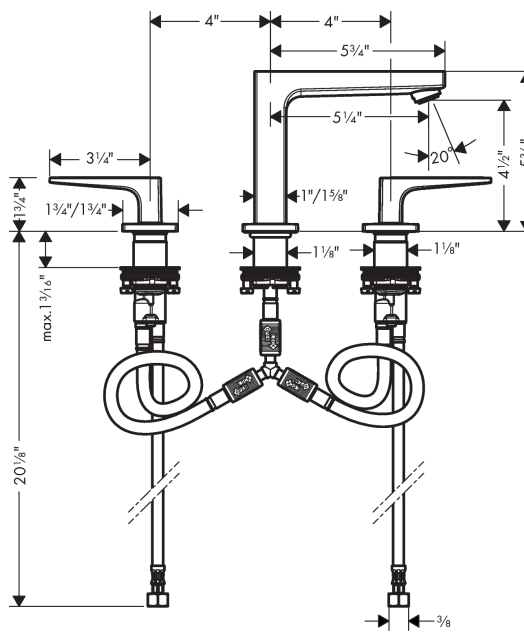

Metropol

Widespread Faucet 110 with Loop Handles, 1.2 GPM

Finishes : **brushed nickel** Part no. : **74518821**

Description

Features

- consists of: Widespread faucet
- Aerated spray
- Flow: 1.2 GPM (4.5 L/Min)
- 90° ceramic valves

Item details

List Price

Technology

Compliance

Product image

Scale drawing

Metropol
Widespread Faucet 110 with Loop Handles, 1.2 GPM
 Finishes : **brushed nickel** Part no. : **74518821**

Exploded drawing

Year of production: >01/18

Metropol

Widespread Faucet 110 with Loop Handles, 1.2 GPM

Finishes : **brushed nickel** Part no. : **74518821**

Spare parts list

Year of production: >01/18

| Pos. | Description | Part no. | Price | PU |
|------|-----------------------------------|----------|-------|----|
| 1 | spout 110 mm | 93157820 | - | 1 |
| 2 | aerator M24x1 (4,5 l/min) | 93202000 | - | 1 |
| 3 | service tool | 95661000 | - | 1 |
| 4 | O-ring 21x1,5 | 98219000 | - | 1 |
| 5 | escutcheon for spout | 92906820 | - | 1 |
| 6 | flat seal | 98749000 | - | 1 |
| 7 | O-ring 26x4 | 92191000 | - | 1 |
| 8 | connection hose 200 mm M10x1 | 92913000 | - | 1 |
| 9 | O-ring 8x1,75 | 97827000 | - | 1 |
| 10 | fixing set (Ø 28) | 92909000 | - | 1 |
| 11 | lever collar | 97548000 | - | 1 |
| 12 | hose connection angel | 92905000 | - | 1 |
| 13 | handle for hot water | 92918820 | - | 1 |
| 14 | handle for cold water | 92919820 | - | 1 |
| 15 | O-Ring 14x1,5 | 98201000 | - | 1 |
| 16 | escutcheon | 92915820 | - | 1 |
| 17 | handle fixing set | 98932000 | - | 1 |
| 18 | shut off unit right closing | 98817001 | - | 1 |
| 19 | shut off unit left closing | 95366001 | - | 1 |
| 20 | O-ring 33x2,5 | 92907000 | - | 1 |
| 21 | connection hose 400 mm M10x1 | 92914000 | - | 1 |
| 22 | connection hose 18½" M8x0,75 3/8" | 96321001 | - | 1 |