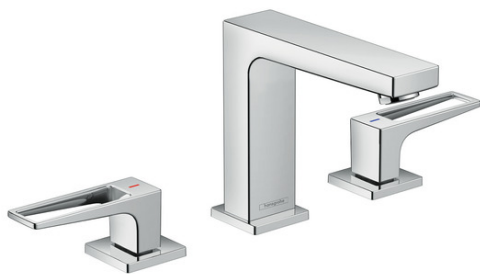

Metropol
Widespread Faucet 110 with Loop Handles, 1.2 GPM
 Finishes : **chrome** Part no. : **74518001**

Description

Features

- consists of: Widespread faucet
- Aerated spray
- Flow: 1.2 GPM (4.5 L/Min)
- 90° ceramic valves

Item details

List Price

Technology

Compliance

Product image

Scale drawing

Metropol
Widespread Faucet 110 with Loop Handles, 1.2 GPM
Finishes : **chrome** Part no. : **74518001**

Exploded drawing

Year of production: >01/18

Metropol

Widespread Faucet 110 with Loop Handles, 1.2 GPM

Finishes : **chrome** Part no. : **74518001**

Spare parts list

Year of production: >01/18

Pos.	Description	Part no.	Price	PU
1	spout 110 mm	93157000	-	1
2	aerator M24x1 (4,5 l/min)	93202000	-	1
3	service tool	95661000	-	1
4	O-ring 21x1,5	98219000	-	1
5	escutcheon for spout	92906000	-	1
6	flat seal	98749000	-	1
7	O-ring 26x4	92191000	-	1
8	connection hose 200 mm M10x1	92913000	-	1
9	O-ring 8x1,75	97827000	-	1
10	fixing set (Ø 28)	92909000	-	1
11	lever collar	97548000	-	1
12	hose connection angel	92905000	-	1
13	handle for hot water	92918000	-	1
14	handle for cold water	92919000	-	1
15	O-Ring 14x1,5	98201000	-	1
16	escutcheon	92915000	-	1
17	handle fixing set	98932000	-	1
18	shut off unit right closing	98817001	-	1
19	shut off unit left closing	95366001	-	1
20	O-ring 33x2,5	92907000	-	1
21	connection hose 400 mm M10x1	92914000	-	1
22	connection hose 18½" M8x0,75 3/8"	96321001	-	1