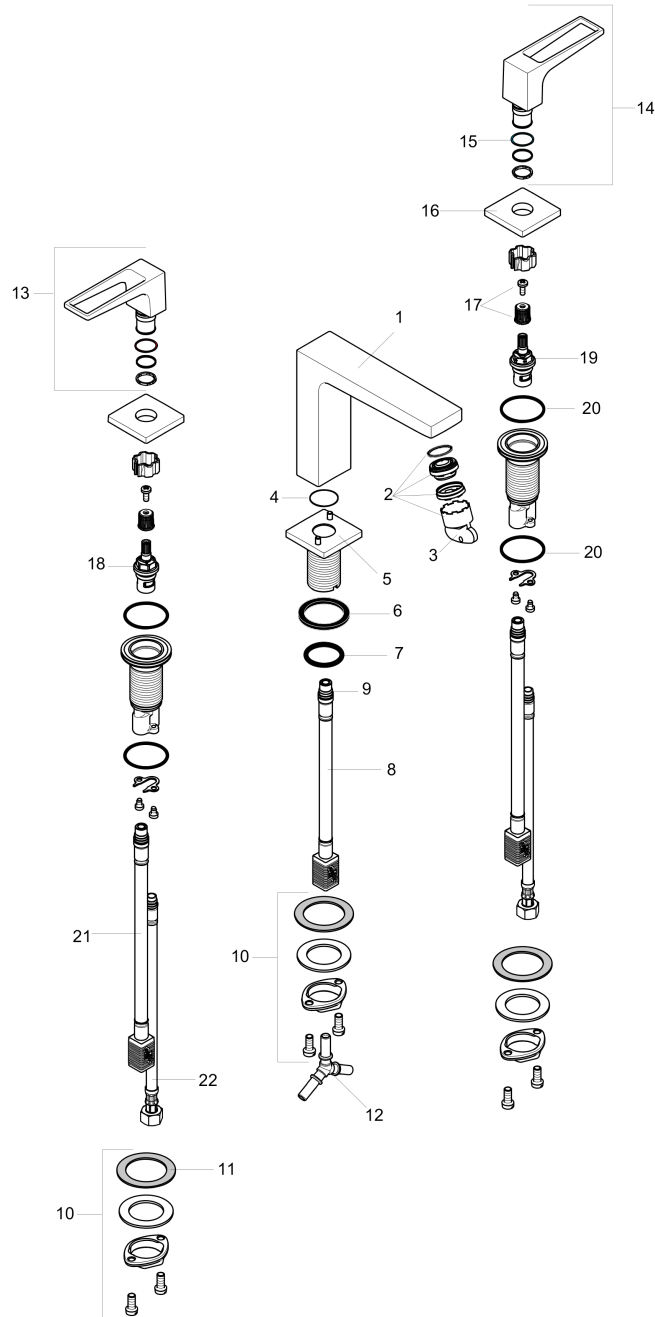

Metropol
Widespread Faucet 110 with Loop Handles, 1.2 GPM
 Finishes : **chrome** Part no. : **74518001**

Description

Features

- consists of: Widespread faucet
- Aerated spray
- Flow: 1.2 GPM (4.5 L/Min)
- 90° ceramic valves

Item details

List Price

Technology

Compliance

Product image

Scale drawing

Metropol
Widespread Faucet 110 with Loop Handles, 1.2 GPM
Finishes : **chrome** Part no. : **74518001**

Exploded drawing

Year of production: >01/18

Metropol

Widespread Faucet 110 with Loop Handles, 1.2 GPM

Finishes : **chrome** Part no. : **74518001**

Spare parts list

Year of production: >01/18

Pos.	Description	Part no.	Price	PU
1	spout 110 mm	93157000	-	1
2	aerator M24x1 (4,5 l/min)	93202000	-	1
3	service tool	95661000	-	1
4	O-ring 21x1,5	98219000	-	1
5	escutcheon for spout	92906000	-	1
6	flat seal	98749000	-	1
7	O-ring 26x4	92191000	-	1
8	connection hose 200 mm M10x1	92913000	-	1
9	O-ring 8x1,75	97827000	-	1
10	fixing set (Ø 28)	92909000	-	1
11	lever collar	97548000	-	1
12	hose connection angel	92905000	-	1
13	handle for hot water	92918000	-	1
14	handle for cold water	92919000	-	1
15	O-Ring 14x1,5	98201000	-	1
16	escutcheon	92915000	-	1
17	handle fixing set	98932000	-	1
18	shut off unit right closing	98817001	-	1
19	shut off unit left closing	95366001	-	1
20	O-ring 33x2,5	92907000	-	1
21	connection hose 400 mm M10x1	92914000	-	1
22	connection hose 18½" M8x0,75 3/8"	96321001	-	1