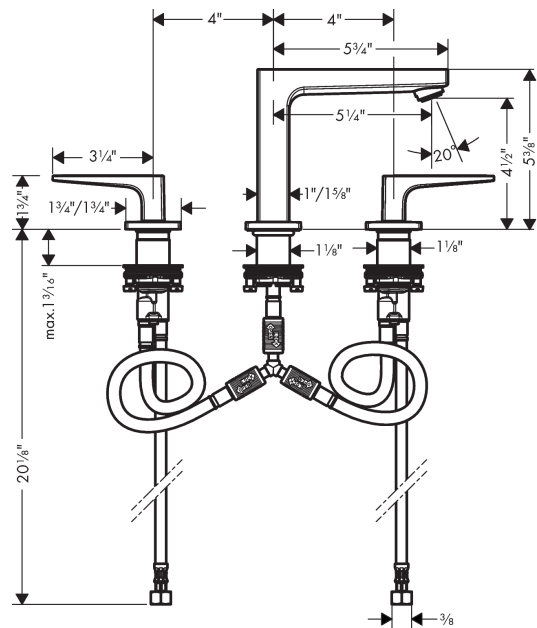

Metropol
Widespread Faucet 110 with Loop Handles, 1.2 GPM
 Finishes : **chrome** Part no. : **74518001**

Description

Features

- consists of: Widespread faucet
- Aerated spray
- Flow: 1.2 GPM (4.5 L/Min)
- 90° ceramic valves

Item details

List Price

Technology

Compliance

Product image

Scale drawing

Metropol
Widespread Faucet 110 with Loop Handles, 1.2 GPM
Finishes : **chrome** Part no. : **74518001**

Exploded drawing

Year of production: >01/18

Metropol

Widespread Faucet 110 with Loop Handles, 1.2 GPM

Finishes : **chrome** Part no. : **74518001**

Spare parts list

Year of production: >01/18

Pos.	Description	Part no.	Price	PU
1	spout 110 mm	93157000	-	1
2	aerator M24x1 (4,5 l/min)	93202000	-	1
3	service tool	95661000	-	1
4	O-ring 21x1,5	98219000	-	1
5	escutcheon for spout	92906000	-	1
6	flat seal	98749000	-	1
7	O-ring 26x4	92191000	-	1
8	connection hose 200 mm M10x1	92913000	-	1
9	O-ring 8x1,75	97827000	-	1
10	fixing set (Ø 28)	92909000	-	1
11	lever collar	97548000	-	1
12	hose connection angel	92905000	-	1
13	handle for hot water	92918000	-	1
14	handle for cold water	92919000	-	1
15	O-Ring 14x1,5	98201000	-	1
16	escutcheon	92915000	-	1
17	handle fixing set	98932000	-	1
18	shut off unit right closing	98817001	-	1
19	shut off unit left closing	95366001	-	1
20	O-ring 33x2,5	92907000	-	1
21	connection hose 400 mm M10x1	92914000	-	1
22	connection hose 18½" M8x0,75 3/8"	96321001	-	1