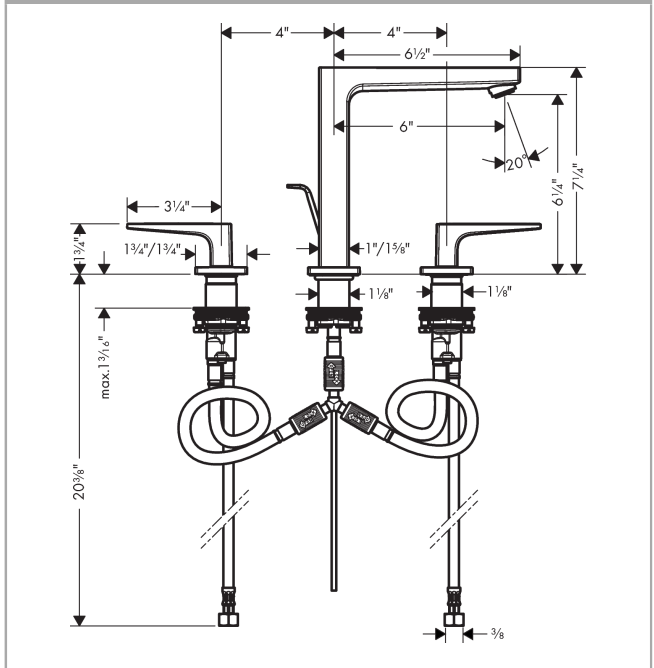

Metropol

Widespread Faucet 160 with Loop Handles and Pop-Up Drain, 1.2 GPM

Finishes : **brushed nickel** Part no. : **74517821**

Description

Features

- consists of: Widespread faucet, Pop-up drain
- Aerated spray
- Flow: 1.2 GPM (4.5 L/Min)
- 90° ceramic valves
- Includes pop-up drain

Item details

List Price

Technology

Compliance

Product image

Scale drawing

Metropol

Widespread Faucet 160 with Loop Handles and Pop-Up Drain, 1.2 GPM

Finishes : brushed nickel Part no. : 74517821

Exploded drawing

Year of production: >07/18

Metropol

Widespread Faucet 160 with Loop Handles and Pop-Up Drain, 1.2 GPM

Finishes : **brushed nickel** Part no. : **74517821**

Spare parts list

Year of production: >07/18

Pos.	Description	Part no.	Price	PU
1	spout 160 mm	93022820	-	1
2	aerator M24x1 (4,5 l/min)	93202000	-	1
3	service tool	95661000	-	1
4	O-ring 21x1,5	98219000	-	1
5	escutcheon for spout	92906820	-	1
6	flat seal	98749000	-	1
7	O-ring 26x4	92191000	-	1
8	connection hose 200 mm M10x1	92913000	-	1
9	O-ring 8x1,75	97827000	-	1
10	fixing set (Ø 28)	92909000	-	1
11	lever collar	97548000	-	1
12	hose connection angel	92905000	-	1
13	handle for cold water	92919820	-	1
14	handle for hot water	92918820	-	1
15	O-Ring 14x1,5	98201000	-	1
16	escutcheon	92915820	-	1
17	handle fixing set	98932000	-	1
18	shut off unit right closing	98817001	-	1
19	shut off unit left closing	95366001	-	1
20	O-ring 33x2,5	92907000	-	1
21	connection hose 400 mm M10x1	92914000	-	1
22	connection hose 18½" M8x0,75 3/8"	96321001	-	1
23	pull rod	96657820	-	1
a	pop up waste	88509820	-	1