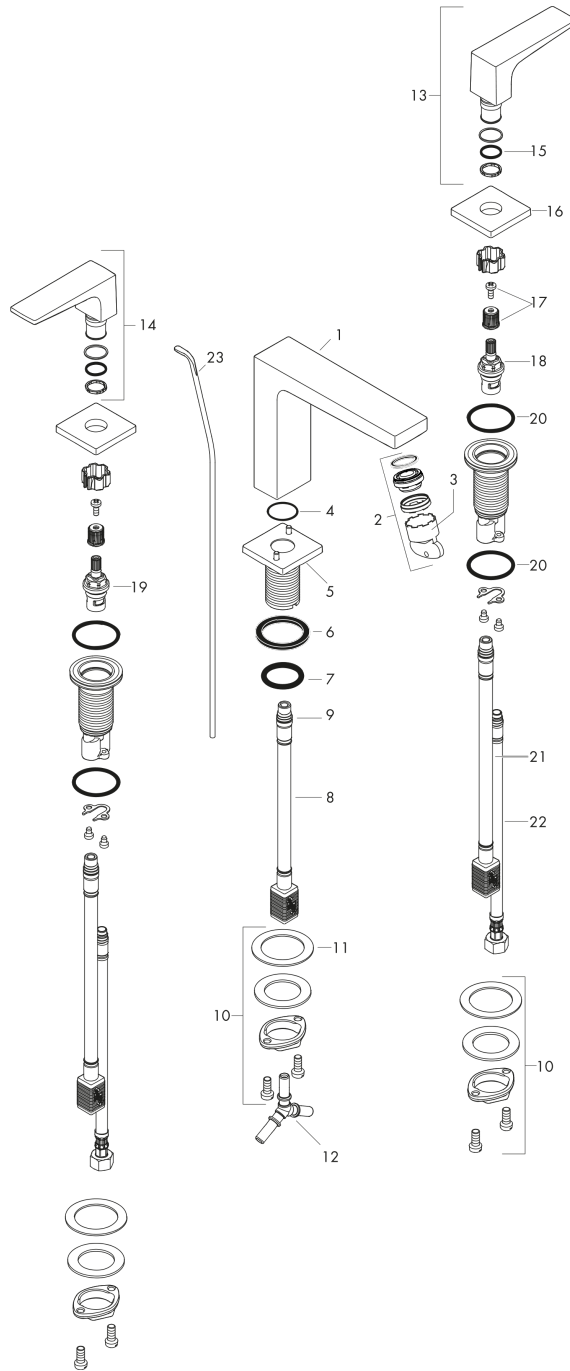

Metropol

Widespread Faucet 160 with Loop Handles and Pop-Up Drain, 1.2 GPM

Finishes : **brushed nickel** Part no. : **74517821**

Description

Features

- consists of: Widespread faucet, Pop-up drain
- Aerated spray
- Flow: 1.2 GPM (4.5 L/Min)
- 90° ceramic valves
- Includes pop-up drain

Item details

List Price

Technology

Compliance

Product image

Scale drawing

Metropol

Widespread Faucet 160 with Loop Handles and Pop-Up Drain, 1.2 GPM

Finishes : brushed nickel Part no. : 74517821

Exploded drawing

Year of production: >07/18

Metropol

Widespread Faucet 160 with Loop Handles and Pop-Up Drain, 1.2 GPM

Finishes : **brushed nickel** Part no. : **74517821**

Spare parts list

Year of production: >07/18

Pos.	Description	Part no.	Price	PU
1	spout 160 mm	93022820	-	1
2	aerator M24x1 (4,5 l/min)	93202000	-	1
3	service tool	95661000	-	1
4	O-ring 21x1,5	98219000	-	1
5	escutcheon for spout	92906820	-	1
6	flat seal	98749000	-	1
7	O-ring 26x4	92191000	-	1
8	connection hose 200 mm M10x1	92913000	-	1
9	O-ring 8x1,75	97827000	-	1
10	fixing set (Ø 28)	92909000	-	1
11	lever collar	97548000	-	1
12	hose connection angel	92905000	-	1
13	handle for cold water	92919820	-	1
14	handle for hot water	92918820	-	1
15	O-Ring 14x1,5	98201000	-	1
16	escutcheon	92915820	-	1
17	handle fixing set	98932000	-	1
18	shut off unit right closing	98817001	-	1
19	shut off unit left closing	95366001	-	1
20	O-ring 33x2,5	92907000	-	1
21	connection hose 400 mm M10x1	92914000	-	1
22	connection hose 18½" M8x0,75 3/8"	96321001	-	1
23	pull rod	96657820	-	1
a	pop up waste	88509820	-	1