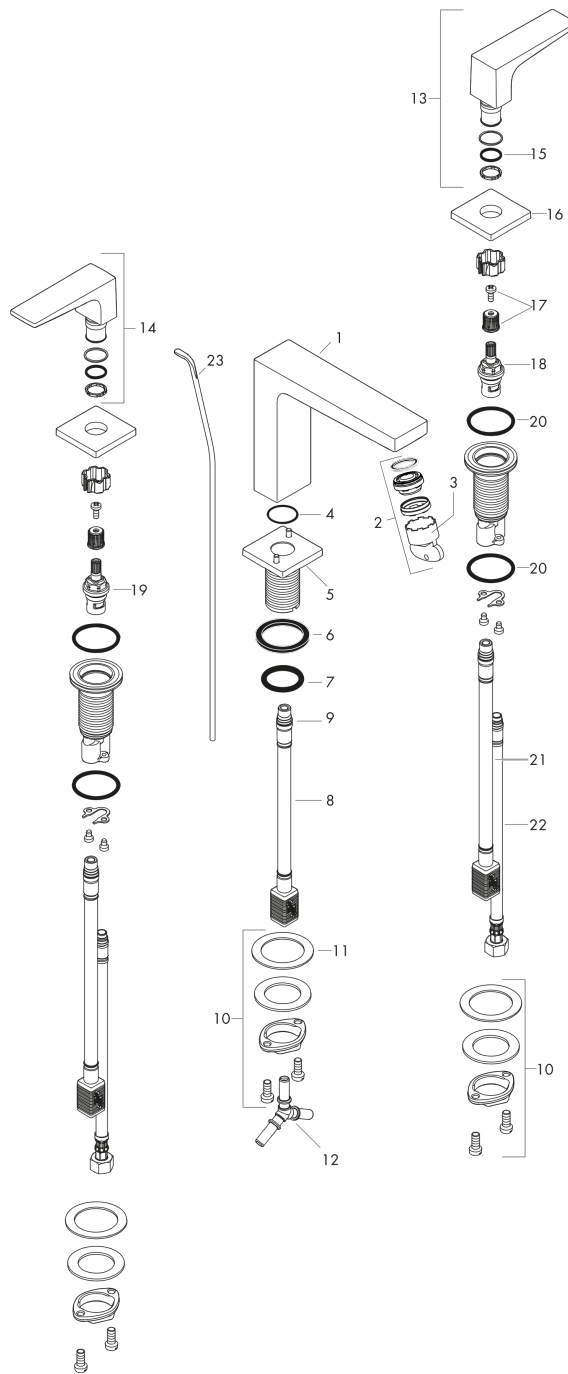

Metropol

Widespread Faucet 110 with Loop Handles and Pop-Up Drain, 1.2 GPM

Finishes : brushed nickel Part no. : 74516821

Exploded drawing

Year of production: >01/18

Metropol

Widespread Faucet 110 with Loop Handles and Pop-Up Drain, 1.2 GPM

Finishes : brushed nickel Part no. : 74516821

Spare parts list

Year of production: >01/18

Pos.	Description	Part no.	Price	PU
1	spout 110 mm	93021820	-	1
2	aerator M24x1 (4,5 l/min)	93202000	-	1
3	service tool	95661000	-	1
4	O-ring 21x1,5	98219000	-	1
5	escutcheon for spout	92906820	-	1
6	flat seal	98749000	-	1
7	O-ring 26x4	92191000	-	1
8	connection hose 200 mm M10x1	92913000	-	1
9	O-ring 8x1,75	97827000	-	1
10	fixing set (Ø 28)	92909000	-	1
11	lever collar	97548000	-	1
12	hose connection angel	92905000	-	1
13	handle for hot water	92918820	-	1
14	handle for cold water	92919820	-	1
15	O-Ring 14x1,5	98201000	-	1
16	escutcheon	92915820	-	1
17	handle fixing set	98932000	-	1
18	shut off unit right closing	98817001	-	1
19	shut off unit left closing	95366001	-	1
20	O-ring 33x2,5	92907000	-	1
21	connection hose 400 mm M10x1	92914000	-	1
22	connection hose 18½" M8x0,75 3/8"	96321001	-	1
23	pull rod	96657820	-	1
a	pop up waste	88509820	-	1