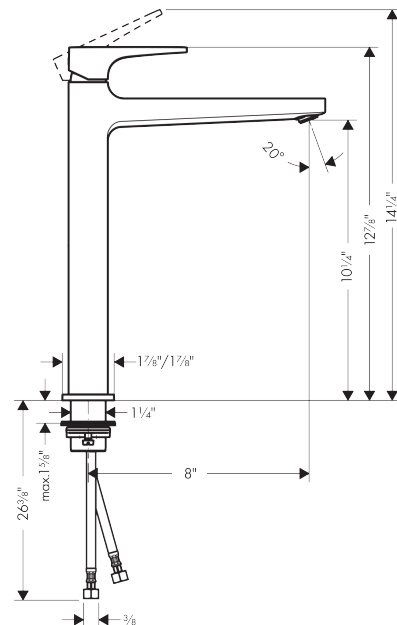

**Metropol**  
**Single-Hole Faucet 260 with Loop Handle, 1.2 GPM**  
 Finishes : **brushed nickel**    Part no. : **74513821**

## Scale drawing

**Metropol**  
**Single-Hole Faucet 260 with Loop Handle, 1.2 GPM**  
Finishes : **brushed nickel**    Part no. : **74513821**

## Exploded drawing

Year of production: >10/17

**Metropol**  
**Single-Hole Faucet 260 with Loop Handle, 1.2 GPM**  
 Finishes : **brushed nickel**    Part no. : **74513821**

## Spare parts list

Year of production: >10/17

Pos.	Description	Part no.	Price	PU
1	handle	93009820	-	1
2	screw cover	95704000	-	1
3	flange	92625820	-	1
4	nut	92689000	-	1
5	O-ring 27x1,5	92527000	-	1
6	O-ring 25x1,5	98146000	-	1
7	cartridge, assy	95973001	-	1
8	seal	98865000	-	1
9	adapter for cartridge	92628000	-	1
10	adapter for cartridge	98866000	-	1
11	O-ring 23x2	98398000	-	1
12	aerator M22x1	93098000	-	1
13	service tool	95661000	-	1
14	O-ring 32x1,5	92936000	-	1
15	escutcheon	93048820	-	1
16	fixing set (Ø 32)	13961000	-	1
17	flat seal	98749000	-	1
18	lever collar	97548000	-	1
19	connection hose 35½" M8x0,75 3/8"	96316001	-	1