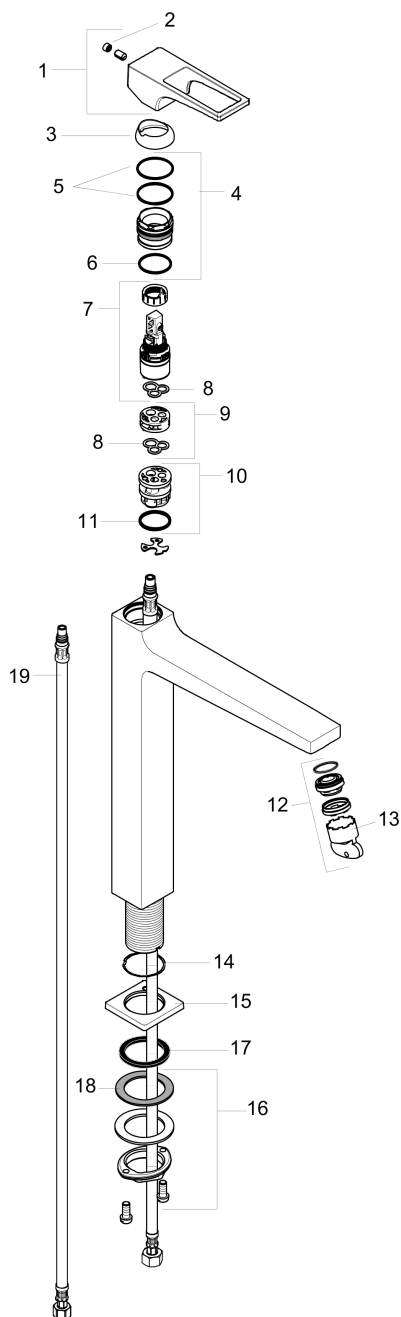

**Metropol**  
**Single-Hole Faucet 260 with Loop Handle, 1.2 GPM**  
 Finishes : **brushed nickel**    Part no. : **74513821**

## Scale drawing

**Metropol**  
**Single-Hole Faucet 260 with Loop Handle, 1.2 GPM**  
Finishes : **brushed nickel**    Part no. : **74513821**

## Exploded drawing

Year of production: >10/17

**Metropol**  
**Single-Hole Faucet 260 with Loop Handle, 1.2 GPM**  
 Finishes : **brushed nickel**    Part no. : **74513821**

## Spare parts list

Year of production: >10/17

Pos.	Description	Part no.	Price	PU
1	handle	93009820	-	1
2	screw cover	95704000	-	1
3	flange	92625820	-	1
4	nut	92689000	-	1
5	O-ring 27x1,5	92527000	-	1
6	O-ring 25x1,5	98146000	-	1
7	cartridge, assy	95973001	-	1
8	seal	98865000	-	1
9	adapter for cartridge	92628000	-	1
10	adapter for cartridge	98866000	-	1
11	O-ring 23x2	98398000	-	1
12	aerator M22x1	93098000	-	1
13	service tool	95661000	-	1
14	O-ring 32x1,5	92936000	-	1
15	escutcheon	93048820	-	1
16	fixing set (Ø 32)	13961000	-	1
17	flat seal	98749000	-	1
18	lever collar	97548000	-	1
19	connection hose 35½" M8x0,75 3/8"	96316001	-	1