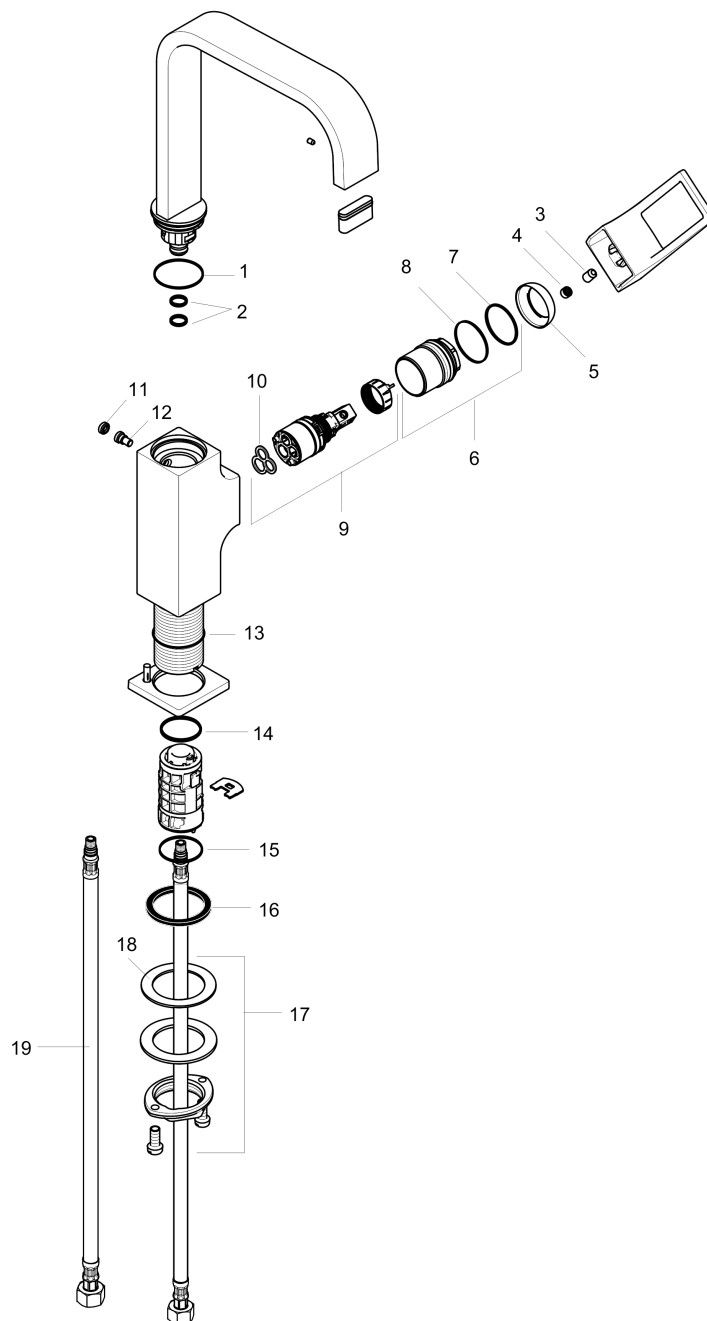

Metropol

Single-Hole Faucet 230 with Loop Handle and Swivel Spout, 1.2 GPM

Finishes : **brushed nickel** Part no. : **74511821**

Description

Features

- consists of: Single-handle faucet
- Swivel range 120°
- Aerated spray
- Flow: 1.2 GPM (4.5 L/Min)
- Ceramic cartridge

Item details

List Price

Technology

Compliance

Product image

Scale drawing

Metropol

Single-Hole Faucet 230 with Loop Handle and Swivel Spout, 1.2 GPM

Finishes : brushed nickel Part no. : 74511821

Exploded drawing

Year of production: >03/18

Metropol

Single-Hole Faucet 230 with Loop Handle and Swivel Spout, 1.2 GPM

Finishes : **brushed nickel** Part no. : **74511821**

Spare parts list

Year of production: >03/18

Pos.	Description	Part no.	Price	PU
1	O-ring 30x1,5	98433000	-	1
2	O-ring 8x2	98112000	-	1
3	hollow set screw M6x10 DIN 916	96029000	-	1
4	screw cover	95704000	-	1
5	flange	95493820	-	1
6	nut	93086000	-	1
7	O-Ring 22x2	98185000	-	1
8	O-ring 27x1,5	92527000	-	1
9	cartridge, assy	95973001	-	1
10	seal	98865000	-	1
11	plug	93087000	-	1
12	screw	93088000	-	1
13	O-ring 32x1,5	92936000	-	1
14	O-ring 24x2	98388000	-	1
15	O-ring 26x1,5	98390000	-	1
16	flat seal	98749000	-	1
17	fixing set (Ø 32)	13961000	-	1
18	lever collar	97548000	-	1
19	connection hose 23½" M8x0,75 3/8"	98600001	-	1