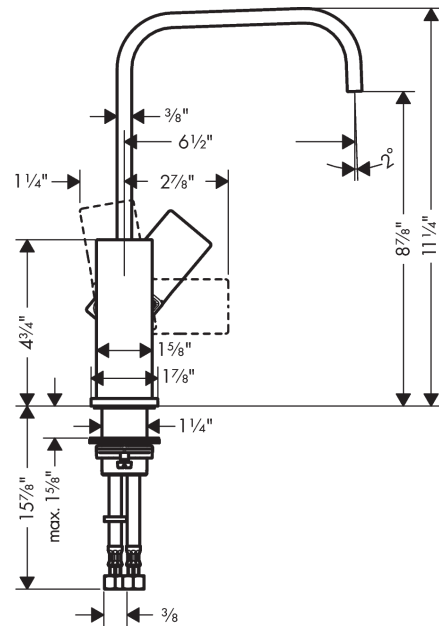

Metropol

Single-Hole Faucet 230 with Loop Handle and Swivel Spout, 1.2 GPM

Finishes : **brushed nickel** Part no. : **74511821**

Description

Features

- consists of: Single-handle faucet
- Swivel range 120°
- Aerated spray
- Flow: 1.2 GPM (4.5 L/Min)
- Ceramic cartridge

Item details

List Price

Technology

Compliance

Product image

Scale drawing

Metropol

Single-Hole Faucet 230 with Loop Handle and Swivel Spout, 1.2 GPM

Finishes : brushed nickel Part no. : 74511821

Exploded drawing

Year of production: >03/18

Metropol

Single-Hole Faucet 230 with Loop Handle and Swivel Spout, 1.2 GPM

Finishes : **brushed nickel** Part no. : **74511821**

Spare parts list

Year of production: >03/18

Pos.	Description	Part no.	Price	PU
1	O-ring 30x1,5	98433000	-	1
2	O-ring 8x2	98112000	-	1
3	hollow set screw M6x10 DIN 916	96029000	-	1
4	screw cover	95704000	-	1
5	flange	95493820	-	1
6	nut	93086000	-	1
7	O-Ring 22x2	98185000	-	1
8	O-ring 27x1,5	92527000	-	1
9	cartridge, assy	95973001	-	1
10	seal	98865000	-	1
11	plug	93087000	-	1
12	screw	93088000	-	1
13	O-ring 32x1,5	92936000	-	1
14	O-ring 24x2	98388000	-	1
15	O-ring 26x1,5	98390000	-	1
16	flat seal	98749000	-	1
17	fixing set (Ø 32)	13961000	-	1
18	lever collar	97548000	-	1
19	connection hose 23½" M8x0,75 3/8"	98600001	-	1