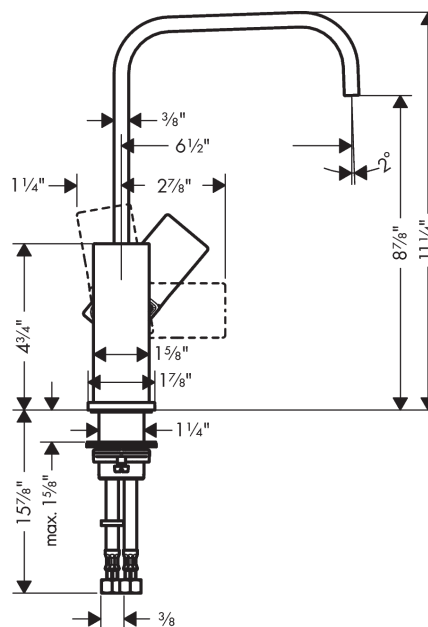

Scale drawing