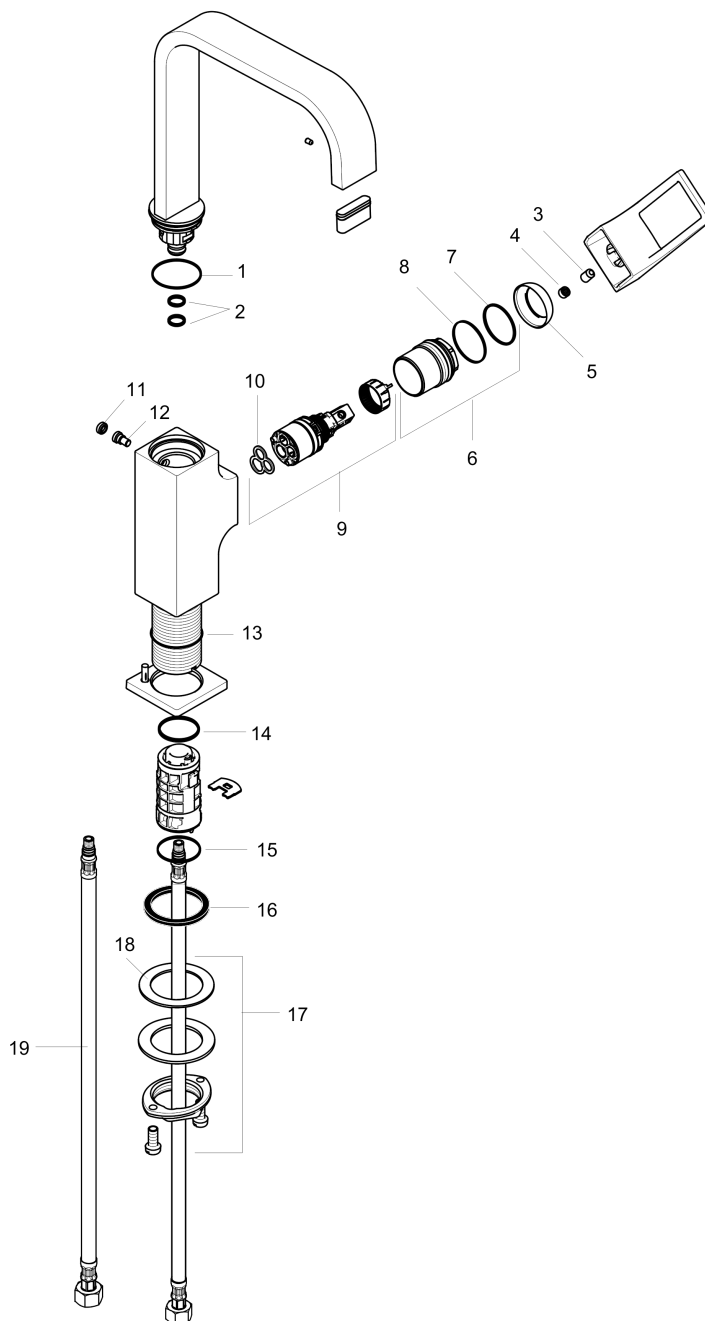

#### Scale drawing

## Metropol

Single-Hole Faucet 230 with Loop Handle and Swivel Spout, 1.2 GPM

Finishes : chrome Part no. : 74511001

## Metropol

Single-Hole Faucet 230 with Loop Handle and Swivel Spout, 1.2 GPM

Finishes : **chrome** Part no. : **74511001**

### Spare parts list

Year of production: >03/18

Pos.	Description	Part no.	Price	PU
1	O-ring 30x1,5	98433000	-	1
2	O-ring 8x2	98112000	-	1
3	hollow set screw M6x10 DIN 916	96029000	-	1
4	screw cover	95704000	-	1
5	flange	95493000	-	1
6	nut	93086000	-	1
7	O-Ring 22x2	98185000	-	1
8	O-ring 27x1,5	92527000	-	1
9	cartridge, assy	95973001	-	1
10	seal	98865000	-	1
11	plug	93087000	-	1
12	screw	93088000	-	1
13	O-ring 32x1,5	92936000	-	1
14	O-ring 24x2	98388000	-	1
15	O-ring 26x1,5	98390000	-	1
16	flat seal	98749000	-	1
17	fixing set (Ø 32)	13961000	-	1
18	lever collar	97548000	-	1
19	connection hose 23½" M8x0,75 3/8"	98600001	-	1
a	spout 165 mm	93084000	-	1
b	spray former	93085000	-	1
c	handle	93083000	-	1