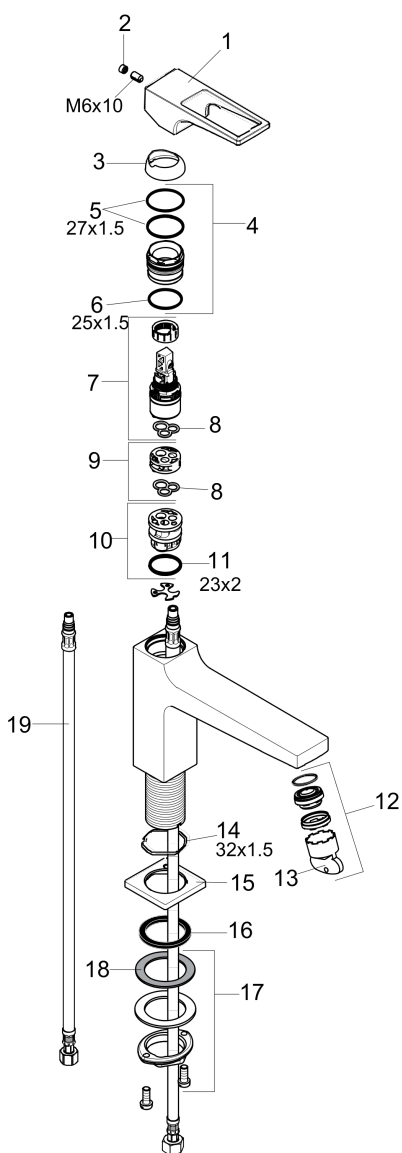

**Metropol**  
**Single-Hole Faucet 110 with Loop Handle, 1.2 GPM**  
 Finishes : **brushed nickel**    Part no. : **74510821**

## Scale drawing

**Metropol**  
**Single-Hole Faucet 110 with Loop Handle, 1.2 GPM**  
Finishes : **brushed nickel**    Part no. : **74510821**

## Exploded drawing

Year of production: >01/18

**Metropol**  
**Single-Hole Faucet 110 with Loop Handle, 1.2 GPM**  
 Finishes : **brushed nickel** Part no. : **74510821**

## Spare parts list

Year of production: >01/18

Pos.	Description	Part no.	Price	PU
1	handle	93009820	-	1
2	screw cover	95704000	-	1
3	flange	92625000	-	1
4	nut	92689000	-	1
5	O-ring 27x1,5	92527000	-	1
6	O-ring 25x1,5	98146000	-	1
7	cartridge, assy	95973001	-	1
8	seal	98865000	-	1
9	adapter for cartridge	92628000	-	1
10	adapter for cartridge	98866000	-	1
11	O-ring 23x2	98398000	-	1
12	aerator M24x1 (4,5 l/min)	93202000	-	1
13	service tool	95661000	-	1
14	O-ring 32x1,5	92936000	-	1
15	escutcheon	93048820	-	1
16	flat seal	98749000	-	1
17	fixing set (Ø 32)	13961000	-	1
18	lever collar	97548000	-	1
19	connection hose 23½" M8x0,75 3/8"	98600001	-	1
a	O-ring 7x1,5	98422000	-	1