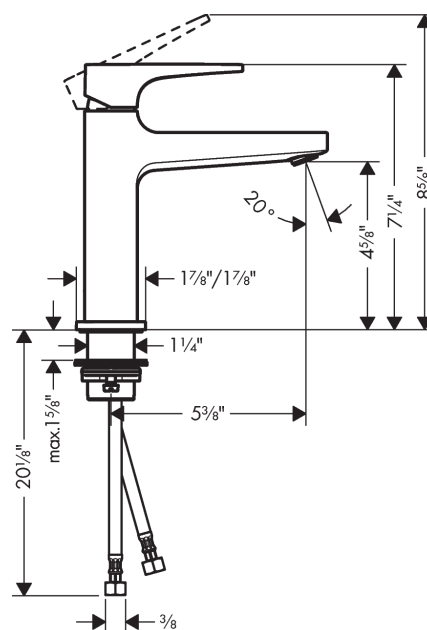

**Metropol**  
**Single-Hole Faucet 110 with Loop Handle, 1.2 GPM**  
 Finishes : **brushed nickel**    Part no. : **74510821**

## Scale drawing

**Metropol**  
**Single-Hole Faucet 110 with Loop Handle, 1.2 GPM**  
Finishes : **brushed nickel**    Part no. : **74510821**

## Exploded drawing

Year of production: >01/18

**Metropol**  
**Single-Hole Faucet 110 with Loop Handle, 1.2 GPM**  
 Finishes : **brushed nickel** Part no. : **74510821**

## Spare parts list

Year of production: >01/18

Pos.	Description	Part no.	Price	PU
1	handle	93009820	-	1
2	screw cover	95704000	-	1
3	flange	92625000	-	1
4	nut	92689000	-	1
5	O-ring 27x1,5	92527000	-	1
6	O-ring 25x1,5	98146000	-	1
7	cartridge, assy	95973001	-	1
8	seal	98865000	-	1
9	adapter for cartridge	92628000	-	1
10	adapter for cartridge	98866000	-	1
11	O-ring 23x2	98398000	-	1
12	aerator M24x1 (4,5 l/min)	93202000	-	1
13	service tool	95661000	-	1
14	O-ring 32x1,5	92936000	-	1
15	escutcheon	93048820	-	1
16	flat seal	98749000	-	1
17	fixing set (Ø 32)	13961000	-	1
18	lever collar	97548000	-	1
19	connection hose 23½" M8x0,75 3/8"	98600001	-	1
a	O-ring 7x1,5	98422000	-	1