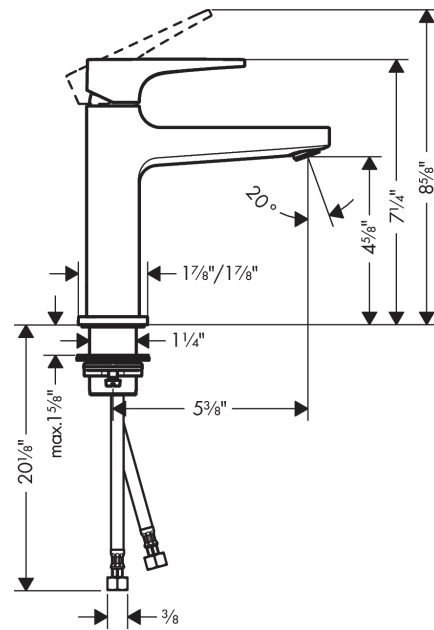

Metropol
Single-Hole Faucet 110 with Loop Handle, 1.2 GPM
 Finishes : **chrome** Part no. : **74510001**

Description

Features

- consists of: Single-handle faucet
- Aerated spray
- Flow: 1.2 GPM (4.5 L/Min)
- Ceramic cartridge

Item details

List Price

Technology

Compliance

Product image

Scale drawing

Metropol
Single-Hole Faucet 110 with Loop Handle, 1.2 GPM
Finishes : **chrome** Part no. : **74510001**

Exploded drawing

Year of production: >01/18

Metropol
Single-Hole Faucet 110 with Loop Handle, 1.2 GPM
 Finishes : **chrome** Part no. : **74510001**

Spare parts list

Year of production: >01/18

Pos.	Description	Part no.	Price	PU
1	handle	93009000	-	1
2	screw cover	95704000	-	1
3	flange	92625000	-	1
4	nut	92689000	-	1
5	O-ring 27x1,5	92527000	-	1
6	O-ring 25x1,5	98146000	-	1
7	cartridge, assy	95973001	-	1
8	seal	98865000	-	1
9	adapter for cartridge	92628000	-	1
10	adapter for cartridge	98866000	-	1
11	O-ring 23x2	98398000	-	1
12	aerator M24x1 (4,5 l/min)	93202000	-	1
13	service tool	95661000	-	1
14	O-ring 32x1,5	92936000	-	1
15	escutcheon	93048000	-	1
16	flat seal	98749000	-	1
17	fixing set (Ø 32)	13961000	-	1
18	lever collar	97548000	-	1
19	connection hose 23½" M8x0,75 3/8"	98600001	-	1