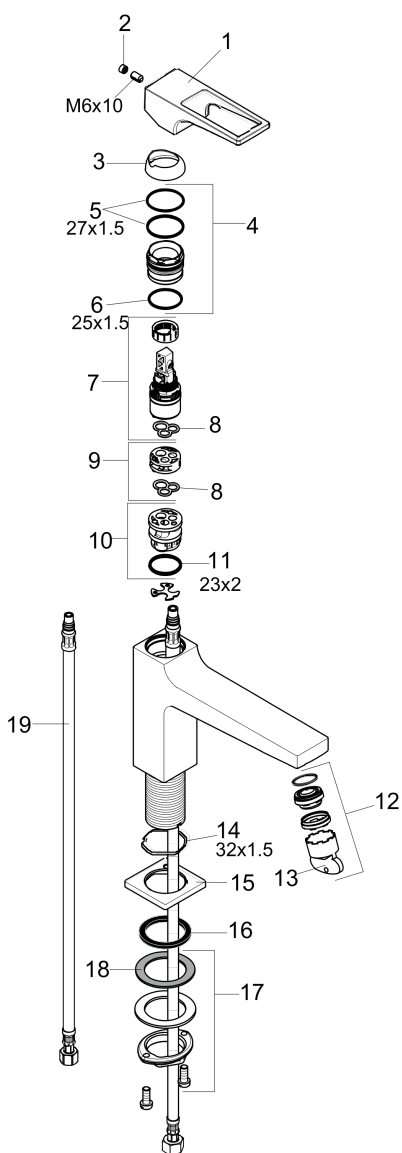

Metropol
Single-Hole Faucet 110 with Loop Handle, 1.2 GPM
 Finishes : **chrome** Part no. : **74510001**

Description

Features

- consists of: Single-handle faucet
- Aerated spray
- Flow: 1.2 GPM (4.5 L/Min)
- Ceramic cartridge

Item details

List Price

Technology

Compliance

Product image

Scale drawing

Metropol
Single-Hole Faucet 110 with Loop Handle, 1.2 GPM
Finishes : **chrome** Part no. : **74510001**

Exploded drawing

Year of production: >01/18

Metropol
Single-Hole Faucet 110 with Loop Handle, 1.2 GPM
 Finishes : **chrome** Part no. : **74510001**

Spare parts list

Year of production: >01/18

Pos.	Description	Part no.	Price	PU
1	handle	93009000	-	1
2	screw cover	95704000	-	1
3	flange	92625000	-	1
4	nut	92689000	-	1
5	O-ring 27x1,5	92527000	-	1
6	O-ring 25x1,5	98146000	-	1
7	cartridge, assy	95973001	-	1
8	seal	98865000	-	1
9	adapter for cartridge	92628000	-	1
10	adapter for cartridge	98866000	-	1
11	O-ring 23x2	98398000	-	1
12	aerator M24x1 (4,5 l/min)	93202000	-	1
13	service tool	95661000	-	1
14	O-ring 32x1,5	92936000	-	1
15	escutcheon	93048000	-	1
16	flat seal	98749000	-	1
17	fixing set (Ø 32)	13961000	-	1
18	lever collar	97548000	-	1
19	connection hose 23½" M8x0,75 3/8"	98600001	-	1