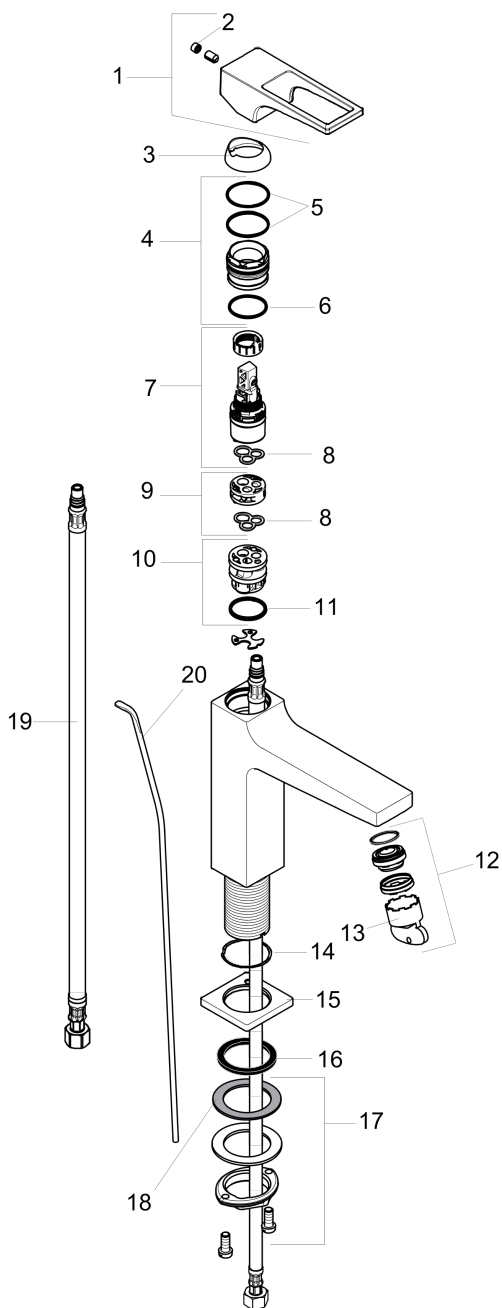

Metropol

Single-Hole Faucet 110 with Loop Handle and Pop-Up Drain, 1.2 GPM

Finishes : **brushed nickel** Part no. : **74506821**

Description

Features

- consists of: Single-handle faucet
- Aerated spray
- Flow: 1.2 GPM (4.5 L/Min)
- Ceramic cartridge
- Includes pop-up drain

Item details

List Price

Technology

Compliance

Product image

Scale drawing

Metropol
Single-Hole Faucet 110 with Loop Handle and Pop-Up Drain, 1.2 GPM
Finishes : **brushed nickel** Part no. : **74506821**

Exploded drawing

Year of production: >10/17

Metropol

Single-Hole Faucet 110 with Loop Handle and Pop-Up Drain, 1.2 GPM

Finishes : **brushed nickel** Part no. : **74506821**

Spare parts list

Year of production: >10/17

Pos.	Description	Part no.	Price	PU
1	handle	93009820	-	1
2	screw cover	95704000	-	1
3	flange	92625820	-	1
4	nut	92689000	-	1
5	O-ring 27x1,5	92527000	-	1
6	O-ring 25x1,5	98146000	-	1
7	cartridge, assy	95973001	-	1
8	seal	98865000	-	1
9	adapter for cartridge	92628000	-	1
10	adapter for cartridge	98866000	-	1
11	O-ring 23x2	98398000	-	1
12	aerator M22x1	93098000	-	1
13	service tool	95661000	-	1
14	O-ring 32x1,5	92936000	-	1
15	escutcheon	93048000	-	1
16	flat seal	98749000	-	1
17	fixing set (Ø 32)	13961000	-	1
18	lever collar	97548000	-	1
19	connection hose 23½" M8x0,75 3/8"	98600001	-	1
20	pull rod	96657820	-	1
a	pop up waste	88509820	-	1