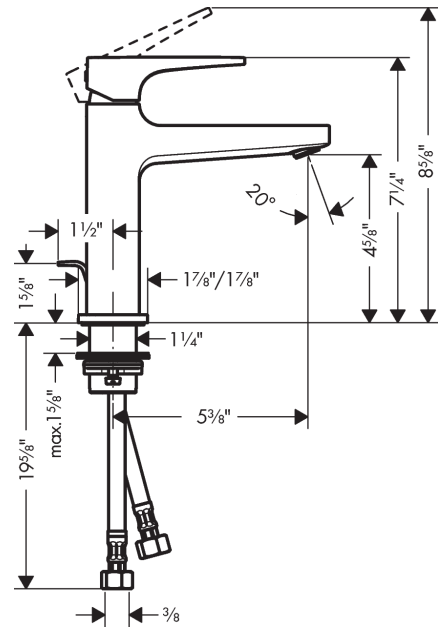

Metropol

Single-Hole Faucet 110 with Loop Handle and Pop-Up Drain, 1.2 GPM

Finishes : **brushed nickel** Part no. : **74506821**

Description

Features

- consists of: Single-handle faucet
- Aerated spray
- Flow: 1.2 GPM (4.5 L/Min)
- Ceramic cartridge
- Includes pop-up drain

Item details

List Price

Technology

Compliance

Product image

Scale drawing

Metropol
Single-Hole Faucet 110 with Loop Handle and Pop-Up Drain, 1.2 GPM
Finishes : **brushed nickel** Part no. : **74506821**

Exploded drawing

Year of production: >10/17

Metropol

Single-Hole Faucet 110 with Loop Handle and Pop-Up Drain, 1.2 GPM

Finishes : **brushed nickel** Part no. : **74506821**

Spare parts list

Year of production: >10/17

Pos.	Description	Part no.	Price	PU
1	handle	93009820	-	1
2	screw cover	95704000	-	1
3	flange	92625820	-	1
4	nut	92689000	-	1
5	O-ring 27x1,5	92527000	-	1
6	O-ring 25x1,5	98146000	-	1
7	cartridge, assy	95973001	-	1
8	seal	98865000	-	1
9	adapter for cartridge	92628000	-	1
10	adapter for cartridge	98866000	-	1
11	O-ring 23x2	98398000	-	1
12	aerator M22x1	93098000	-	1
13	service tool	95661000	-	1
14	O-ring 32x1,5	92936000	-	1
15	escutcheon	93048000	-	1
16	flat seal	98749000	-	1
17	fixing set (Ø 32)	13961000	-	1
18	lever collar	97548000	-	1
19	connection hose 23½" M8x0,75 3/8"	98600001	-	1
20	pull rod	96657820	-	1
a	pop up waste	88509820	-	1