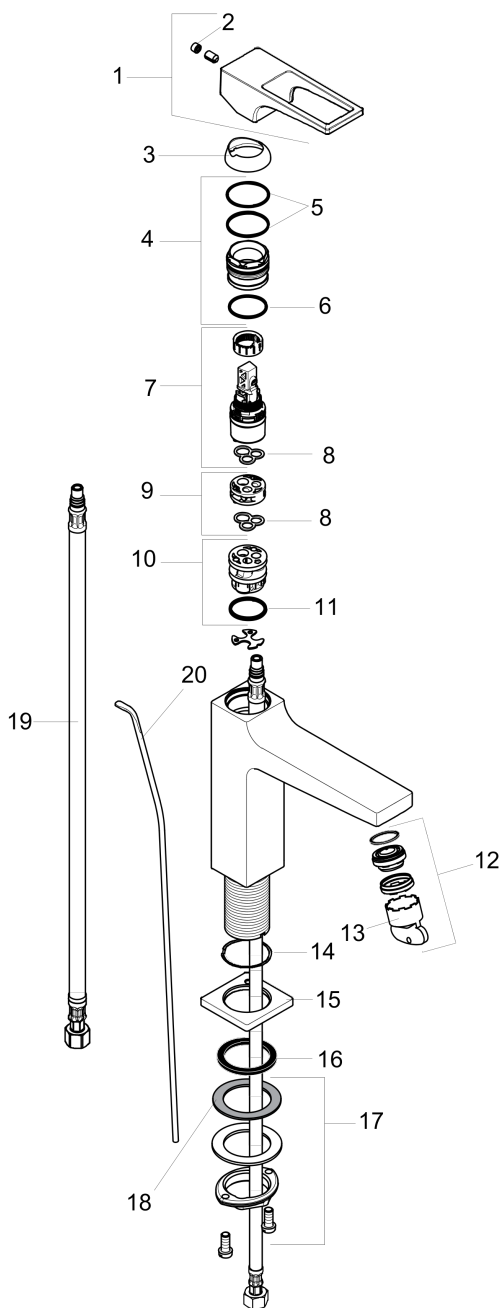

### Scale drawing

## Metropol

Single-Hole Faucet 110 with Loop Handle and Pop-Up Drain, 1.2 GPM

Finishes : **chrome** Part no. : **74506001**

### Exploded drawing

Year of production: >10/17

### Spare parts list

Year of production: >10/17

| Pos. | Description                       | Part no. | Price | PU |
|------|-----------------------------------|----------|-------|----|
| 1    | handle                            | 93009000 | -     | 1  |
| 2    | screw cover                       | 95704000 | -     | 1  |
| 3    | flange                            | 92625000 | -     | 1  |
| 4    | nut                               | 92689000 | -     | 1  |
| 5    | O-ring 27x1,5                     | 92527000 | -     | 1  |
| 6    | O-ring 25x1,5                     | 98146000 | -     | 1  |
| 7    | cartridge, assy                   | 95973001 | -     | 1  |
| 8    | seal                              | 98865000 | -     | 1  |
| 9    | adapter for cartridge             | 92628000 | -     | 1  |
| 10   | adapter for cartridge             | 98866000 | -     | 1  |
| 11   | O-ring 23x2                       | 98398000 | -     | 1  |
| 12   | aerator M22x1                     | 93098000 | -     | 1  |
| 13   | service tool                      | 95661000 | -     | 1  |
| 14   | O-ring 32x1,5                     | 92936000 | -     | 1  |
| 15   | escutcheon                        | 93048000 | -     | 1  |
| 16   | flat seal                         | 98749000 | -     | 1  |
| 17   | fixing set (Ø 32)                 | 13961000 | -     | 1  |
| 18   | lever collar                      | 97548000 | -     | 1  |
| 19   | connection hose 23½" M8x0,75 3/8" | 98600001 | -     | 1  |
| 20   | pull rod                          | 96657000 | -     | 1  |
| a    | pop up waste                      | 88509000 | -     | 1  |