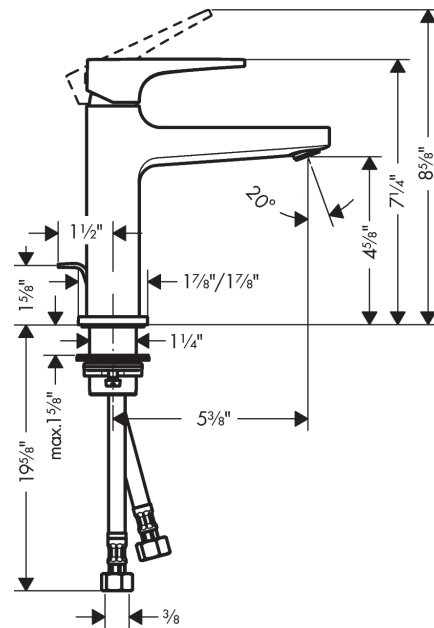

#### Features

- consists of: Single-handle faucet
- Aerated spray
- Flow: 1.2 GPM (4.5 L/Min)
- Ceramic cartridge
- Includes pop-up drain

### Scale drawing