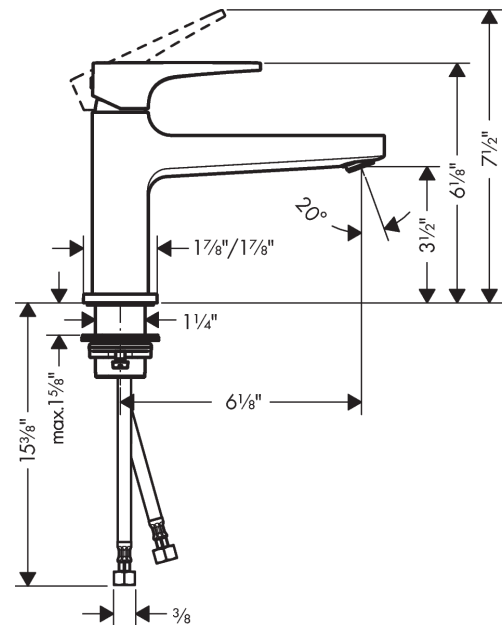

Metropol
Single-Hole Faucet 100 with Loop Handle, 1.2 GPM
 Finishes : **brushed nickel** Part no. : **74505821**

Description

Features

- consists of: Single-handle faucet
- Aerated spray
- Flow: 1.2 GPM (4.5 L/Min)
- Ceramic cartridge

Item details

List Price

Technology

Compliance

Product image

Scale drawing

Metropol
Single-Hole Faucet 100 with Loop Handle, 1.2 GPM
 Finishes : **brushed nickel** Part no. : **74505821**

Exploded drawing

Year of production: >10/17

Metropol
Single-Hole Faucet 100 with Loop Handle, 1.2 GPM
 Finishes : **brushed nickel** Part no. : **74505821**

Spare parts list

Year of production: >10/17

Pos.	Description	Part no.	Price	PU
1	handle	93009820	-	1
2	screw cover	95704000	-	1
3	flange	92625820	-	1
4	nut	92689000	-	1
5	O-ring 27x1,5	92527000	-	1
6	O-ring 25x1,5	98146000	-	1
7	cartridge, assy	95973001	-	1
8	seal	98865000	-	1
9	adapter for cartridge	92628000	-	1
10	adapter for cartridge	98866000	-	1
11	O-ring 23x2	98398000	-	1
12	aerator M22x1	93098000	-	1
13	service tool	95661000	-	1
14	O-ring 32x1,5	92936000	-	1
15	escutcheon	93048820	-	1
16	flat seal	98749000	-	1
17	fixing set (Ø 32)	13961000	-	1
18	lever collar	97548000	-	1
19	connection hose 23½" M8x0,75 3/8"	98600001	-	1