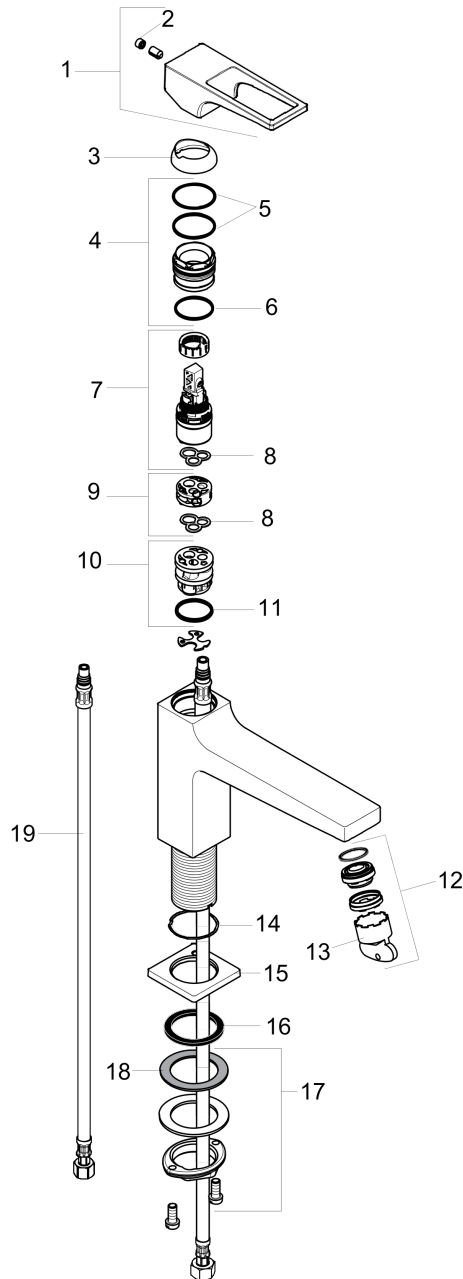

Metropol
Single-Hole Faucet 100 with Loop Handle, 1.2 GPM
 Finishes : **brushed nickel** Part no. : **74505821**

Description

Features

- consists of: Single-handle faucet
- Aerated spray
- Flow: 1.2 GPM (4.5 L/Min)
- Ceramic cartridge

Item details

List Price

Technology

Compliance

Product image

Scale drawing

Metropol
Single-Hole Faucet 100 with Loop Handle, 1.2 GPM
 Finishes : **brushed nickel** Part no. : **74505821**

Exploded drawing

Year of production: >10/17

Metropol
Single-Hole Faucet 100 with Loop Handle, 1.2 GPM
 Finishes : **brushed nickel** Part no. : **74505821**

Spare parts list

Year of production: >10/17

Pos.	Description	Part no.	Price	PU
1	handle	93009820	-	1
2	screw cover	95704000	-	1
3	flange	92625820	-	1
4	nut	92689000	-	1
5	O-ring 27x1,5	92527000	-	1
6	O-ring 25x1,5	98146000	-	1
7	cartridge, assy	95973001	-	1
8	seal	98865000	-	1
9	adapter for cartridge	92628000	-	1
10	adapter for cartridge	98866000	-	1
11	O-ring 23x2	98398000	-	1
12	aerator M22x1	93098000	-	1
13	service tool	95661000	-	1
14	O-ring 32x1,5	92936000	-	1
15	escutcheon	93048820	-	1
16	flat seal	98749000	-	1
17	fixing set (Ø 32)	13961000	-	1
18	lever collar	97548000	-	1
19	connection hose 23½" M8x0,75 3/8"	98600001	-	1