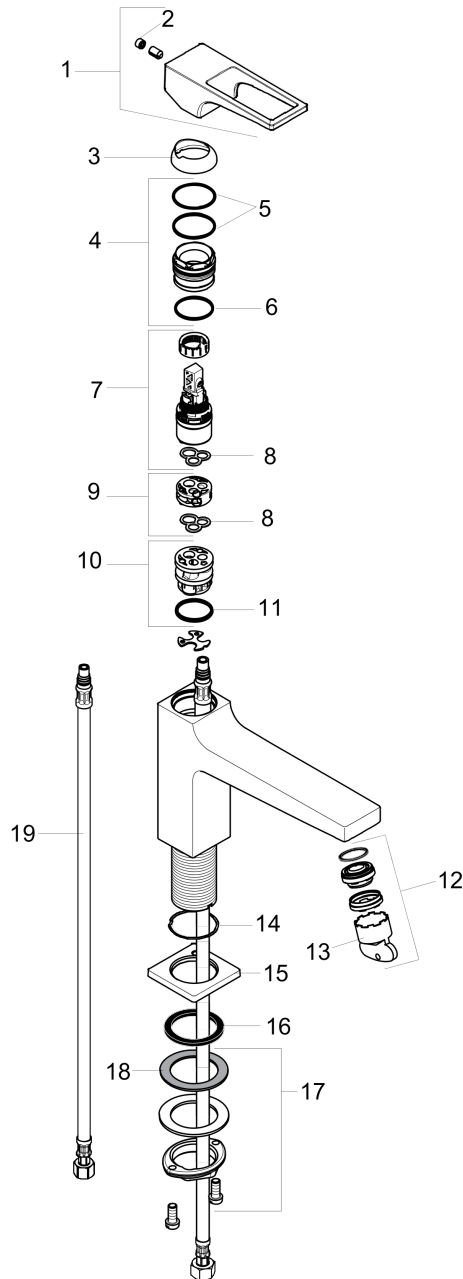

Metropol
Single-Hole Faucet 100 with Loop Handle, 1.2 GPM
 Finishes : **chrome** Part no. : **74505001**

Description

Features

- consists of: Single-handle faucet
- Aerated spray
- Flow: 1.2 GPM (4.5 L/Min)
- Ceramic cartridge

Item details

List Price

Technology

Compliance

Product image

Scale drawing

Metropol
Single-Hole Faucet 100 with Loop Handle, 1.2 GPM
 Finishes : **chrome** Part no. : **74505001**

Exploded drawing

Year of production: >10/17

Metropol
Single-Hole Faucet 100 with Loop Handle, 1.2 GPM
 Finishes : **chrome** Part no. : **74505001**

Spare parts list

Year of production: >10/17

Pos.	Description	Part no.	Price	PU
1	handle	93009000	-	1
2	screw cover	95704000	-	1
3	flange	92625000	-	1
4	nut	92689000	-	1
5	O-ring 27x1,5	92527000	-	1
6	O-ring 25x1,5	98146000	-	1
7	cartridge, assy	95973001	-	1
8	seal	98865000	-	1
9	adapter for cartridge	92628000	-	1
10	adapter for cartridge	98866000	-	1
11	O-ring 23x2	98398000	-	1
12	aerator M22x1	93098000	-	1
13	service tool	95661000	-	1
14	O-ring 32x1,5	92936000	-	1
15	escutcheon	93048000	-	1
16	flat seal	98749000	-	1
17	fixing set (Ø 32)	13961000	-	1
18	lever collar	97548000	-	1
19	connection hose 23½" M8x0,75 3/8"	98600001	-	1