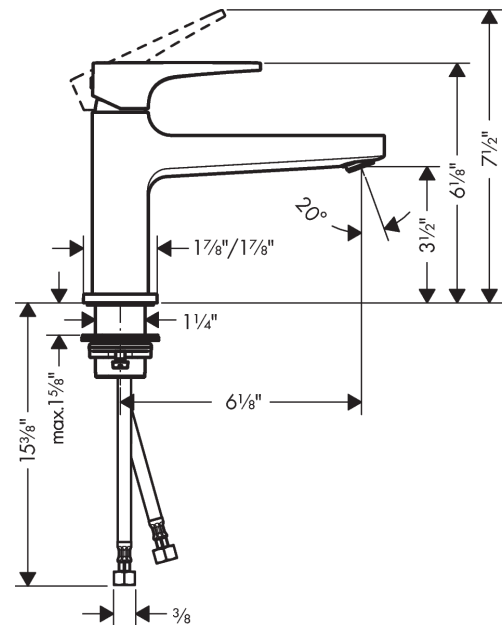

Metropol
Single-Hole Faucet 100 with Loop Handle, 1.2 GPM
 Finishes : **chrome** Part no. : **74505001**

Description

Features

- consists of: Single-handle faucet
- Aerated spray
- Flow: 1.2 GPM (4.5 L/Min)
- Ceramic cartridge

Item details

List Price

Technology

Compliance

Product image

Scale drawing

Metropol
Single-Hole Faucet 100 with Loop Handle, 1.2 GPM
 Finishes : **chrome** Part no. : **74505001**

Exploded drawing

Year of production: >10/17

Metropol
Single-Hole Faucet 100 with Loop Handle, 1.2 GPM
 Finishes : **chrome** Part no. : **74505001**

Spare parts list

Year of production: >10/17

Pos.	Description	Part no.	Price	PU
1	handle	93009000	-	1
2	screw cover	95704000	-	1
3	flange	92625000	-	1
4	nut	92689000	-	1
5	O-ring 27x1,5	92527000	-	1
6	O-ring 25x1,5	98146000	-	1
7	cartridge, assy	95973001	-	1
8	seal	98865000	-	1
9	adapter for cartridge	92628000	-	1
10	adapter for cartridge	98866000	-	1
11	O-ring 23x2	98398000	-	1
12	aerator M22x1	93098000	-	1
13	service tool	95661000	-	1
14	O-ring 32x1,5	92936000	-	1
15	escutcheon	93048000	-	1
16	flat seal	98749000	-	1
17	fixing set (Ø 32)	13961000	-	1
18	lever collar	97548000	-	1
19	connection hose 23½" M8x0,75 3/8"	98600001	-	1