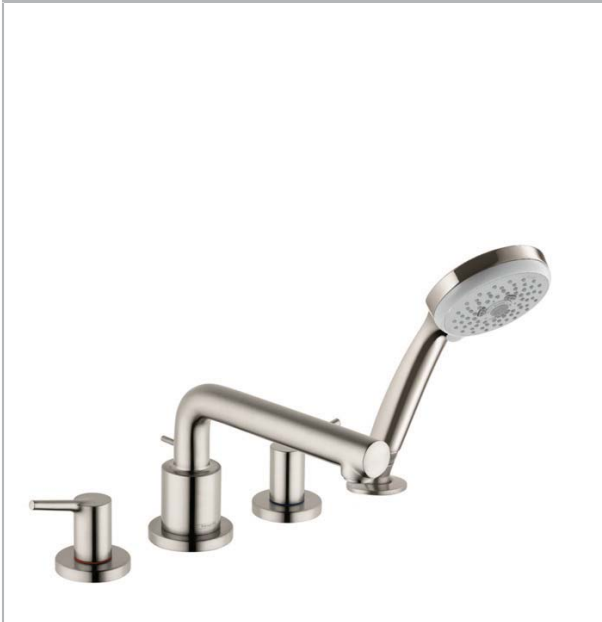

Talis S
4-Hole Roman Tub Set Trim with 1.8 GPM Handshower
Finishes : brushed nickel   Part no. : 72414821

Description

Features

- consists of: 4-Hole Roman tub filler trim, Handshower, Handshower holder
- 90° ceramic valves
- Integrated double backflow prevention

Item details

Technology

Compliance

Product image