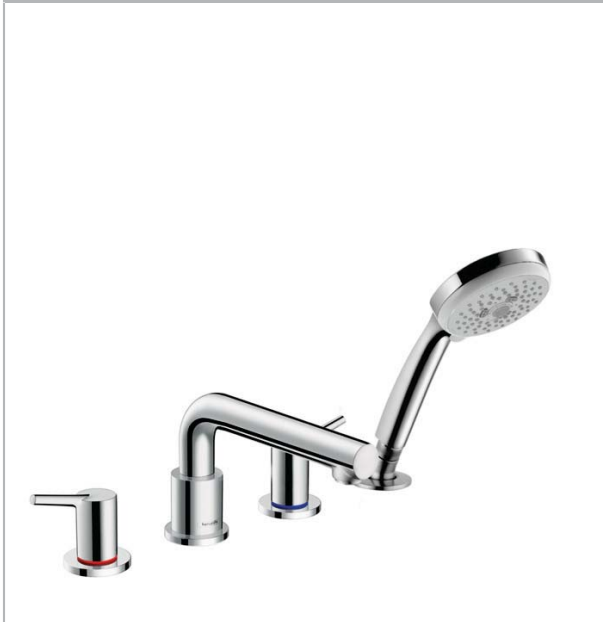

Talis S
4-Hole Roman Tub Set Trim with 1.8 GPM Handshower
Finishes : **chrome**   Part no. : **72414001**

Description

Features

- consists of: 4-Hole Roman tub filler trim, Handshower, Handshower holder
- 90° ceramic valves
- Integrated double backflow prevention

Item details

Technology

Compliance

Product image