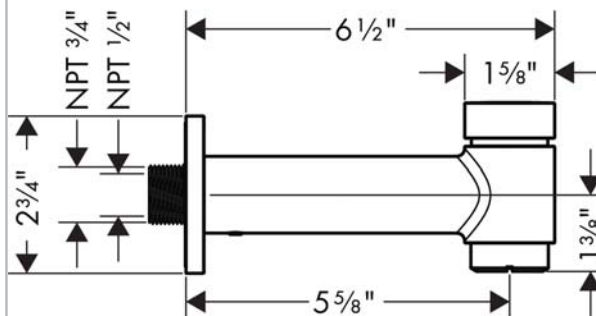

Talis S

Tube Spout with Diverter

Finishes : brushed nickel

Part no. : 72411821

Description

Features

- Solid brass

Item details

Compliance

Product image

Scale drawing

Talis S

Tube Spout with Diverter

Finishes : **brushed nickel**

Part no. : **72411821**

Exploded drawing