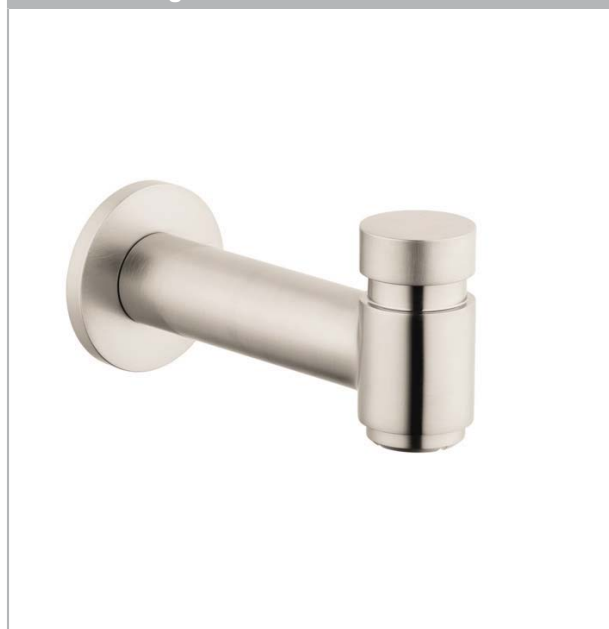

Talis S

Tube Spout with Diverter

Finishes : brushed nickel

Part no. : 72411821

Description

Features

- Solid brass

Item details

Compliance

Product image

Scale drawing

Talis S

Tube Spout with Diverter

Finishes : **brushed nickel**

Part no. : **72411821**

Exploded drawing