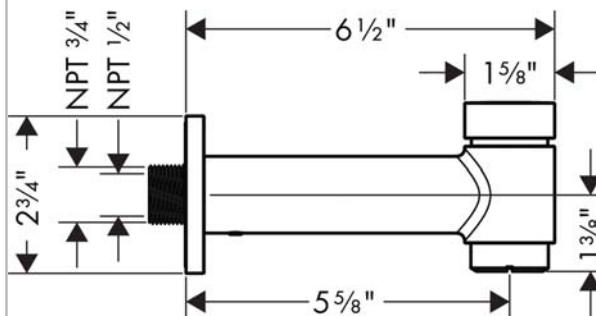

Talis S
Tube Spout with Diverter
 Finishes : **chrome** Part no. : **72411001**

Description

Features

- Solid brass

Item details

Compliance

Product image

Scale drawing

Talis S
Tube Spout with Diverter
Finishes : **chrome** Part no. : **72411001**

Exploded drawing

Year of production: >11/16

Talis S

Tub Spout with Diverter

Finishes : **chrome** Part no. : **72411001**

Spare parts list

Year of production: >11/16

Pos.	Description	Part no.	Price	PU
1	connecting thread	96472001	-	1
2	O-ring 16x2,5	98134000	-	1