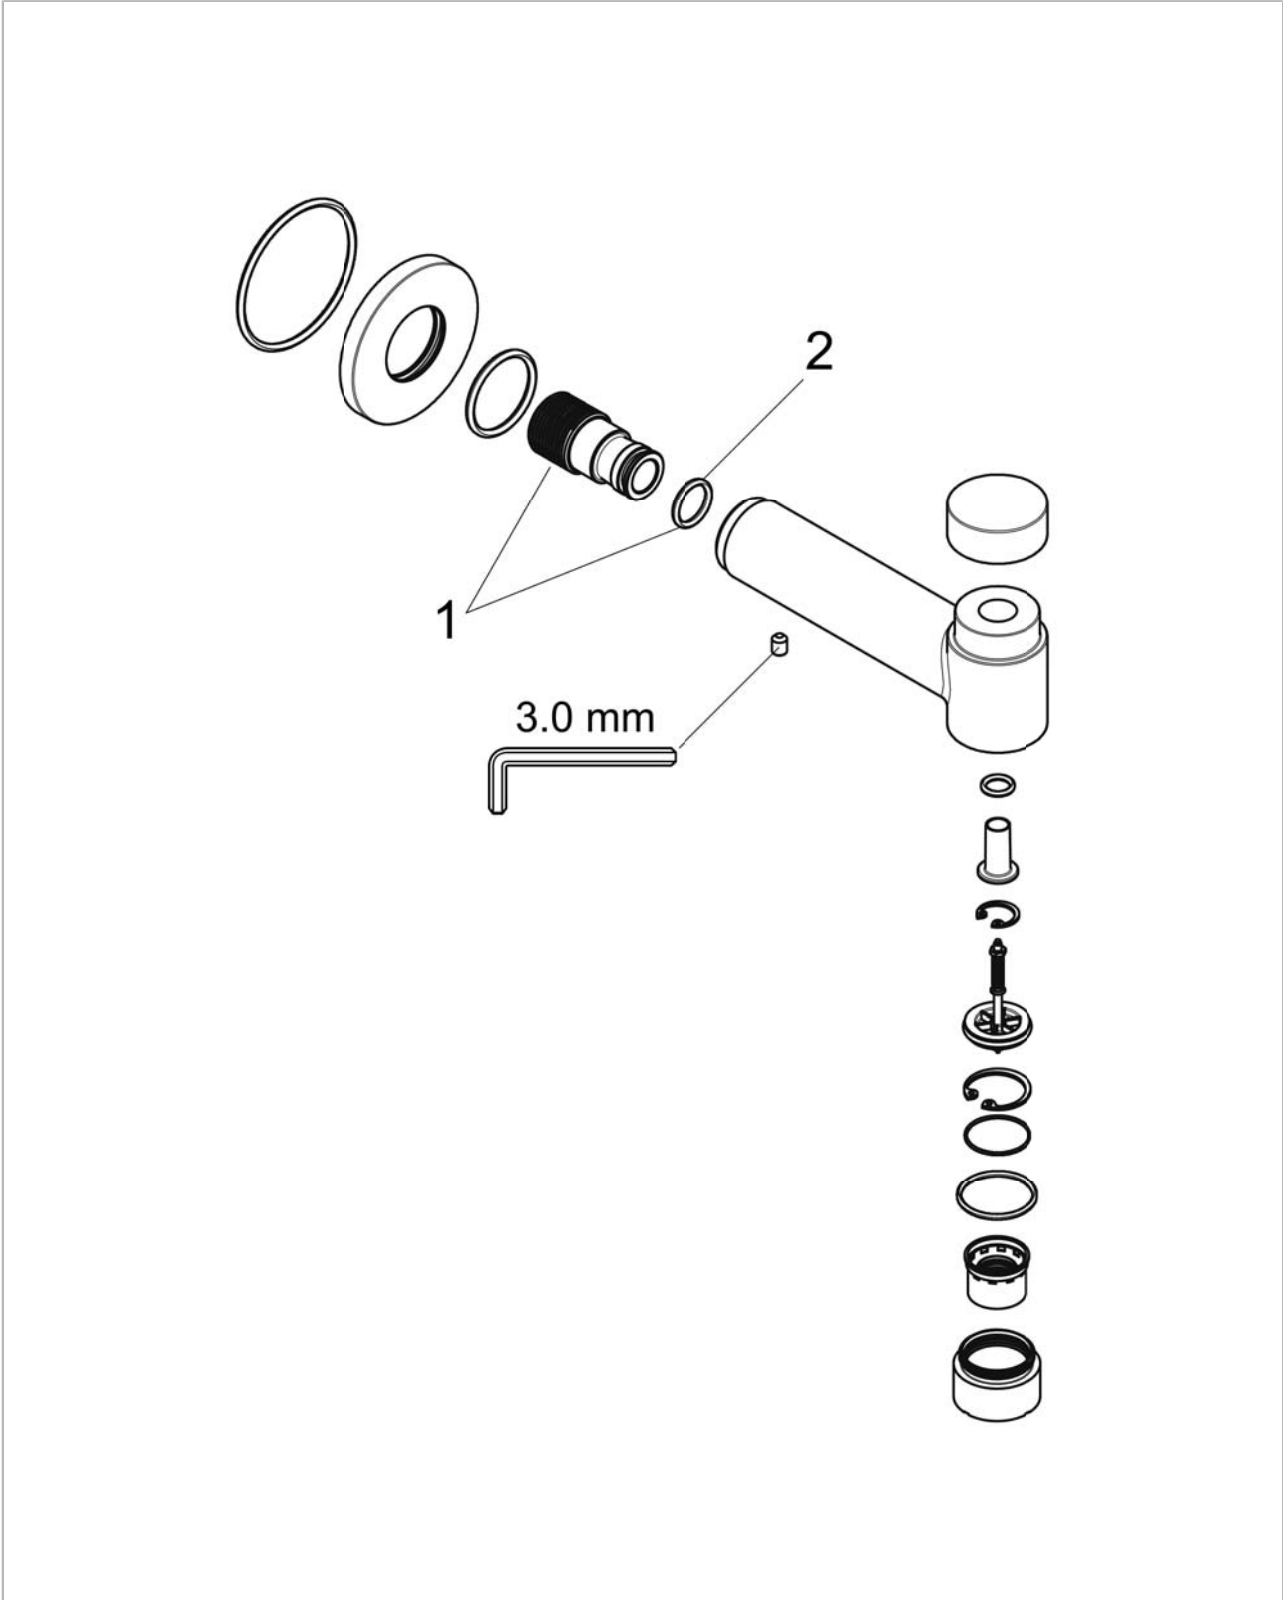

Talis S
Tube Spout with Diverter
 Finishes : **chrome** Part no. : **72411001**

Description

Features

- Solid brass

Item details

Compliance

Product image

Scale drawing

Talis S
Tube Spout with Diverter
Finishes : **chrome** Part no. : **72411001**

Exploded drawing

Year of production: >11/16

Talis S

Tub Spout with Diverter

Finishes : **chrome** Part no. : **72411001**

Spare parts list

Year of production: >11/16

Pos.	Description	Part no.	Price	PU
1	connecting thread	96472001	-	1
2	O-ring 16x2,5	98134000	-	1