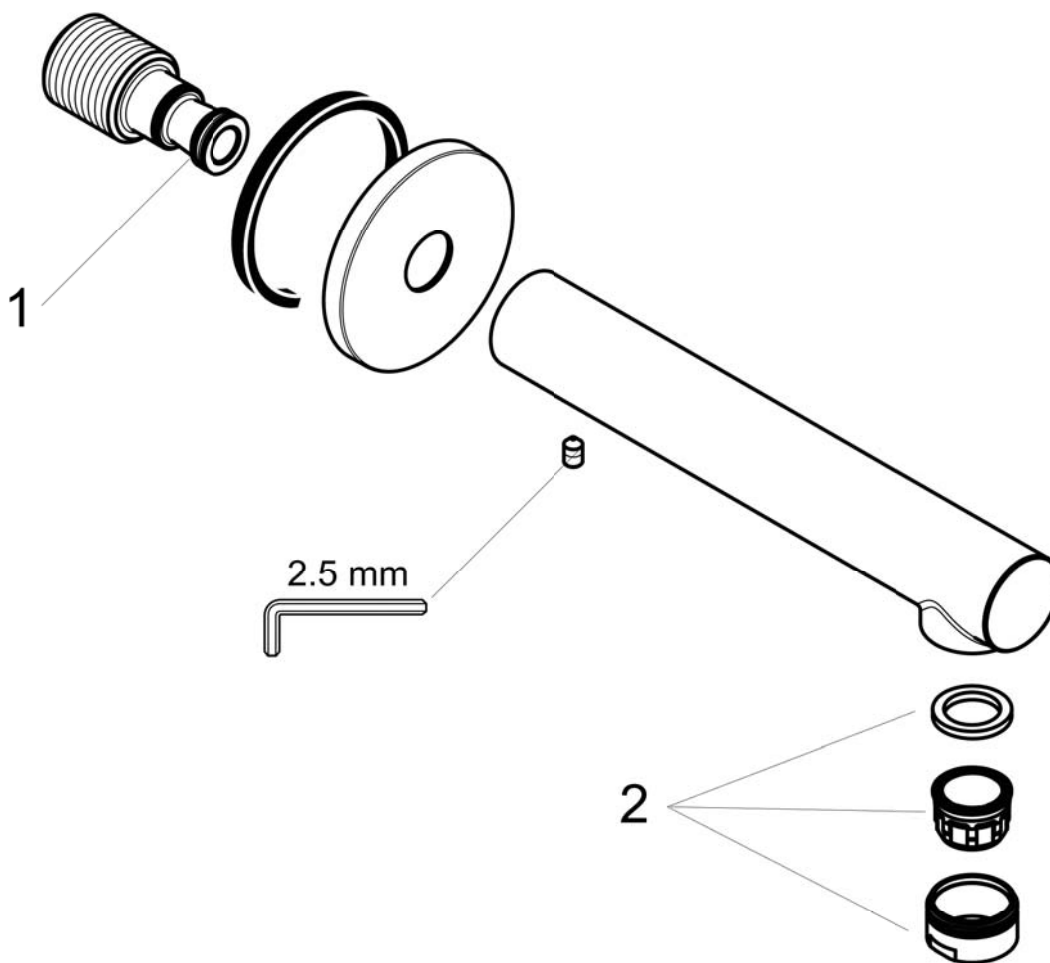

Talis S

Tub Spout

Finishes : **brushed nickel** Part no. : **72410821**

Description

Features

- Solid brass

Item details

Compliance

Product image

Scale drawing

Talis S

Tube Spout

Finishes : brushed nickel

Part no. : 72410821

Exploded drawing

Year of production: 11/16 - 03/17

Talis S

Tub Spout

Finishes : **brushed nickel** Part no. : **72410821**

Spare parts list

Year of production: **11/16 - 03/17**

| Pos. | Description | Part no. | Price | PU |
|------|--------------------------|----------|-------|----|
| 1 | O-ring 13x2 | 98128000 | - | 1 |
| 2 | aerator M24x1 (30 l/min) | 96512000 | - | 1 |