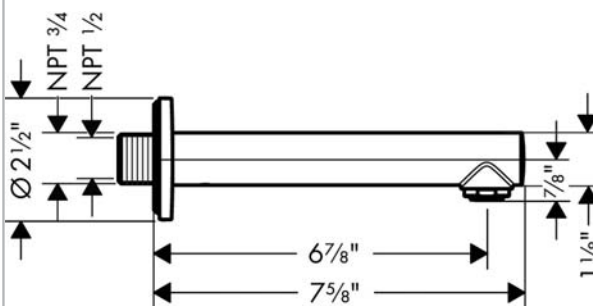

Talis S

Tub Spout

Finishes : **brushed nickel** Part no. : **72410821**

Description

Features

- Solid brass

Item details

Compliance

Product image

Scale drawing

Talis S

Tube Spout

Finishes : brushed nickel

Part no. : 72410821

Exploded drawing

Year of production: 11/16 - 03/17

Talis S

Tub Spout

Finishes : **brushed nickel** Part no. : **72410821**

Spare parts list

Year of production: **11/16 - 03/17**

| Pos. | Description | Part no. | Price | PU |
|------|--------------------------|----------|-------|----|
| 1 | O-ring 13x2 | 98128000 | - | 1 |
| 2 | aerator M24x1 (30 l/min) | 96512000 | - | 1 |