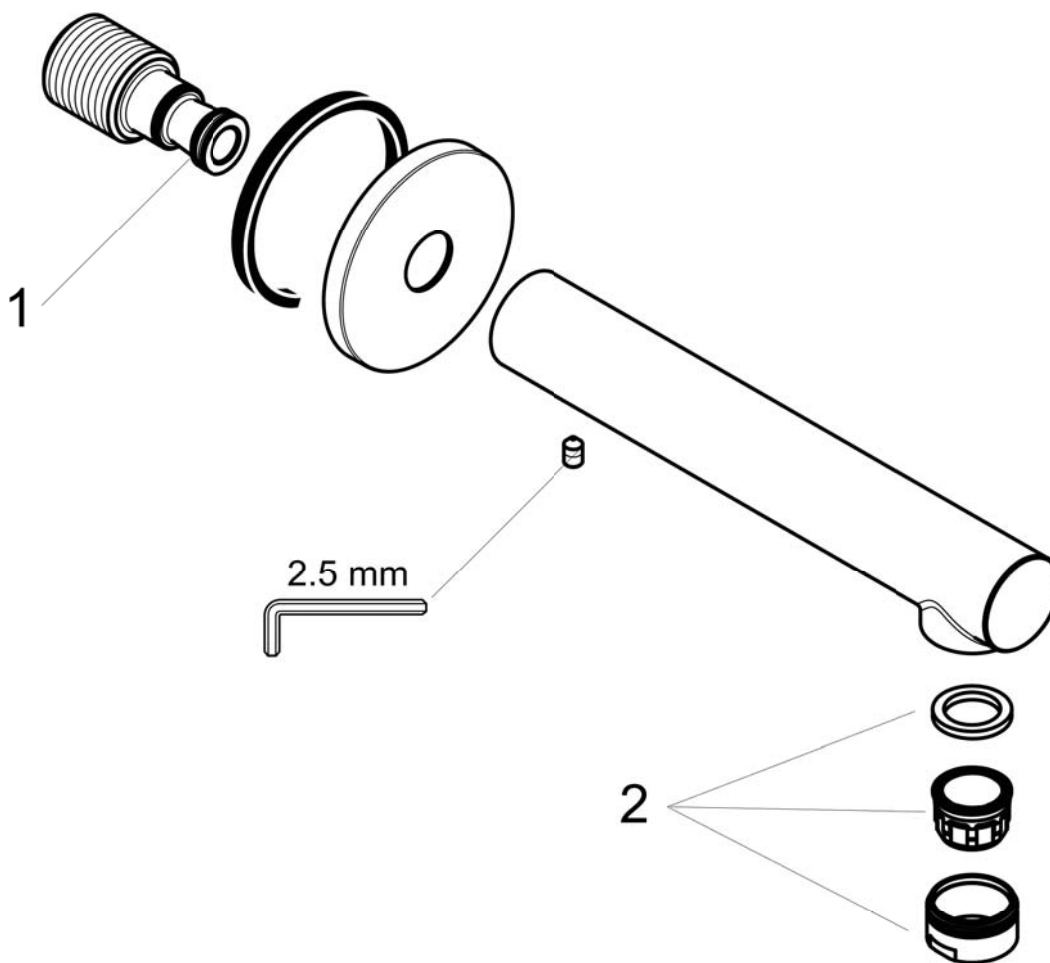

Talis S
Tube Spout
 Finishes : **chrome** Part no. : **72410001**

Description

Features

- Solid brass

Item details

Compliance

Product image

Scale drawing

Talis S
Tub Spout
Finishes : chrome Part no. : 72410001

Exploded drawing

Year of production: 11/16 - 03/17

Talis S
Tub Spout
 Finishes : **chrome** Part no. : **72410001**

Spare parts list

Year of production: **11/16 - 03/17**

Pos.	Description	Part no.	Price	PU
1	O-ring 13x2	98128000	-	1
2	aerator M24x1 (30 l/min)	96512000	-	1