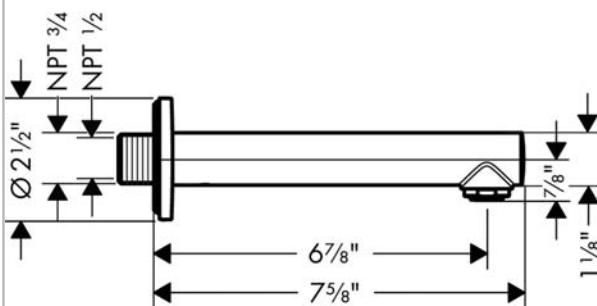

Talis S
Tube Spout
 Finishes : **chrome** Part no. : **72410001**

Description

Features

- Solid brass

Item details

Compliance

Product image

Scale drawing

Talis S
Tub Spout
Finishes : chrome Part no. : 72410001

Exploded drawing

Year of production: 11/16 - 03/17

Talis S
Tub Spout
 Finishes : **chrome** Part no. : **72410001**

Spare parts list

Year of production: **11/16 - 03/17**

Pos.	Description	Part no.	Price	PU
1	O-ring 13x2	98128000	-	1
2	aerator M24x1 (30 l/min)	96512000	-	1