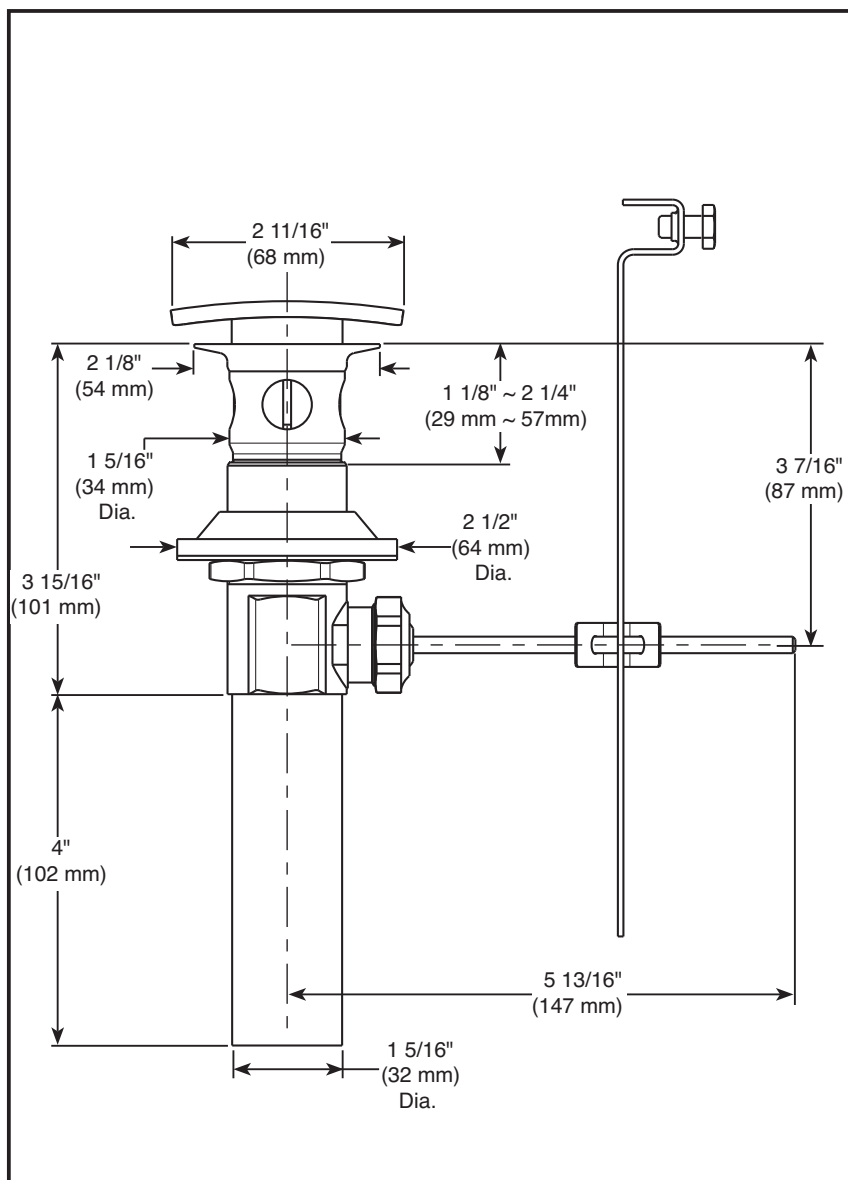

72177 ▲

Submitted Model No.: _____

Specific Features: _____

▲ Designate proper finish suffix

Delta reserves the right (1) to make changes in specifications and materials, and (2) to change or discontinue models, both without notice or obligation. Dimensions are for reference only. See current full-line price book or www.deltafaucet.com for finish options and product availability.

DSP-L-72177 Rev. A

SQUARE POP-UP ASSEMBLY

■ Pop-up Assembly With Overflow Holes

STANDARD SPECIFICATIONS:

- All metal construction pop-up assembly.
- Tailpiece chrome plated for all finishes.
- For use with sinks with overflow.