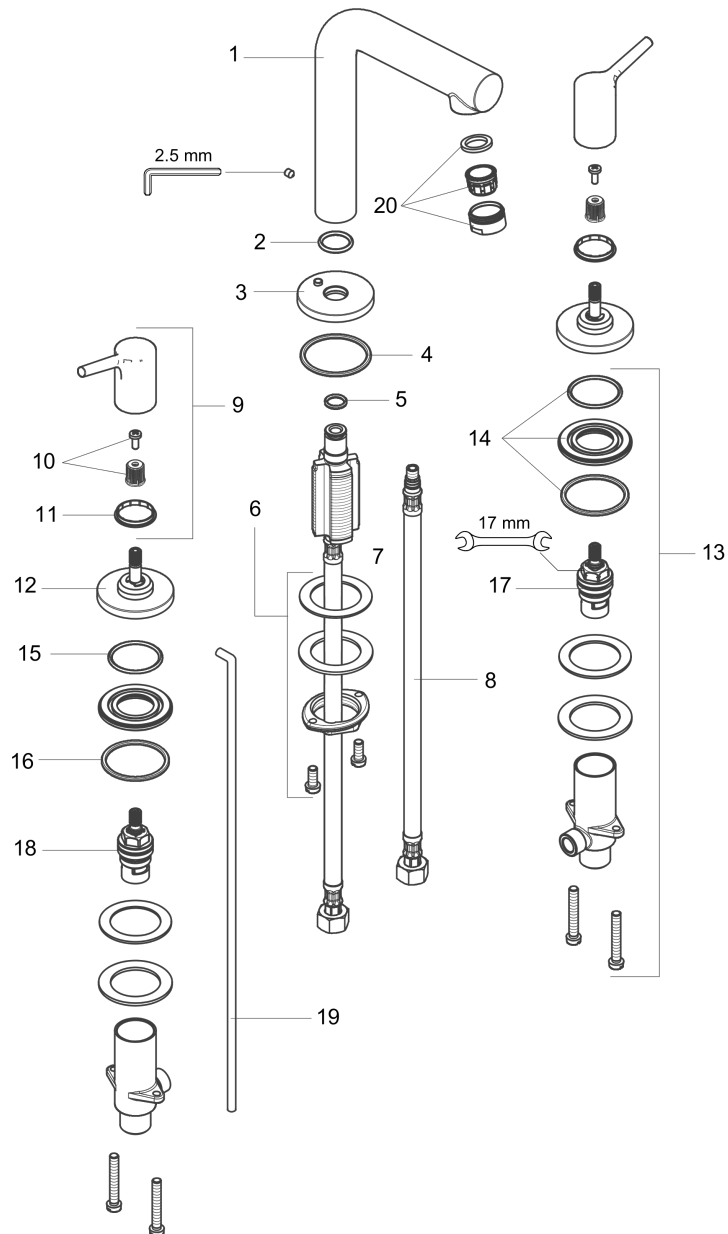

Talis S
Widespread Faucet 150 with Pop-Up Drain, 1.2 GPM
 Finishes : **brushed nickel** Part no. : **72130821**

Exploded drawing

Year of production: >11/16

Talis S

Widespread Faucet 150 with Pop-Up Drain, 1.2 GPM

Finishes : **brushed nickel** Part no. : **72130821**

Spare parts list

Year of production: >11/16

Pos.	Description	Part no.	Price	PU
1	spout cpl.	92769820	-	1
2	O-ring 18x2,5	98139000	-	1
3	escutcheon Ø 53 mm	95272820	-	1
4	O-ring	92768000	-	1
5	O-ring 11x2	98127000	-	1
6	fixing set (Ø 32)	13961000	-	1
7	lever collar	97548000	-	1
8	connection hose 450 mm M8x0,75 G3/8	97206000	-	1
9	handle	92770820	-	1
10	handle fixing set	98932000	-	1
11	set of color-rings cold / hot water	92225000	-	1
12	escutcheon Ø 52 mm	97285000	-	1
13	stop valve cpl.	97357001	-	1
14	nut	92854000	-	1
15	O-Ring 32x2,5	96364000	-	1
16	O-ring 40x3	92634000	-	1
17	shut off unit left closing	94008000	-	1
18	shut off unit right closing	94009000	-	1
19	pull rod	94083820	-	1
20	aerator M24x1 (4,5 l/min)	92877820	-	1
a	pop up waste	88509820	-	1