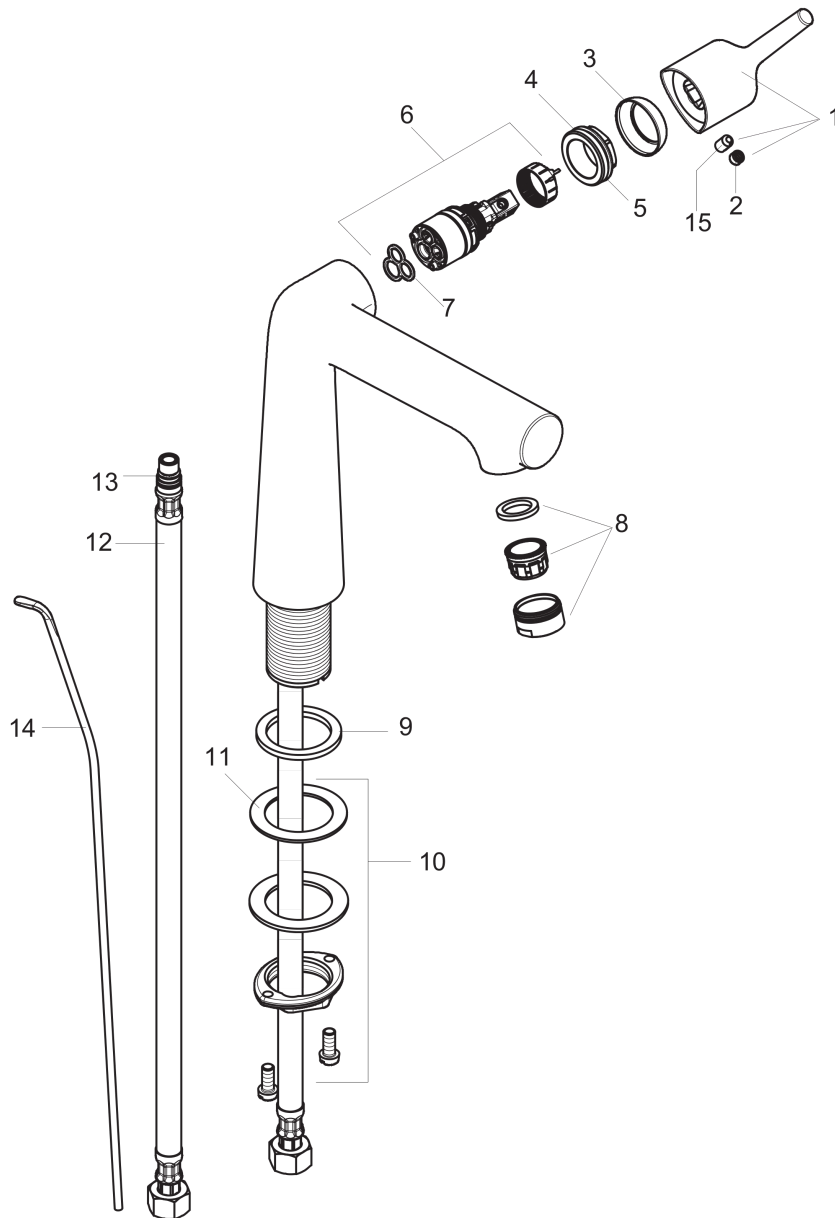

Talis S
Single-Hole Faucet 140 with Pop-Up Drain, 1.2 GPM
 Finishes : **brushed nickel** Part no. : **72113821**

Description

Features

- Aerated spray
- Flow: 1.2 GPM (4.5 L/Min)
- Ceramic cartridge
- Includes pop-up drain

Item details

List Price

Technology

Compliance

Product image

Scale drawing

Talis S
Single-Hole Faucet 140 with Pop-Up Drain, 1.2 GPM
Finishes : **brushed nickel** Part no. : **72113821**

Exploded drawing

Year of production: >09/16

Talis S

Single-Hole Faucet 140 with Pop-Up Drain, 1.2 GPM

Finishes : **brushed nickel** Part no. : **72113821**

Spare parts list

Year of production: >09/16

Pos.	Description	Part no.	Price	PU
1	handle	92771820	-	1
2	screw cover	95704000	-	1
3	flange	95493820	-	1
4	nut	95178000	-	1
5	O-ring 24x2	98388000	-	1
6	cartridge, assy	95973001	-	1
7	seal	98865000	-	1
8	aerator M24x1 (4,5 l/min)	92812820	-	1
9	flat seal	98749000	-	1
10	fixing set (Ø 32)	13961000	-	1
11	lever collar	97548000	-	1
12	connection hose 23½" M10x1 3/8"	14099001	-	1
13	O-ring 8x1,75	97827000	-	1
14	pull rod	96657820	-	1
15	hollow set screw M6x10 DIN 916	96029000	-	1
a	fixation extension 35 mm	13898000	-	1
b	pop up waste	88509820	-	1