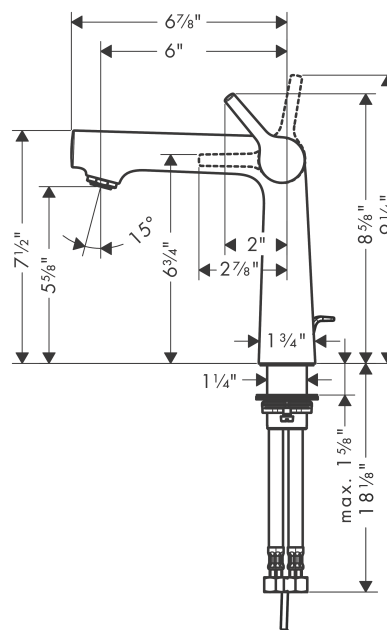

Talis S
Single-Hole Faucet 140 with Pop-Up Drain, 1.2 GPM
 Finishes : **brushed nickel** Part no. : **72113821**

Description

Features

- Aerated spray
- Flow: 1.2 GPM (4.5 L/Min)
- Ceramic cartridge
- Includes pop-up drain

Item details

List Price

Technology

Compliance

Product image

Scale drawing

Talis S
Single-Hole Faucet 140 with Pop-Up Drain, 1.2 GPM
Finishes : **brushed nickel** Part no. : **72113821**

Exploded drawing

Year of production: >09/16

Talis S

Single-Hole Faucet 140 with Pop-Up Drain, 1.2 GPM

Finishes : **brushed nickel** Part no. : **72113821**

Spare parts list

Year of production: >09/16

Pos.	Description	Part no.	Price	PU
1	handle	92771820	-	1
2	screw cover	95704000	-	1
3	flange	95493820	-	1
4	nut	95178000	-	1
5	O-ring 24x2	98388000	-	1
6	cartridge, assy	95973001	-	1
7	seal	98865000	-	1
8	aerator M24x1 (4,5 l/min)	92812820	-	1
9	flat seal	98749000	-	1
10	fixing set (Ø 32)	13961000	-	1
11	lever collar	97548000	-	1
12	connection hose 23½" M10x1 3/8"	14099001	-	1
13	O-ring 8x1,75	97827000	-	1
14	pull rod	96657820	-	1
15	hollow set screw M6x10 DIN 916	96029000	-	1
a	fixation extension 35 mm	13898000	-	1
b	pop up waste	88509820	-	1