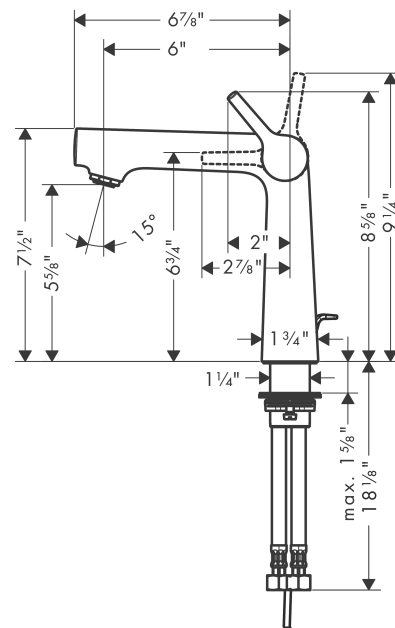

## Scale drawing

**Talis S**  
**Single-Hole Faucet 140 with Pop-Up Drain, 1.2 GPM**  
Finishes : **chrome**    Part no. : **72113001**

## Exploded drawing

Year of production: >09/16

**Talis S**  
**Single-Hole Faucet 140 with Pop-Up Drain, 1.2 GPM**  
 Finishes : **chrome** Part no. : **72113001**

## Spare parts list

Year of production: >09/16

Pos.	Description	Part no.	Price	PU
1	handle	92771000	-	1
2	screw cover	95704000	-	1
3	flange	95493000	-	1
4	nut	95178000	-	1
5	O-ring 24x2	98388000	-	1
6	cartridge, assy	95973001	-	1
7	seal	98865000	-	1
8	aerator M24x1 (4,5 l/min)	92812000	-	1
9	flat seal	98749000	-	1
10	fixing set (Ø 32)	13961000	-	1
11	lever collar	97548000	-	1
12	connection hose 23½" M10x1 3/8"	14099001	-	1
13	O-ring 8x1,75	97827000	-	1
14	pull rod	96657000	-	1
15	hollow set screw M6x10 DIN 916	96029000	-	1
a	pop up waste	88509000	-	1
b	fixation extension 35 mm	13898000	-	1