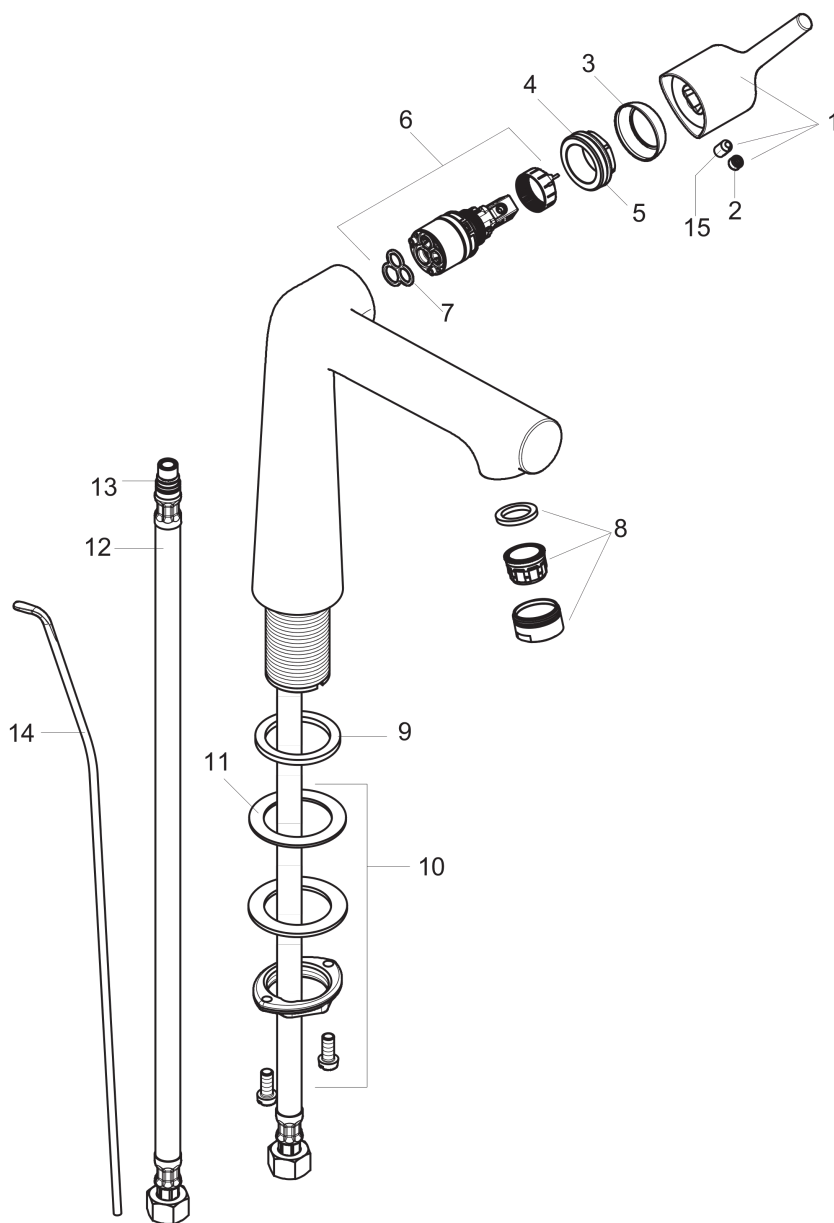

## Product image

## Scale drawing

**Talis S**  
**Single-Hole Faucet 140 with Pop-Up Drain, 1.2 GPM**  
Finishes : **chrome**    Part no. : **72113001**

## Exploded drawing

Year of production: >09/16

**Talis S**  
**Single-Hole Faucet 140 with Pop-Up Drain, 1.2 GPM**  
 Finishes : **chrome** Part no. : **72113001**

## Spare parts list

Year of production: >09/16

Pos.	Description	Part no.	Price	PU
1	handle	92771000	-	1
2	screw cover	95704000	-	1
3	flange	95493000	-	1
4	nut	95178000	-	1
5	O-ring 24x2	98388000	-	1
6	cartridge, assy	95973001	-	1
7	seal	98865000	-	1
8	aerator M24x1 (4,5 l/min)	92812000	-	1
9	flat seal	98749000	-	1
10	fixing set (Ø 32)	13961000	-	1
11	lever collar	97548000	-	1
12	connection hose 23½" M10x1 3/8"	14099001	-	1
13	O-ring 8x1,75	97827000	-	1
14	pull rod	96657000	-	1
15	hollow set screw M6x10 DIN 916	96029000	-	1
a	pop up waste	88509000	-	1
b	fixation extension 35 mm	13898000	-	1