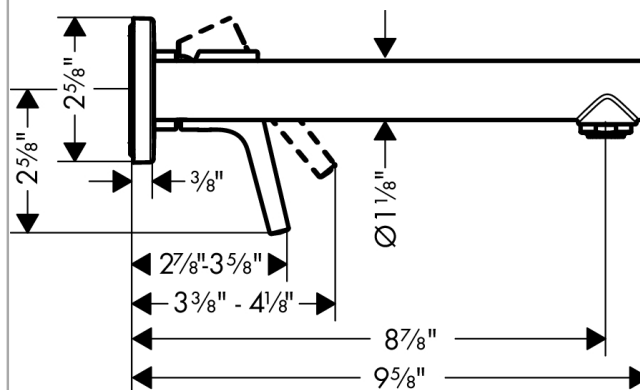

## Scale drawing

**Talis S**  
**Wall-Mounted Single-Handle Faucet Trim, 1.2 GPM**  
Finishes : **brushed nickel**    Part no. : **72111821**