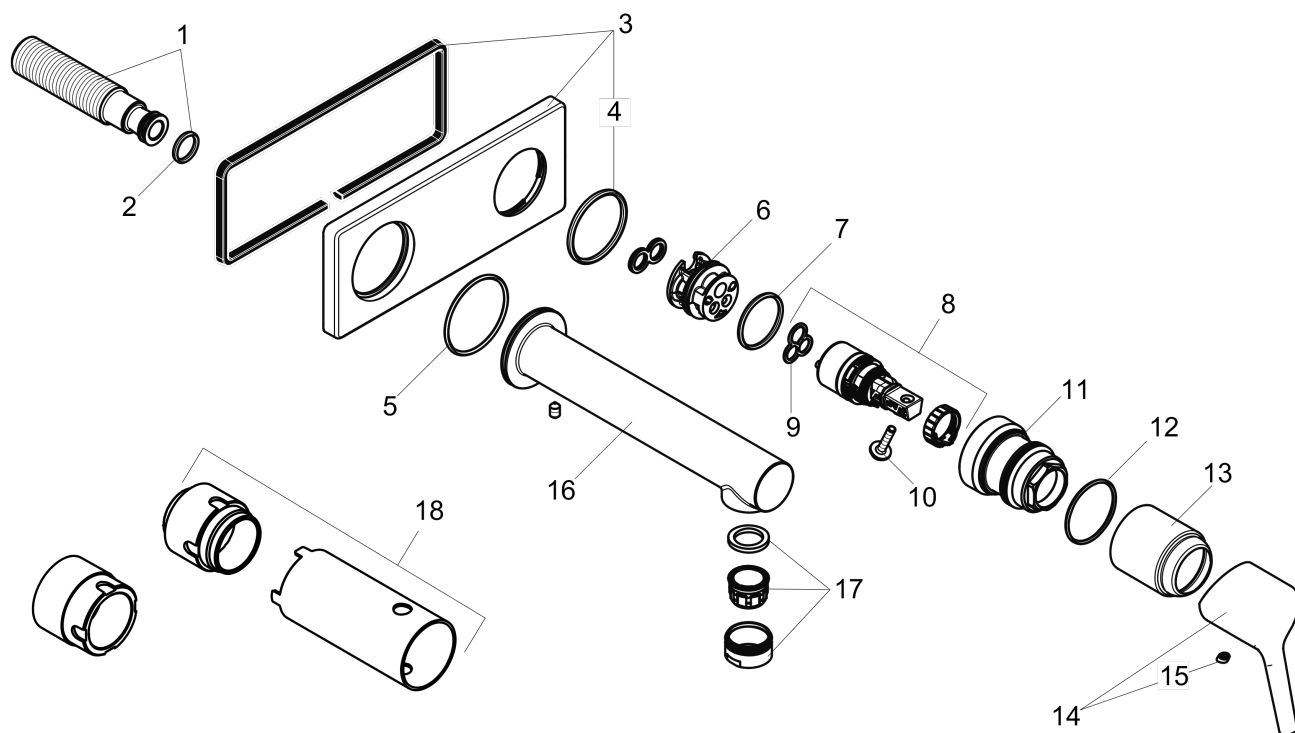

## Product image

## Scale drawing

**Talis S**  
**Wall-Mounted Single-Handle Faucet Trim, 1.2 GPM**  
Finishes : **brushed nickel**    Part no. : **72111821**

## Exploded drawing

Year of production: >10/16

### Spare parts list

Year of production: >10/16

Pos.	Description	Part no.	Price	PU
1	connecting thread G½	95626000	-	1
2	O-ring 13x2	98128000	-	1
3	escutcheon	92649820	-	1
4	O-Ring 36x2,5	98190000	-	1
5	O-ring 39x2	98158000	-	1
6	adapter for cartridge	95634000	-	1
7	O-ring 26x2	98147000	-	1
8	cartridge, assy	97685000	-	1
9	seal	98865000	-	1
10	locking screw for handle	95140000	-	1
11	nut	92658000	-	1
12	O-ring 33x1,5	98164000	-	1
13	flange	92657820	-	1
14	handle	92648820	-	1
15	screw cover	96338000	-	1
16	spout 225 mm	92656820	-	1
17	aerator M24x1 (4,5 l/min)	92812820	-	1
18	extension set 25 mm for 13622180	31971000	-	1