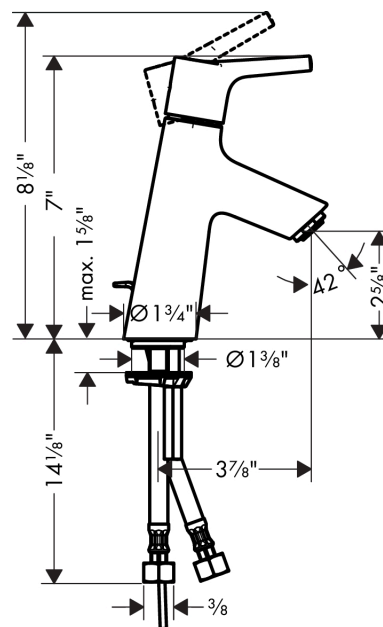

Talis S
Single-Hole Faucet 80 with Pop-Up Drain, 1.2 GPM
 Finishes : **brushed nickel** Part no. : **72010821**

Description

Features

- Aerated spray
- Flow: 1.2 GPM (4.5 L/Min)
- Ceramic cartridge
- Includes pop-up drain

Item details

List Price

Technology

Compliance

Product image

Scale drawing

Talis S
Single-Hole Faucet 80 with Pop-Up Drain, 1.2 GPM
Finishes : **brushed nickel** Part no. : **72010821**

Exploded drawing

Year of production: >08/16

Talis S

Single-Hole Faucet 80 with Pop-Up Drain, 1.2 GPM

Finishes : **brushed nickel** Part no. : **72010821**

Spare parts list

Year of production: >08/16

Pos.	Description	Part no.	Price	PU
1	screw cover	95704000	-	1
2	handle	92626820	-	1
3	flange	92625820	-	1
4	O-ring 27x1,5	92527000	-	1
5	nut	92627000	-	1
6	cartridge, assy	95973001	-	1
7	seal	98865000	-	1
8	adapter for cartridge	92628000	-	1
9	O-ring 23x2	98398000	-	1
10	adapter for cartridge	98866000	-	1
11	pull rod	96657820	-	1
12	O-ring 7x1,5	98422000	-	1
13	screw M8 x 68	97736000	-	1
14	seal Ø 42	98722000	-	1
15	fixing set	96016000	-	1
16	connection hose 18½" M8x0,75 3/8"	96321001	-	1
17	aerator M24x1 (4,5 l/min)	92877820	-	1
a	pop up waste	88509820	-	1