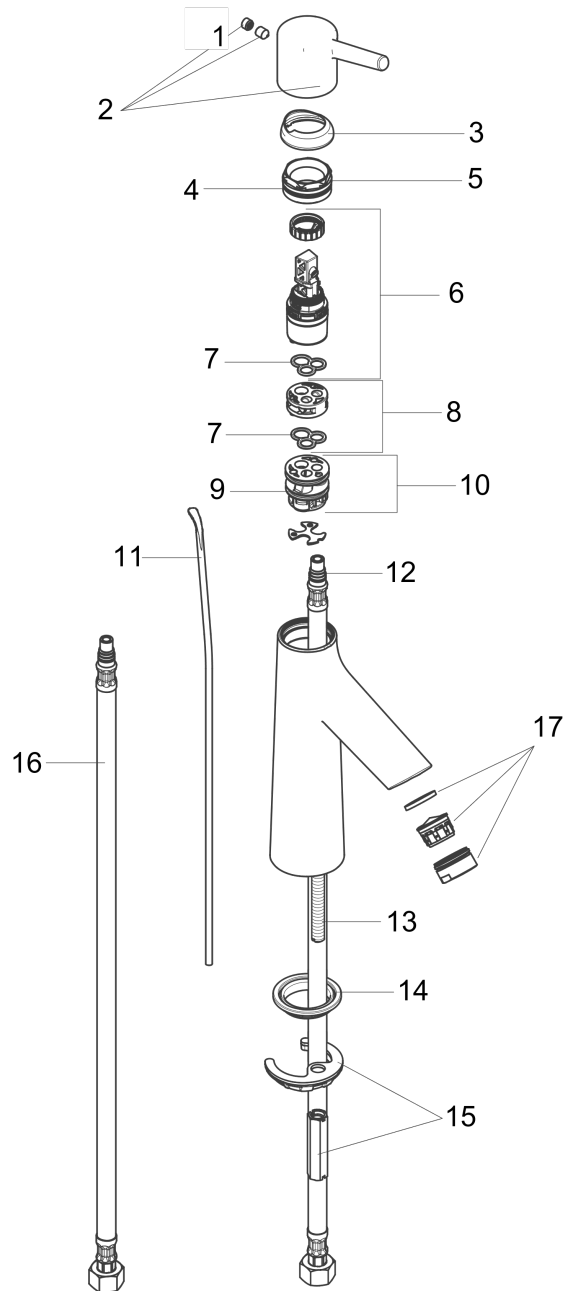

Talis S
Single-Hole Faucet 80 with Pop-Up Drain, 1.2 GPM
 Finishes : **brushed nickel** Part no. : **72010821**

Description

Features

- Aerated spray
- Flow: 1.2 GPM (4.5 L/Min)
- Ceramic cartridge
- Includes pop-up drain

Item details

List Price

Technology

Compliance

Product image

Scale drawing

Talis S
Single-Hole Faucet 80 with Pop-Up Drain, 1.2 GPM
Finishes : **brushed nickel** Part no. : **72010821**

Exploded drawing

Year of production: >08/16

Talis S

Single-Hole Faucet 80 with Pop-Up Drain, 1.2 GPM

Finishes : **brushed nickel** Part no. : **72010821**

Spare parts list

Year of production: >08/16

Pos.	Description	Part no.	Price	PU
1	screw cover	95704000	-	1
2	handle	92626820	-	1
3	flange	92625820	-	1
4	O-ring 27x1,5	92527000	-	1
5	nut	92627000	-	1
6	cartridge, assy	95973001	-	1
7	seal	98865000	-	1
8	adapter for cartridge	92628000	-	1
9	O-ring 23x2	98398000	-	1
10	adapter for cartridge	98866000	-	1
11	pull rod	96657820	-	1
12	O-ring 7x1,5	98422000	-	1
13	screw M8 x 68	97736000	-	1
14	seal Ø 42	98722000	-	1
15	fixing set	96016000	-	1
16	connection hose 18½" M8x0,75 3/8"	96321001	-	1
17	aerator M24x1 (4,5 l/min)	92877820	-	1
a	pop up waste	88509820	-	1