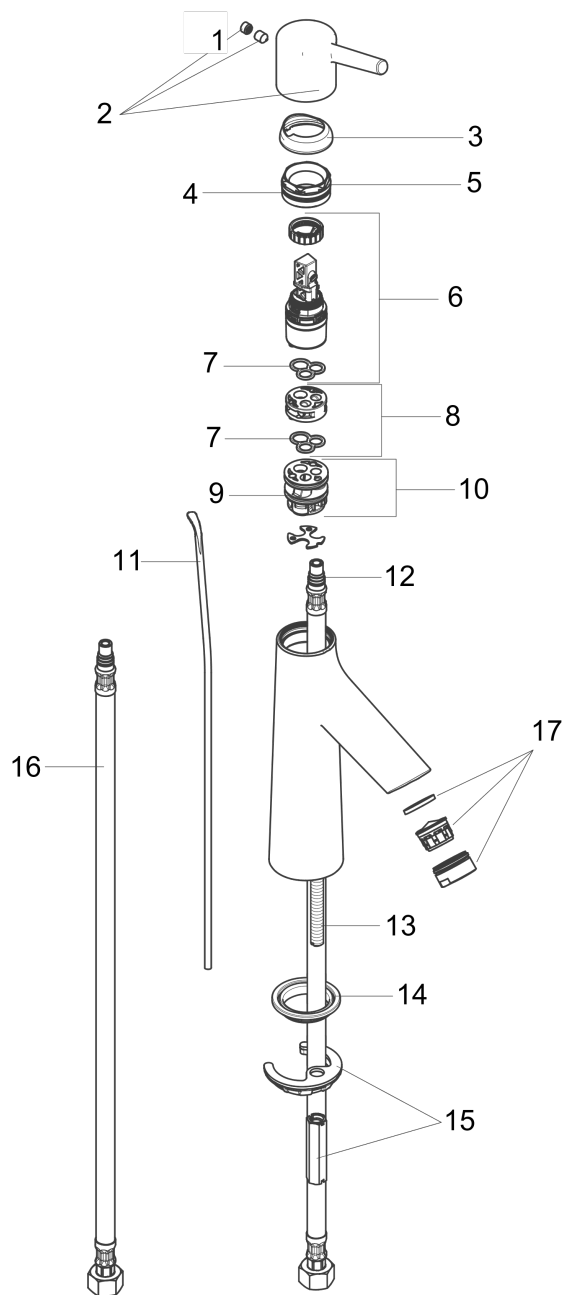

Talis S
Single-Hole Faucet 80 with Pop-Up Drain, 1.2 GPM
 Finishes : **chrome** Part no. : **72010001**

Description

Features

- Aerated spray
- Flow: 1.2 GPM (4.5 L/Min)
- Ceramic cartridge
- Includes pop-up drain

Item details

List Price

Technology

Compliance

Product image

Scale drawing

Talis S
Single-Hole Faucet 80 with Pop-Up Drain, 1.2 GPM
Finishes : **chrome** Part no. : **72010001**

Exploded drawing

Year of production: >08/16

Talis S
Single-Hole Faucet 80 with Pop-Up Drain, 1.2 GPM
 Finishes : **chrome** Part no. : **72010001**

Spare parts list

Year of production: >08/16

Pos.	Description	Part no.	Price	PU
1	screw cover	95704000	-	1
2	handle	92626000	-	1
3	flange	92625000	-	1
4	O-ring 27x1,5	92527000	-	1
5	nut	92627000	-	1
6	cartridge, assy	95973001	-	1
7	seal	98865000	-	1
8	adapter for cartridge	92628000	-	1
9	adapter for cartridge	98866000	-	1
10	O-ring 23x2	98398000	-	1
11	pull rod	96657000	-	1
12	O-ring 7x1,5	98422000	-	1
13	screw M8 x 68	97736000	-	1
14	seal Ø 42	98722000	-	1
15	fixing set	96016000	-	1
16	connection hose 18½" M8x0,75 3/8"	96321001	-	1
17	aerator M24x1 (4,5 l/min)	92877000	-	1
a	pop up waste	88509000	-	1