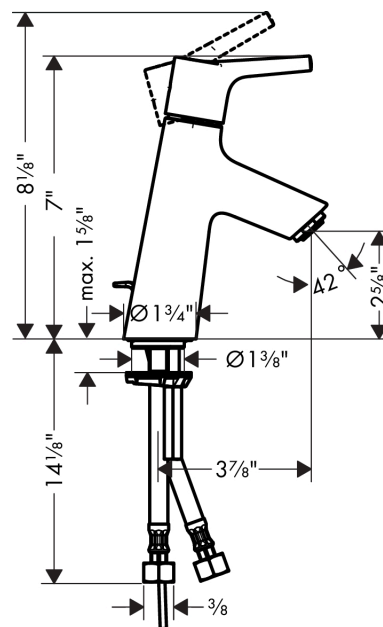

Talis S
Single-Hole Faucet 80 with Pop-Up Drain, 1.2 GPM
 Finishes : **chrome** Part no. : **72010001**

Description

Features

- Aerated spray
- Flow: 1.2 GPM (4.5 L/Min)
- Ceramic cartridge
- Includes pop-up drain

Item details

List Price

Technology

Compliance

Product image

Scale drawing

Talis S
Single-Hole Faucet 80 with Pop-Up Drain, 1.2 GPM
Finishes : **chrome** Part no. : **72010001**

Exploded drawing

Year of production: >08/16

Talis S
Single-Hole Faucet 80 with Pop-Up Drain, 1.2 GPM
 Finishes : **chrome** Part no. : **72010001**

Spare parts list

Year of production: >08/16

Pos.	Description	Part no.	Price	PU
1	screw cover	95704000	-	1
2	handle	92626000	-	1
3	flange	92625000	-	1
4	O-ring 27x1,5	92527000	-	1
5	nut	92627000	-	1
6	cartridge, assy	95973001	-	1
7	seal	98865000	-	1
8	adapter for cartridge	92628000	-	1
9	adapter for cartridge	98866000	-	1
10	O-ring 23x2	98398000	-	1
11	pull rod	96657000	-	1
12	O-ring 7x1,5	98422000	-	1
13	screw M8 x 68	97736000	-	1
14	seal Ø 42	98722000	-	1
15	fixing set	96016000	-	1
16	connection hose 18½" M8x0,75 3/8"	96321001	-	1
17	aerator M24x1 (4,5 l/min)	92877000	-	1
a	pop up waste	88509000	-	1