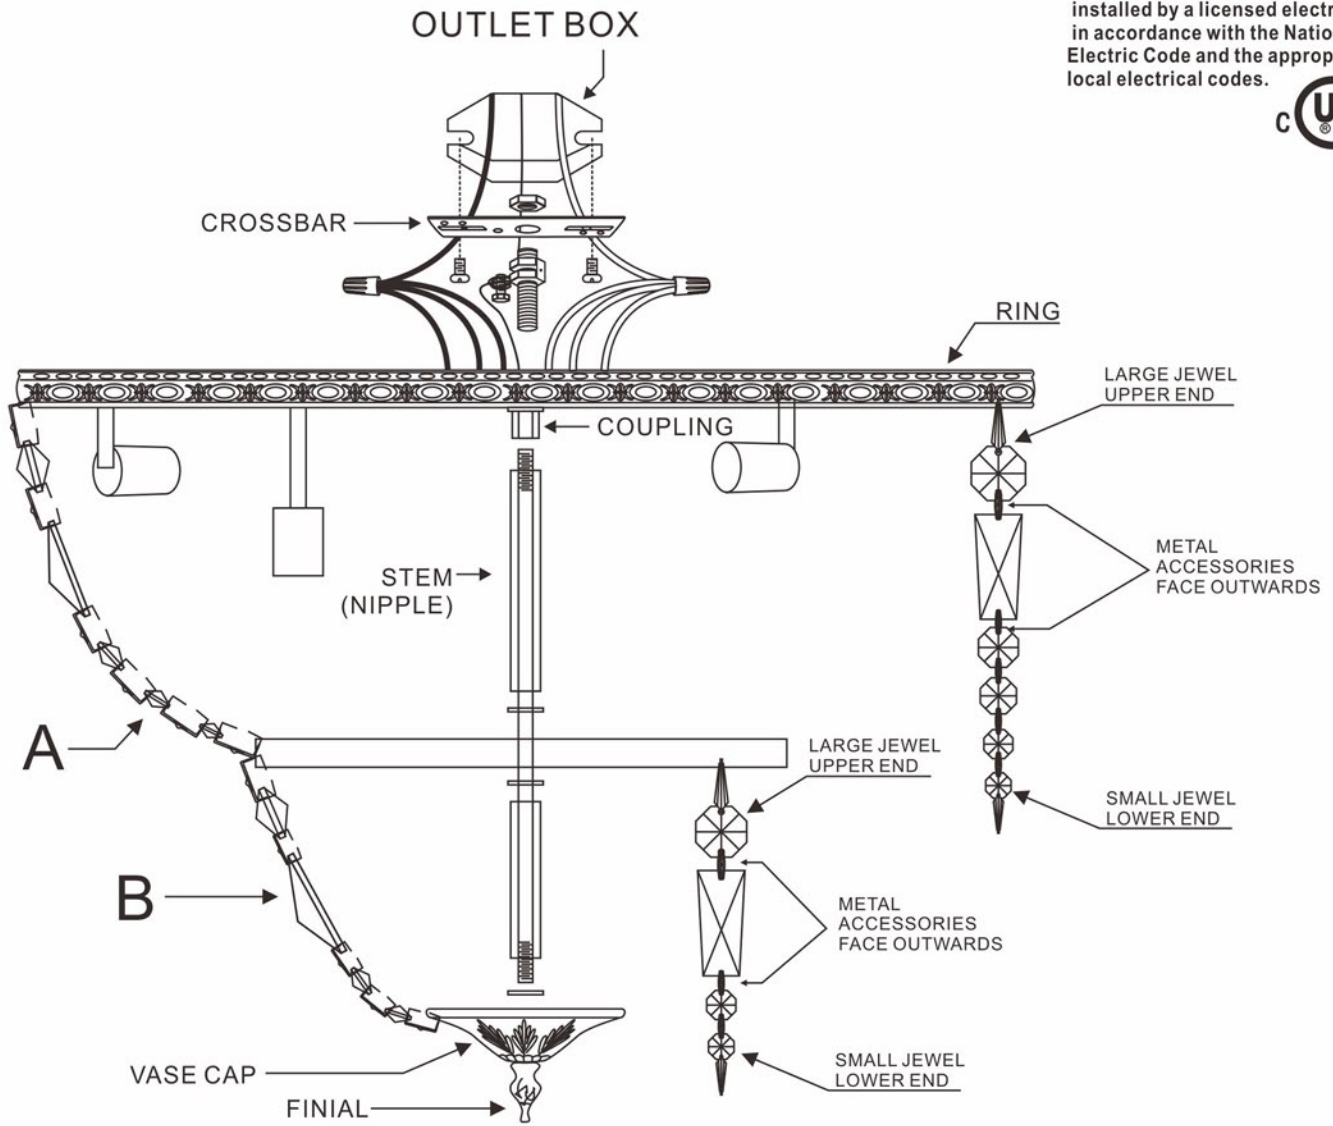

All electrical components must be installed by a licensed electrician in accordance with the National Electric Code and the appropriate local electrical codes.

Baguette:

58mmx26mm

You will need 4 - Cand. Bulb
40 Watts Recommended
60 Watts Max
Bulb not included.

A = (30mm Jewel + 58mm Baguette + 22mm Jewel + 20mm Jewel + 16mm Jewel + 14mm Jewel) x 42sets

B = (28mm Jewel + 58mm Baguette + 16mm Jewel + 14mm Jewel) x 21sets