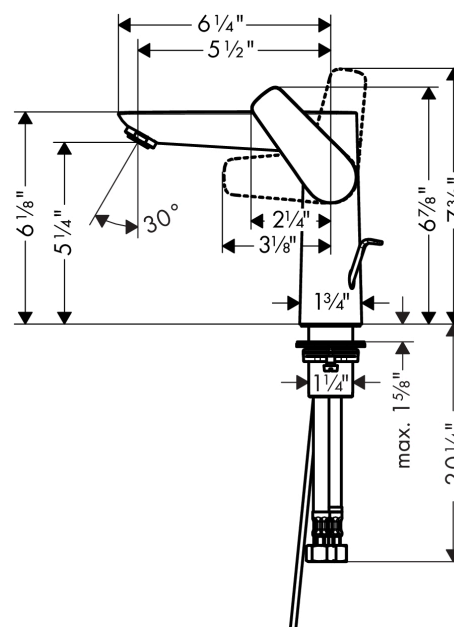

Talis E
Single-Hole Faucet 150 with Pop-Up Drain, 1.2 GPM
 Finishes : **brushed nickel** Part no. : **71754821**

Description

Features

- Aerated spray
- Flow: 1.2 GPM (4.5 L/Min)
- Ceramic cartridge
- Includes pop-up drain

Item details

List Price

Technology

Compliance

Product image

Scale drawing

Talis E
Single-Hole Faucet 150 with Pop-Up Drain, 1.2 GPM
Finishes : **brushed nickel** Part no. : **71754821**

Exploded drawing

Year of production: >11/16

Talis E
Single-Hole Faucet 150 with Pop-Up Drain, 1.2 GPM
 Finishes : **brushed nickel** Part no. : **71754821**

Spare parts list

Year of production: >11/16

Pos.	Description	Part no.	Price	PU
1	handle	92777820	-	1
2	screw cover	95704000	-	1
3	flange	95493820	-	1
4	nut	95178000	-	1
5	O-ring 24x2	98388000	-	1
6	cartridge, assy	95973001	-	1
7	seal	98865000	-	1
8	aerator M24x1 (4,5 l/min)	92877820	-	1
9	flat seal	98749000	-	1
10	fixing set (Ø 32)	13961000	-	1
11	lever collar	97548000	-	1
12	connection hose 17½" M10x1 3/8"	94071001	-	1
13	pull rod	96657820	-	1
a	pop up waste	88509820	-	1