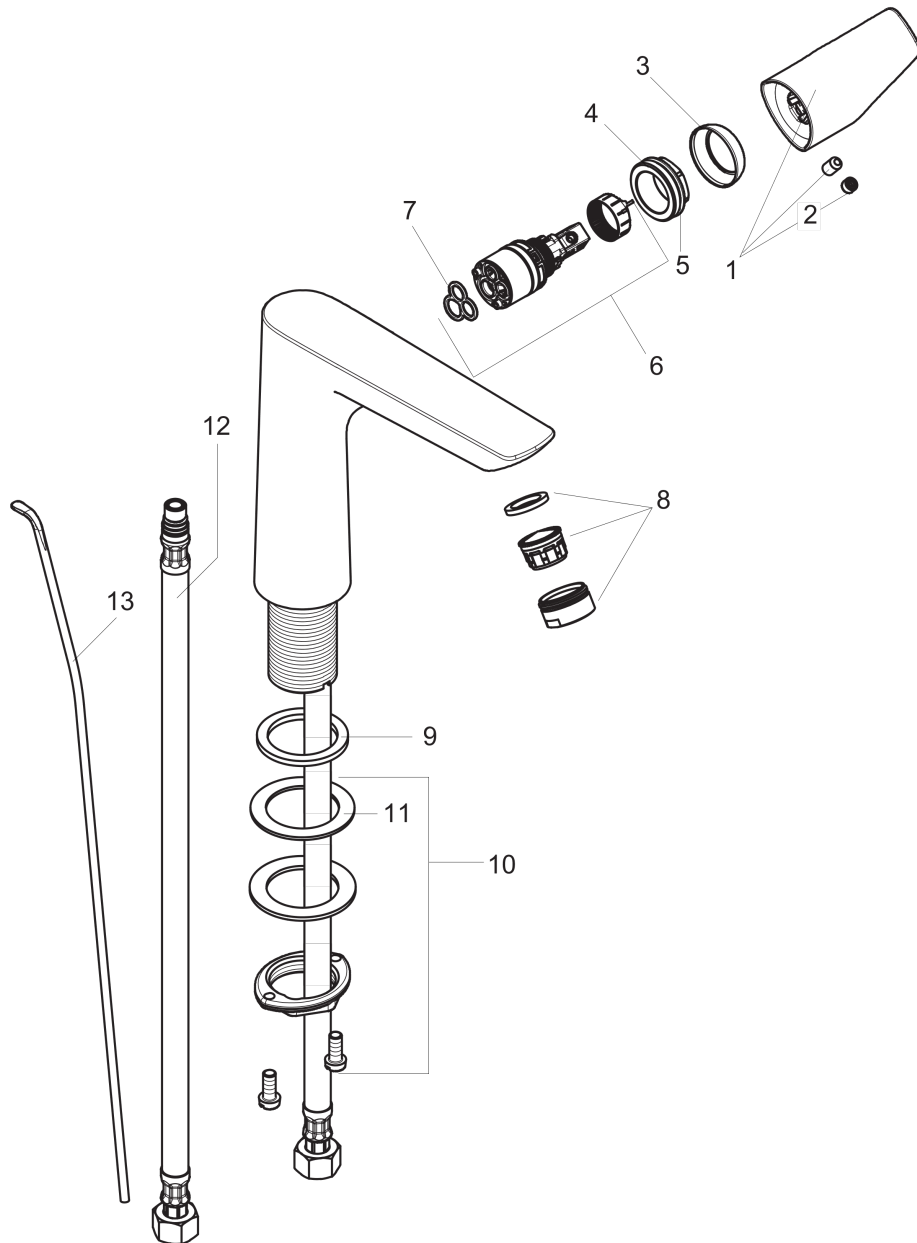

Talis E
Single-Hole Faucet 150 with Pop-Up Drain, 1.2 GPM
 Finishes : **brushed nickel** Part no. : **71754821**

Description

Features

- Aerated spray
- Flow: 1.2 GPM (4.5 L/Min)
- Ceramic cartridge
- Includes pop-up drain

Item details

List Price

Technology

Compliance

Product image

Scale drawing

Talis E
Single-Hole Faucet 150 with Pop-Up Drain, 1.2 GPM
Finishes : **brushed nickel** Part no. : **71754821**

Exploded drawing

Year of production: >11/16

Talis E
Single-Hole Faucet 150 with Pop-Up Drain, 1.2 GPM
 Finishes : **brushed nickel** Part no. : **71754821**

Spare parts list

Year of production: >11/16

Pos.	Description	Part no.	Price	PU
1	handle	92777820	-	1
2	screw cover	95704000	-	1
3	flange	95493820	-	1
4	nut	95178000	-	1
5	O-ring 24x2	98388000	-	1
6	cartridge, assy	95973001	-	1
7	seal	98865000	-	1
8	aerator M24x1 (4,5 l/min)	92877820	-	1
9	flat seal	98749000	-	1
10	fixing set (Ø 32)	13961000	-	1
11	lever collar	97548000	-	1
12	connection hose 17½" M10x1 3/8"	94071001	-	1
13	pull rod	96657820	-	1
a	pop up waste	88509820	-	1