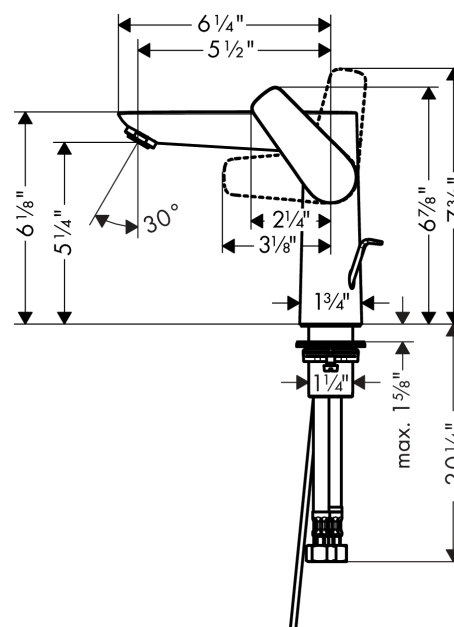

Talis E
Single-Hole Faucet 150 with Pop-Up Drain, 1.2 GPM
 Finishes : **chrome** Part no. : **71754001**

Description

Features

- Aerated spray
- Flow: 1.2 GPM (4.5 L/Min)
- Ceramic cartridge
- Includes pop-up drain

Item details

List Price

Technology

Compliance

Product image

Scale drawing

Talis E
Single-Hole Faucet 150 with Pop-Up Drain, 1.2 GPM
Finishes : **chrome** Part no. : **71754001**

Exploded drawing

Year of production: >11/16

Talis E
Single-Hole Faucet 150 with Pop-Up Drain, 1.2 GPM
 Finishes : **chrome** Part no. : **71754001**

Spare parts list

Year of production: >11/16

Pos.	Description	Part no.	Price	PU
1	handle	92777000	-	1
2	screw cover	95704000	-	1
3	flange	95493000	-	1
4	nut	95178000	-	1
5	O-ring 24x2	98388000	-	1
6	cartridge, assy	95973001	-	1
7	seal	98865000	-	1
8	aerator M24x1 (4,5 l/min)	92877000	-	1
9	flat seal	98749000	-	1
10	fixing set (Ø 32)	13961000	-	1
11	lever collar	97548000	-	1
12	connection hose 17½" M10x1 3/8"	94071001	-	1
13	pull rod	96657000	-	1
a	pop up waste	88509000	-	1