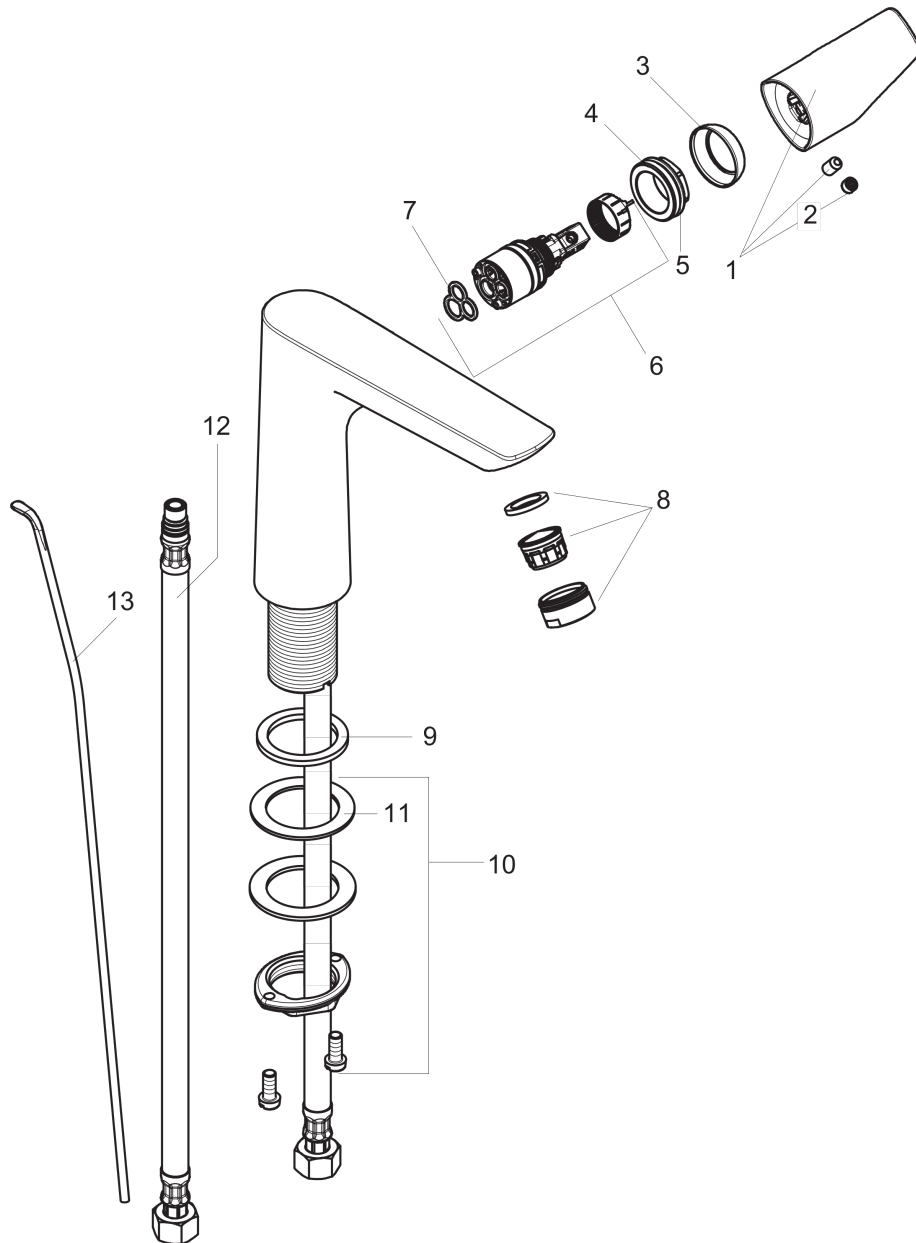

Talis E
Single-Hole Faucet 150 with Pop-Up Drain, 1.2 GPM
 Finishes : **chrome** Part no. : **71754001**

Description

Features

- Aerated spray
- Flow: 1.2 GPM (4.5 L/Min)
- Ceramic cartridge
- Includes pop-up drain

Item details

List Price

Technology

Compliance

Product image

Scale drawing

Talis E
Single-Hole Faucet 150 with Pop-Up Drain, 1.2 GPM
Finishes : **chrome** Part no. : **71754001**

Exploded drawing

Year of production: >11/16

Talis E
Single-Hole Faucet 150 with Pop-Up Drain, 1.2 GPM
 Finishes : **chrome** Part no. : **71754001**

Spare parts list

Year of production: >11/16

Pos.	Description	Part no.	Price	PU
1	handle	92777000	-	1
2	screw cover	95704000	-	1
3	flange	95493000	-	1
4	nut	95178000	-	1
5	O-ring 24x2	98388000	-	1
6	cartridge, assy	95973001	-	1
7	seal	98865000	-	1
8	aerator M24x1 (4,5 l/min)	92877000	-	1
9	flat seal	98749000	-	1
10	fixing set (Ø 32)	13961000	-	1
11	lever collar	97548000	-	1
12	connection hose 17½" M10x1 3/8"	94071001	-	1
13	pull rod	96657000	-	1
a	pop up waste	88509000	-	1