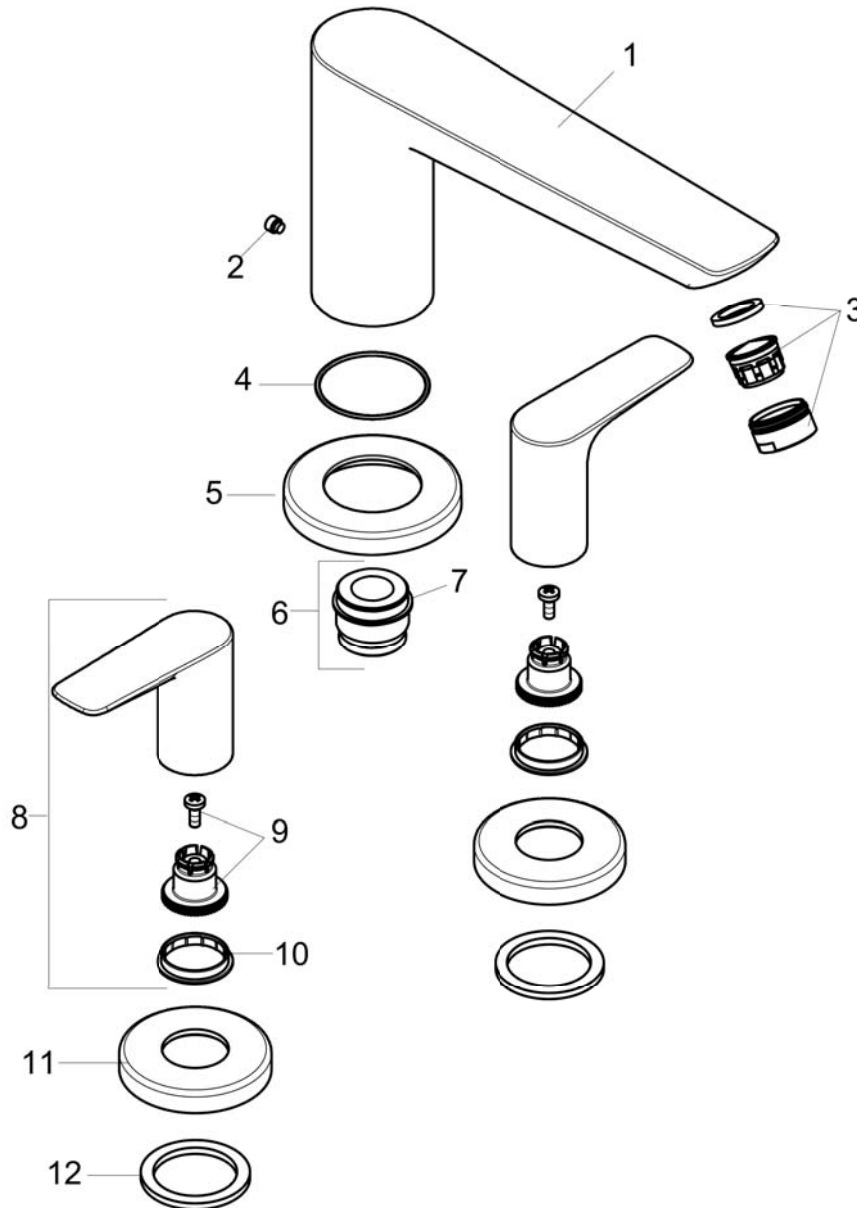

Talis E
3-Hole Roman Tub Set Trim
Finishes : **brushed nickel** Part no. : **71747821**

Description

Features

- 90° ceramic valves

Item details

Compliance

Product image

Scale drawing

Talis E
3-Hole Roman Tub Set Trim
Finishes : **brushed nickel** Part no. : **71747821**

Exploded drawing

Year of production: >10/16

Talis E

3-Hole Roman Tub Set Trim

Finishes : **brushed nickel** Part no. : **71747821**

Spare parts list

Year of production: >10/16

Pos.	Description	Part no.	Price	PU
1	spout cpl.	92783820	-	1
2	hollow set screw M6x6	97660000	-	1
3	aerator M24x1 (30 l/min)	96512820	-	1
4	O-ring 41x1,5	98168000	-	1
5	escutcheon Ø 70 mm	97779820	-	1
6	adapter for spout	88512000	-	1
7	O-Ring 23x2,5	98183000	-	1
8	handle	92779820	-	1
9	handle fixing set	94184000	-	1
10	set of color-rings cold / hot water	96299000	-	1
11	escutcheon	31098820	-	1
12	flat seal	98749000	-	1
a	O-ring 21x2,5	98211000	-	1