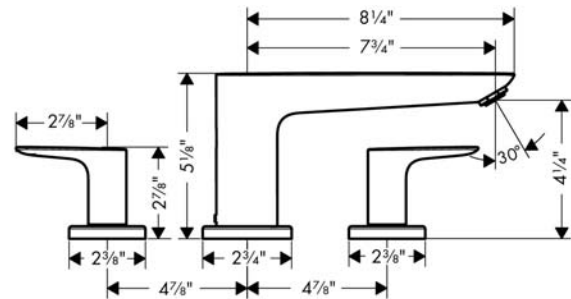

Talis E
3-Hole Roman Tub Set Trim
Finishes : **brushed nickel** Part no. : **71747821**

Description

Features

- 90° ceramic valves

Item details

Compliance

Product image

Scale drawing

Talis E
3-Hole Roman Tub Set Trim
Finishes : **brushed nickel** Part no. : **71747821**

Exploded drawing

Year of production: >10/16

Talis E

3-Hole Roman Tub Set Trim

Finishes : **brushed nickel** Part no. : **71747821**

Spare parts list

Year of production: >10/16

Pos.	Description	Part no.	Price	PU
1	spout cpl.	92783820	-	1
2	hollow set screw M6x6	97660000	-	1
3	aerator M24x1 (30 l/min)	96512820	-	1
4	O-ring 41x1,5	98168000	-	1
5	escutcheon Ø 70 mm	97779820	-	1
6	adapter for spout	88512000	-	1
7	O-Ring 23x2,5	98183000	-	1
8	handle	92779820	-	1
9	handle fixing set	94184000	-	1
10	set of color-rings cold / hot water	96299000	-	1
11	escutcheon	31098820	-	1
12	flat seal	98749000	-	1
a	O-ring 21x2,5	98211000	-	1