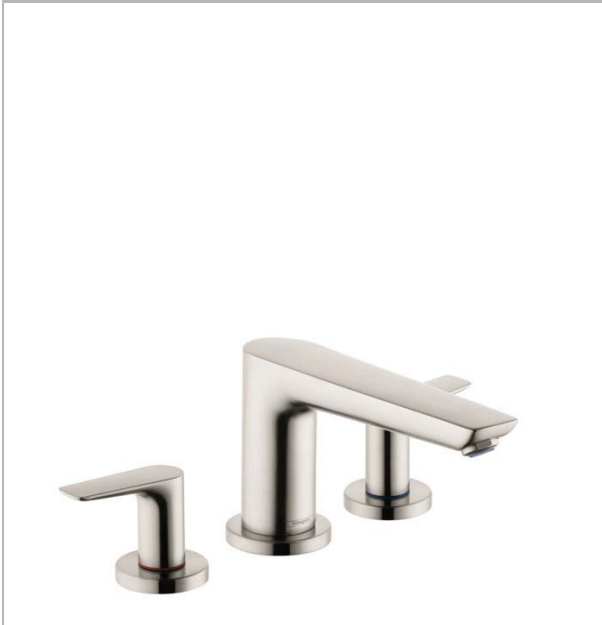

Talis E
3-Hole Roman Tub Set Trim
Finishes : **brushed nickel** Part no. : **71747821**

Description

Features

- 90° ceramic valves

Item details

Compliance

Product image

Scale drawing

Talis E
3-Hole Roman Tub Set Trim
Finishes : **brushed nickel** Part no. : **71747821**

Exploded drawing

Year of production: >10/16

Talis E

3-Hole Roman Tub Set Trim

Finishes : **brushed nickel** Part no. : **71747821**

Spare parts list

Year of production: >10/16

Pos.	Description	Part no.	Price	PU
1	spout cpl.	92783820	-	1
2	hollow set screw M6x6	97660000	-	1
3	aerator M24x1 (30 l/min)	96512820	-	1
4	O-ring 41x1,5	98168000	-	1
5	escutcheon Ø 70 mm	97779820	-	1
6	adapter for spout	88512000	-	1
7	O-Ring 23x2,5	98183000	-	1
8	handle	92779820	-	1
9	handle fixing set	94184000	-	1
10	set of color-rings cold / hot water	96299000	-	1
11	escutcheon	31098820	-	1
12	flat seal	98749000	-	1
a	O-ring 21x2,5	98211000	-	1