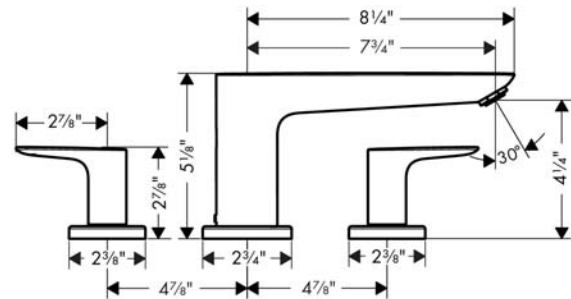

Talis E
3-Hole Roman Tub Set Trim
Finishes : **chrome** Part no. : **71747001**

Description

Features

- 90° ceramic valves

Item details

Compliance

Product image

Scale drawing

Talis E
3-Hole Roman Tub Set Trim
Finishes : **chrome** Part no. : **71747001**

Exploded drawing

Year of production: >06/16

Talis E

3-Hole Roman Tub Set Trim

Finishes : **chrome** Part no. : **71747001**

Spare parts list

Year of production: >06/16

Pos.	Description	Part no.	Price	PU
1	spout cpl.	92783000	-	1
2	hollow set screw M6x6	97660000	-	1
3	aerator M24x1 (30 l/min)	96512000	-	1
4	O-ring 41x1,5	98168000	-	1
5	escutcheon Ø 70 mm	97779000	-	1
6	adapter for spout	88512000	-	1
7	O-Ring 23x2,5	98183000	-	1
8	handle	92779000	-	1
9	handle fixing set	94184000	-	1
10	set of color-rings cold / hot water	96299000	-	1
11	escutcheon	31098000	-	1
12	flat seal	98749000	-	1
a	Grease	90920000	-	1