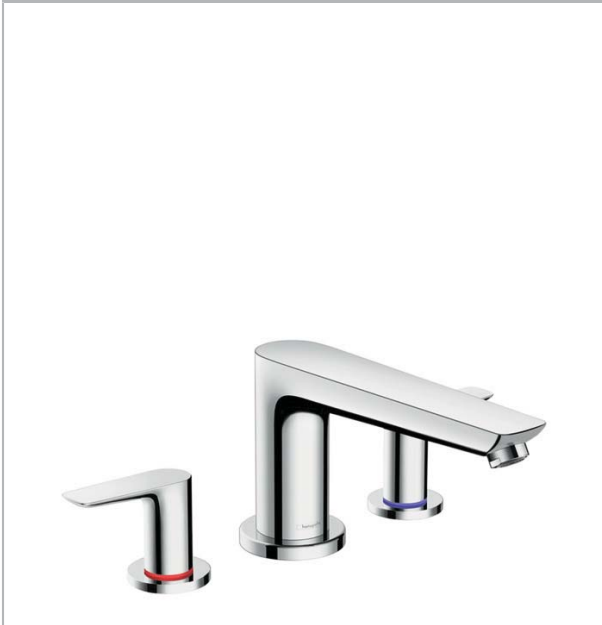

Talis E
3-Hole Roman Tub Set Trim
Finishes : **chrome** Part no. : **71747001**

Description

Features

- 90° ceramic valves

Item details

Compliance

Product image

Scale drawing

Talis E
3-Hole Roman Tub Set Trim
Finishes : **chrome** Part no. : **71747001**

Exploded drawing

Year of production: >06/16

Talis E

3-Hole Roman Tub Set Trim

Finishes : **chrome** Part no. : **71747001**

Spare parts list

Year of production: >06/16

Pos.	Description	Part no.	Price	PU
1	spout cpl.	92783000	-	1
2	hollow set screw M6x6	97660000	-	1
3	aerator M24x1 (30 l/min)	96512000	-	1
4	O-ring 41x1,5	98168000	-	1
5	escutcheon Ø 70 mm	97779000	-	1
6	adapter for spout	88512000	-	1
7	O-Ring 23x2,5	98183000	-	1
8	handle	92779000	-	1
9	handle fixing set	94184000	-	1
10	set of color-rings cold / hot water	96299000	-	1
11	escutcheon	31098000	-	1
12	flat seal	98749000	-	1
a	Grease	90920000	-	1