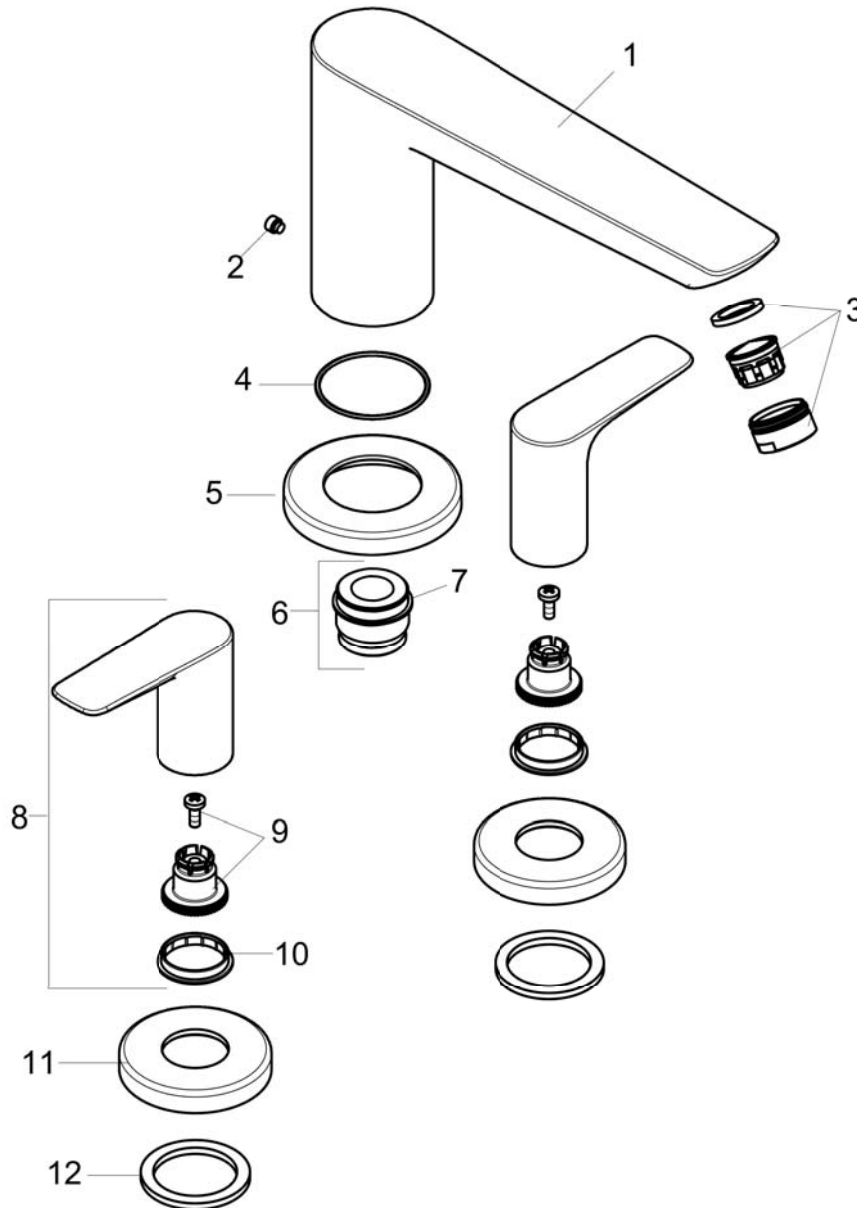

Talis E
3-Hole Roman Tub Set Trim
Finishes : **chrome** Part no. : **71747001**

Description

Features

- 90° ceramic valves

Item details

Compliance

Product image

Scale drawing

Talis E
3-Hole Roman Tub Set Trim
Finishes : **chrome** Part no. : **71747001**

Exploded drawing

Year of production: >06/16

Talis E

3-Hole Roman Tub Set Trim

Finishes : **chrome** Part no. : **71747001**

Spare parts list

Year of production: >06/16

Pos.	Description	Part no.	Price	PU
1	spout cpl.	92783000	-	1
2	hollow set screw M6x6	97660000	-	1
3	aerator M24x1 (30 l/min)	96512000	-	1
4	O-ring 41x1,5	98168000	-	1
5	escutcheon Ø 70 mm	97779000	-	1
6	adapter for spout	88512000	-	1
7	O-Ring 23x2,5	98183000	-	1
8	handle	92779000	-	1
9	handle fixing set	94184000	-	1
10	set of color-rings cold / hot water	96299000	-	1
11	escutcheon	31098000	-	1
12	flat seal	98749000	-	1
a	Grease	90920000	-	1